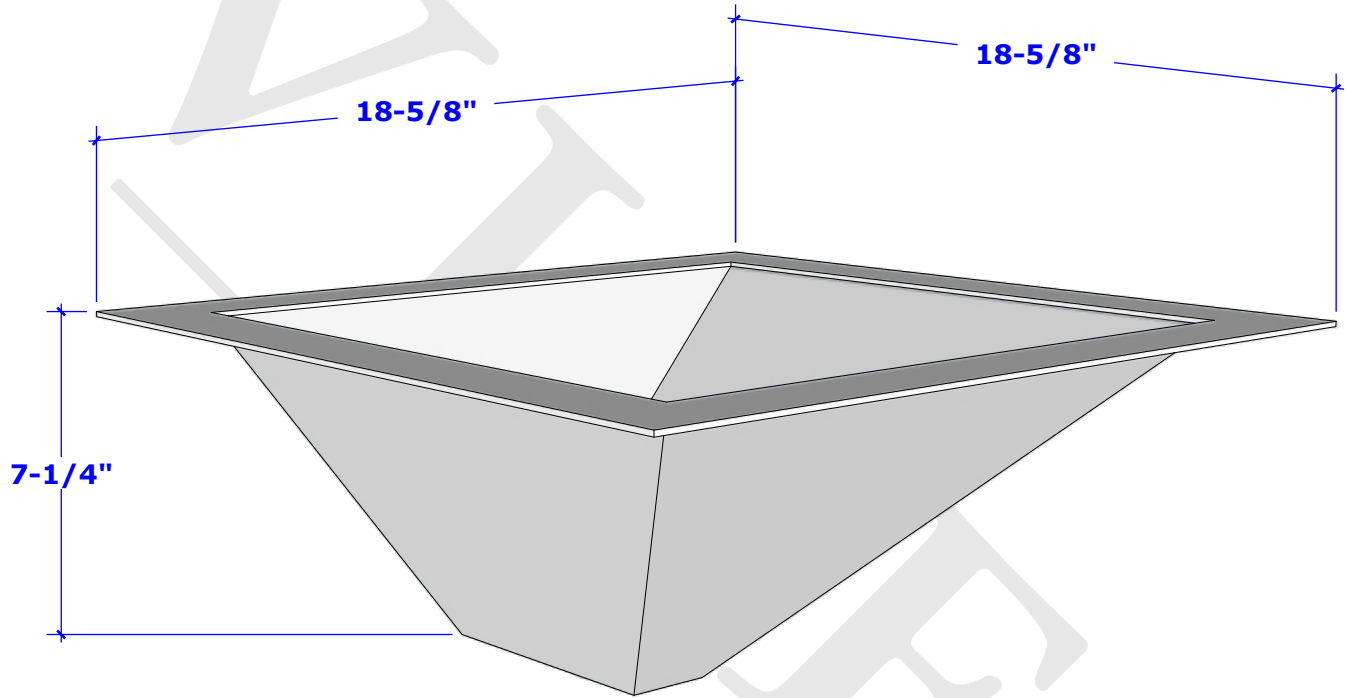

# Videl Grills Collection Trash Chute

**Overall Dimension**