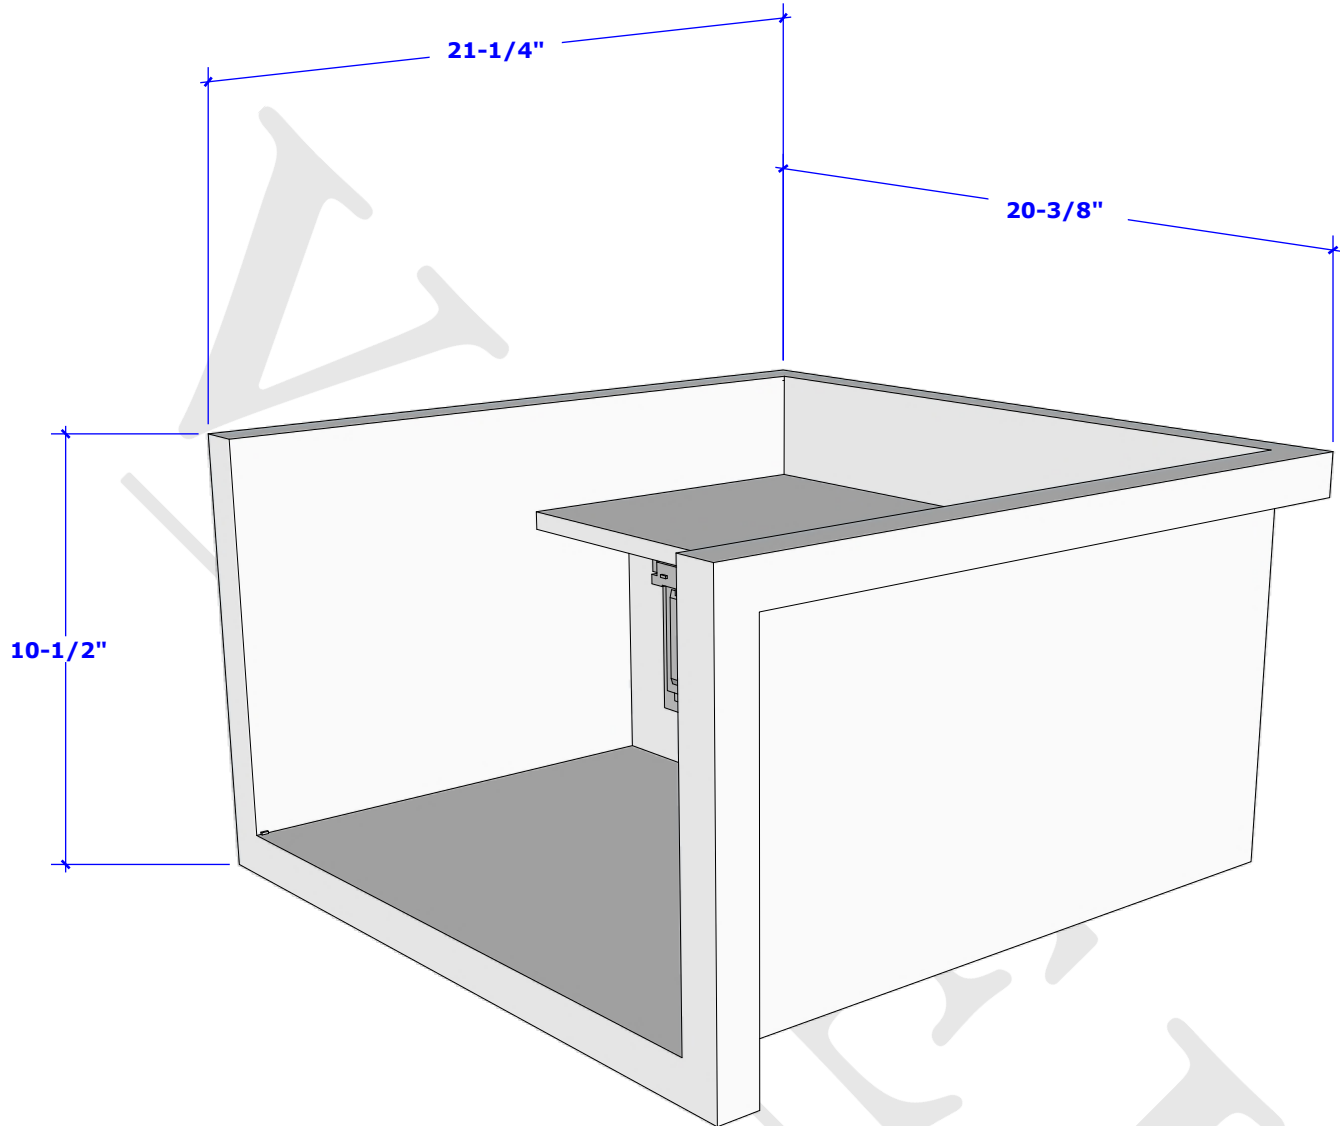

Videl Grills Collection Beverage Center

Overall Dimension