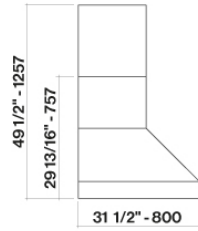

PYRAMID OUTDOOR

Version

FOPYR36W12OS Wall - 36"
(90 cm) - 1200 CFM

Collection

Outdoor

EAN code

8034122363004

Photograph is for information purposes only
May not correspond to the selected version

FEATURES

LED lighting
Optional Chimney
Professional Baffle Filters
Knob control

TECHNICAL FEATURES

Installation type
Wall
Dimensions
36 / 90 cm
Finish
Scotch brite stainless steel (AISI 304)
Motor
CFM
Type of control
Mechanical control
Lighting
LED Strip (3000K)

PACKAGING:WEIGHTS AND VOLUMES

Gross weight
107 lbs
Net weight
91 lbs
Volumes
25 ft³
Packaging size
Length
41 in
Height
36 in
Depth
30 in

CONSUMPTION AND CONNECTION FEATURES

Maximum consumption
680 W

Top view