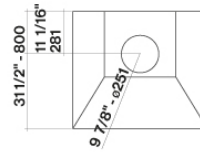

PYRAMID OUTDOOR

Version

FOPYR36W12OS Wall - 36"
(90 cm) - 1200 CFM

Collection

Outdoor

EAN code

8034122363004

Photograph is for information purposes only
May not correspond to the selected version

FEATURES

LED lighting
Optional Chimney
Professional Baffle Filters
Knob control

TECHNICAL FEATURES

Installation type
Wall
Dimensions
36 / 90 cm
Finish
Scotch brite stainless steel (AISI 304)
Motor
CFM
Type of control
Mechanical control
Lighting
LED Strip (3000K)

PACKAGING:WEIGHTS AND VOLUMES

Gross weight
107 lbs
Net weight
91 lbs
Volumes
25 ft³
Packaging size
Length
41 in
Height
36 in
Depth
30 in

CONSUMPTION AND CONNECTION FEATURES

Maximum consumption
680 W

Top view