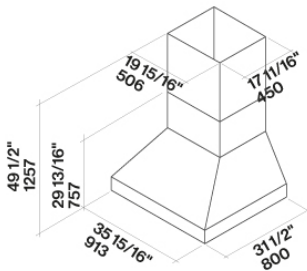

PYRAMID OUTDOOR

Version

FOPYR36W12OS Wall - 36"
(90 cm) - 1200 CFM

Collection

Outdoor

EAN code

8034122363004

Photograph is for information purposes only
May not correspond to the selected version

FEATURES

LED lighting
Optional Chimney
Professional Baffle Filters
Knob control

TECHNICAL FEATURES

Installation type
Wall
Dimensions
36 / 90 cm
Finish
Scotch brite stainless steel (AISI 304)
Motor
CFM
Type of control
Mechanical control
Lighting
LED Strip (3000K)

PACKAGING:WEIGHTS AND VOLUMES

Gross weight
107 lbs
Net weight
91 lbs
Volumes
25 ft³
Packaging size
Length
41 in
Height
36 in
Depth
30 in

CONSUMPTION AND CONNECTION FEATURES

Maximum consumption
680 W

Top view