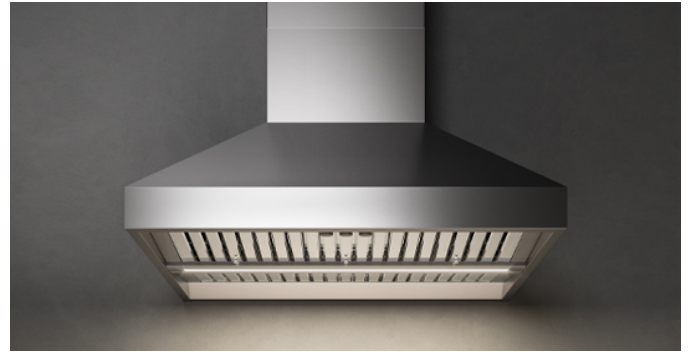

PYRAMID OUTDOOR

Version

FOPYR36W12OS Wall - 36"
(90 cm) - 1200 CFM

Collection

Outdoor

EAN code

8034122363004

Photograph is for information purposes only
May not correspond to the selected version

FEATURES

LED lighting
Optional Chimney
Professional Baffle Filters
Knob control

TECHNICAL FEATURES

Installation type
Wall
Dimensions
36 / 90 cm
Finish
Scotch brite stainless steel (AISI 304)
Motor
CFM
Type of control
Mechanical control
Lighting
LED Strip (3000K)

PACKAGING:WEIGHTS AND VOLUMES

Gross weight
107 lbs
Net weight
91 lbs
Volumes
25 ft³
Packaging size
Length
41 in
Height
36 in
Depth
30 in

CONSUMPTION AND CONNECTION FEATURES

Maximum consumption
680 W