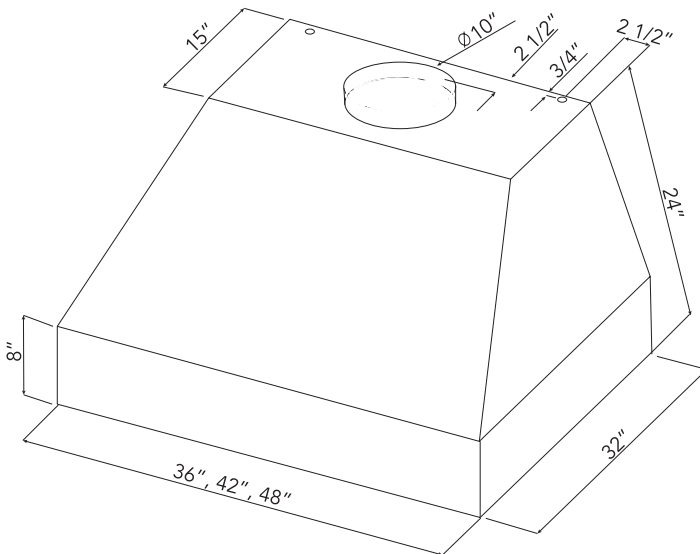

SEDONA VENT HOOD

NEW

Made of the high quality 304 stainless steel, the Sedona Vent Hoods are engineered for beauty and performance. With simple design and elegant function, these vent hoods include 1200 cfm blowers, halogen lighting, and baffle filters for enhanced performance.

FEATURES:

- 15" deep at the top and 32" deep at bottom
- Includes powerful internal blower that delivers 1200 CFM
- Dimmable 50 watt halogen lights
- Four 12" x 14" baffle filters for enhanced performance
- Baffle filters are durable and dishwasher safe.