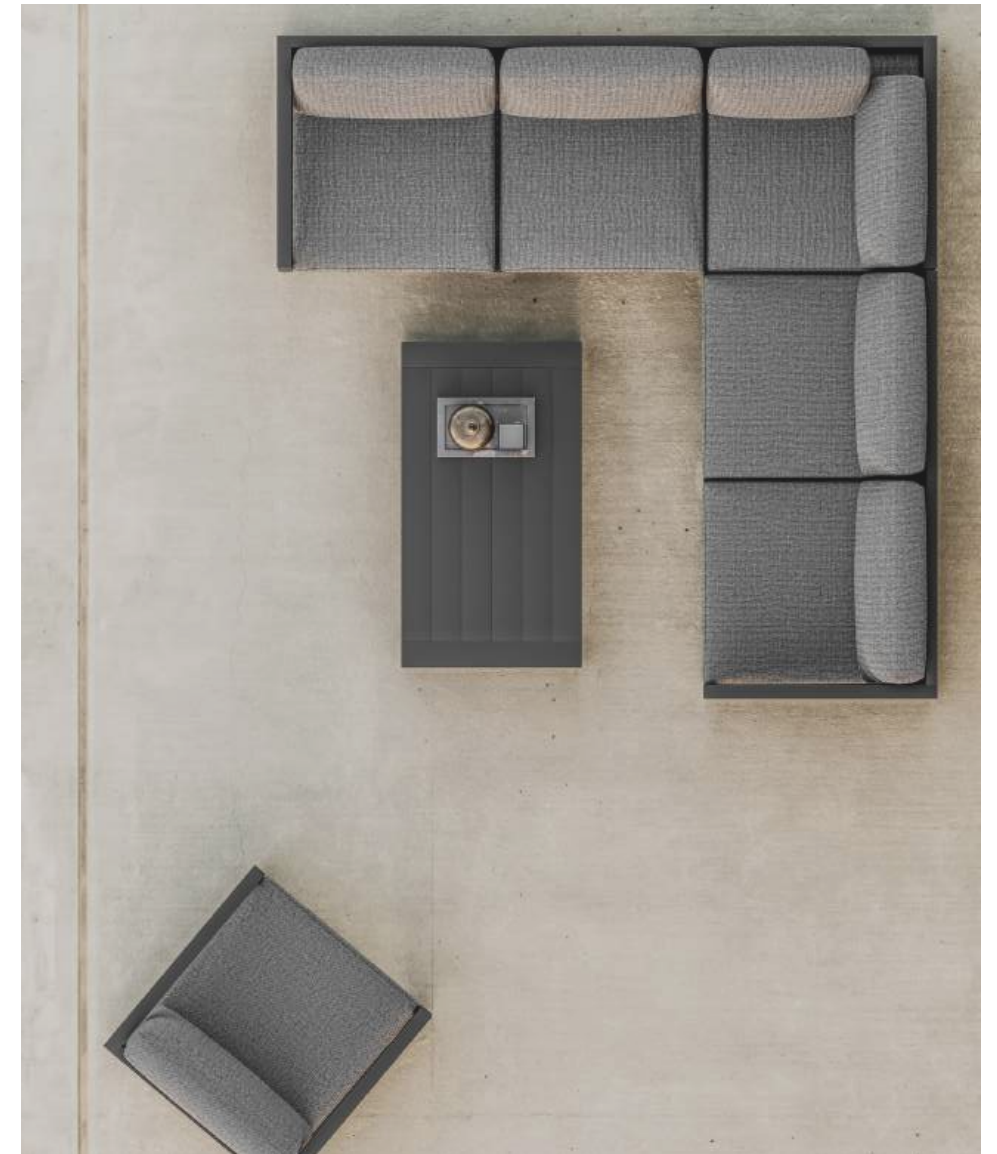

OUTOVA

OUTOVA.COM

ANDO

SIMPLE & SOPHISTICATED

Exceptional comfort with an enduring aesthetic. A design which will continue to charm for years.

AMADORA

STUNNING PLAY OF LIGHT & SHADOW

Inspired by the beauty of the handheld folding fan, the handwoven frame wraps cushions in sweeping curves that evoke the motion of an unfurling fan.

AVION

MODERN COLLECTION WITH SLEEK DESIGN

Architectural & low without compromising support, Avion intriguingly plays with straight lines in robust Aluminum.

BEJA

ELEGANT WITH COASTAL RELEVANCE

Solid A-Grade Teak combines with outdoor grade poly resin weave to create an elegant classic.

CALDAS

A CURATED RANGE OF SEATING

Simple in design yet surprising in how the silhouette plays with angles.
Manufactured from natural A-Grade Teak.

CAMPO

PERFECT FOR STYLISH LOUNGING

Featuring durable black olefin rope & teak accents, this versatile collection can be styled to fit any space.

PALMA

ELEGANT WITH COASTAL RELEVANCE

Solid A-Grade Teak combines with outdoor grade poly resin weave to create an elegant classic.

SOMBRA

STRONG SILHOUETTES WITH COMFORT

Plays with materials and angles to produce a feature silhouette with a point of difference. Made with Aluminum and A-Grade Teak frame.