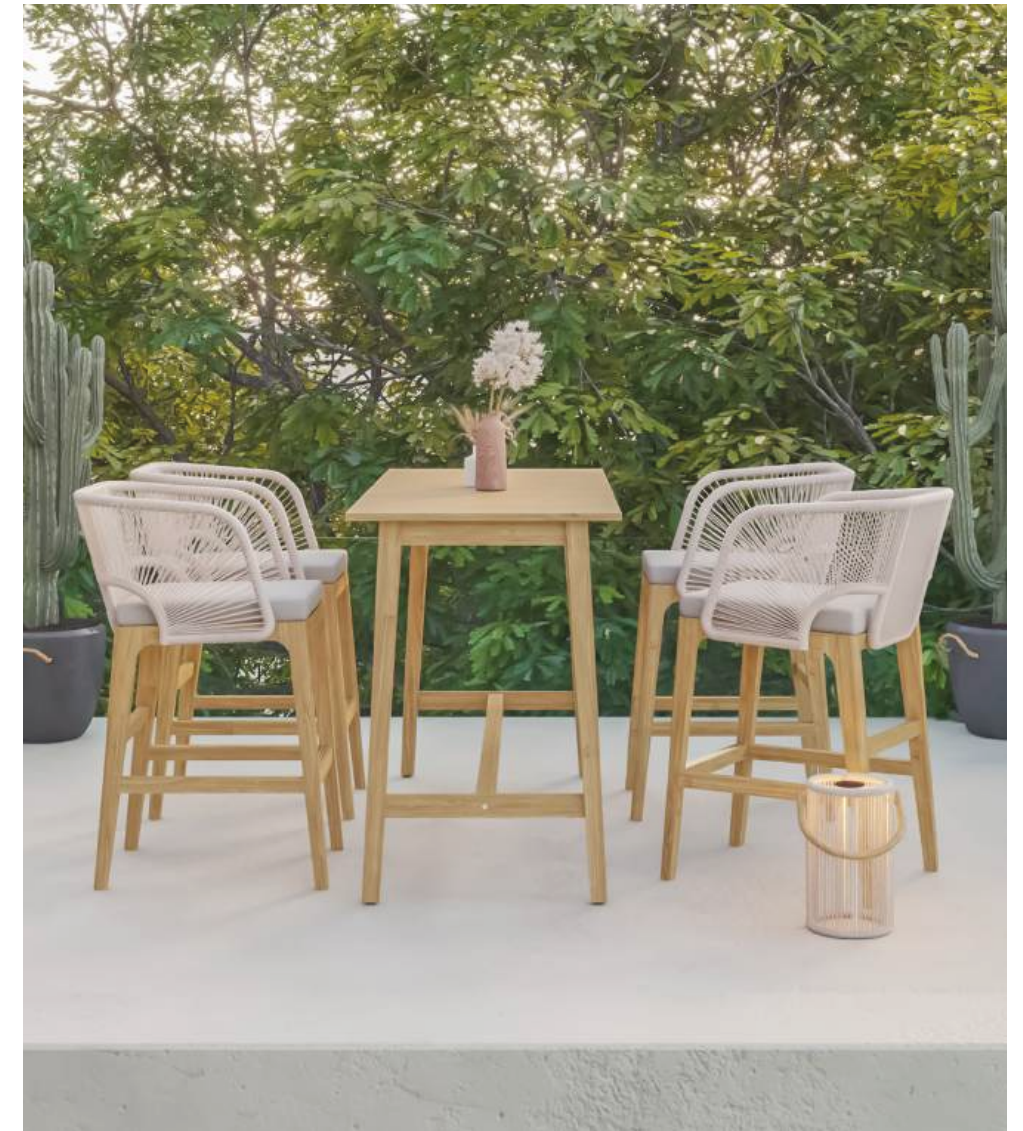

OUTOVA

OUTOVA.COM

ANDO

SIMPLE & SOPHISTICATED

Exceptional comfort with an enduring aesthetic. A design which will continue to charm for years.

AMADORA

STUNNING PLAY OF LIGHT & SHADOW

Inspired by the beauty of the handheld folding fan, the handwoven frame wraps cushions in sweeping curves that evoke the motion of an unfurling fan.

AVION

MODERN COLLECTION WITH SLEEK DESIGN

Architectural & low without compromising support, Avion intriguingly plays with straight lines in robust Aluminum.

BEJA

ELEGANT WITH COASTAL RELEVANCE

Solid A-Grade Teak combines with outdoor grade poly resin weave to create an elegant classic.

CALDAS

A CURATED RANGE OF SEATING

Simple in design yet surprising in how the silhouette plays with angles.
Manufactured from natural A-Grade Teak.

CAMPO

PERFECT FOR STYLISH LOUNGING

Featuring durable black olefin rope & teak accents, this versatile collection can be styled to fit any space.

PALMA

ELEGANT WITH COASTAL RELEVANCE

Solid A-Grade Teak combines with outdoor grade poly resin weave to create an elegant classic.

SOMBRA

STRONG SILHOUETTES WITH COMFORT

Plays with materials and angles to produce a feature silhouette with a point of difference. Made with Aluminum and A-Grade Teak frame.