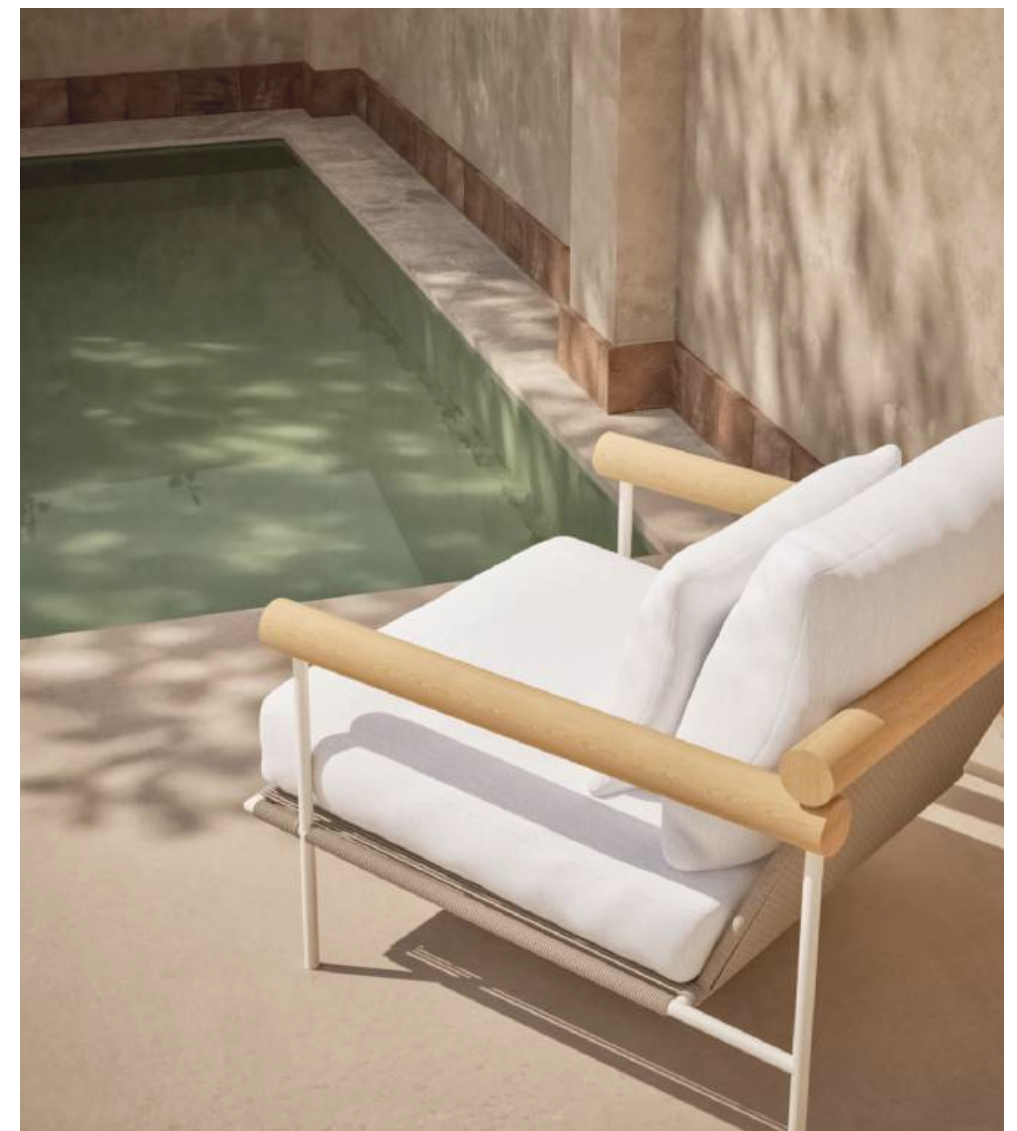

CALDAS

A CURATED RANGE OF SEATING

Simple in design yet surprising in how the silhouette plays with angles.
Manufactured from natural A-Grade Teak.

CAMPO

PERFECT FOR STYLISH LOUNGING

Featuring durable black olefin rope & teak accents, this versatile collection can be styled to fit any space.

CLASSIC TEAK

PREMIUM COASTAL OUTDOOR COLLECTION

Modern frame gives way to a more coastal aesthetic. Transform your space into the contemporary coastal retreat of your dreams.

COMO

A SCULPTURAL OUTDOOR SERIES

A modern frame gives way to a more coastal aesthetic. Brass details add an elegant uplift.

MILOS

A CURATED RANGE OF SEATING

Simple in design yet surprising in how the silhouette plays with angles. Manufactured from Aluminum, A-Grade Teak, & Olefin Rope.

PALMA

ELEGANT WITH COASTAL RELEVANCE

Solid A-Grade Teak combines with outdoor grade poly resin weave to create an elegant classic.

SOMBRA

STRONG SILHOUETTES WITH COMFORT

Plays with materials and angles to produce a feature silhouette with a point of difference. Made with Aluminum and A-Grade Teak frame.