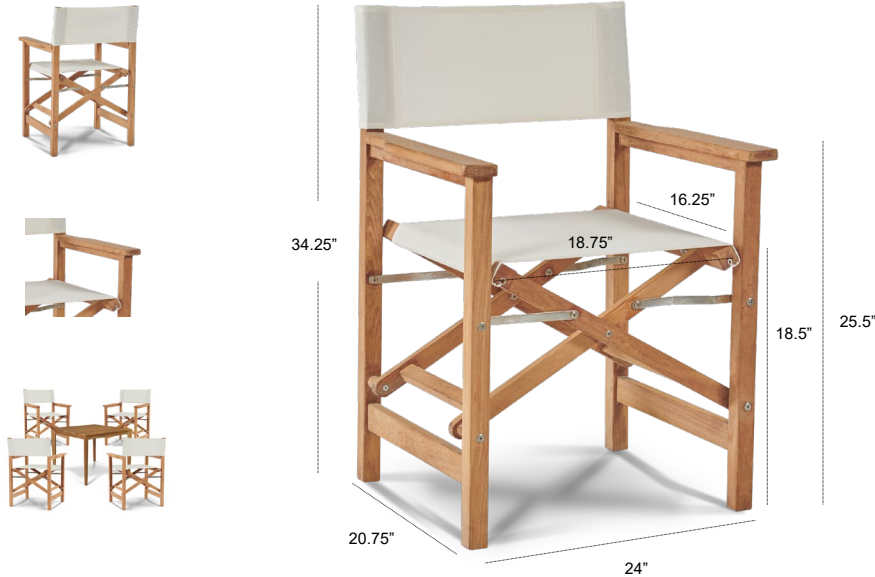

The Del Ray Square Dining Table brings new chic and contemporary lines to our dining collections. This table comfortably seats four people and is designed for smaller spaces or casual dining.

HLT2754

Del Ray Square Dining Table

Product Highlights

- Material: Teak Wood
- Full assembly required.
- Comes with a self-storing extension leaf and a 1.75" pre-drilled umbrella hole.
- The hand-sanded finish starts off as a light golden color and naturally mellows to a soft silvery grey.
- Hardware and metal parts included are marine-grade stainless steel.
- Carefully kiln-dried to eliminate cracking or shrinking.
- Made in Vietnam.

Product Dimensions

Item dimensions

W 39" x D 39" x H 30"

Item weight
Packaging
Carton weight

70.6 lbs
42.25" x 42" x 6.25"
79.5 lbs

Colors

The Director Dining Armchair features a sturdy, premium teak frame with a durable seat and back sling for long-lasting comfort. It is designed for smaller balconies, casual seating around a table, or grouped around the pool.

Product Dimensions

Item dimensions	W 24" x D 20.75" x H 34.25"
Seat depth	16.25"
Seat width	18.75"
Seat height	18.5"
Arm height	25.5"

Item weight	15.4 lbs
Seating capacity	1
Packaging	36" x 23.75" x 10.25"
Carton weight	20 lbs