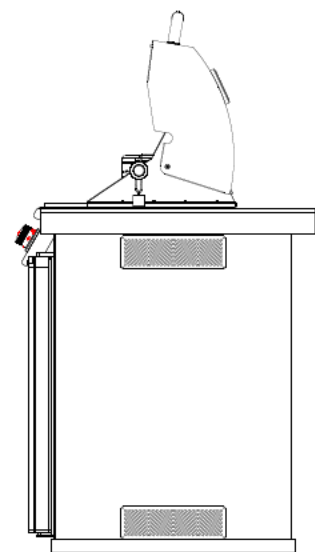

WWW.BULLBBQ.COM

POWER Q ISLAND

W/31" TOP

SPEC SHEET

PERSPECTIVE VIEW

TOP VIEW

FRONT VIEW

RIGHT SIDE VIEW

NOTES:

- 1) ALL DIMENSIONS ARE IN INCH UNITS
- 2) FOR ROCK FINISHES, ADD 1-1/2" ON ALL BASE SIDES.
- 3) 6" MAX ON ALL STUB-UPS.
- 4) SHOWN WITH 4-BURNER ANGUS GRILL & STANDARD FEATURES