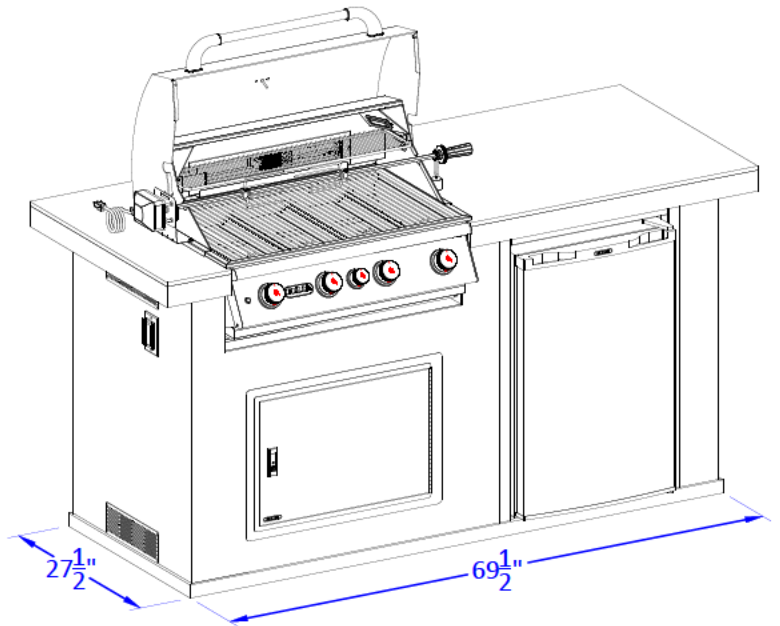

WWW.BULLBBQ.COM

POWER Q ISLAND

W/31" TOP

SPEC SHEET

PERSPECTIVE VIEW

TOP VIEW

FRONT VIEW

RIGHT SIDE VIEW

NOTES:

- 1) ALL DIMENSIONS ARE IN INCH UNITS
- 2) FOR ROCK FINISHES, ADD 1-1/2" ON ALL BASE SIDES.
- 3) 6" MAX ON ALL STUB-UPS.
- 4) SHOWN WITH 4-BURNER ANGUS GRILL & STANDARD FEATURES