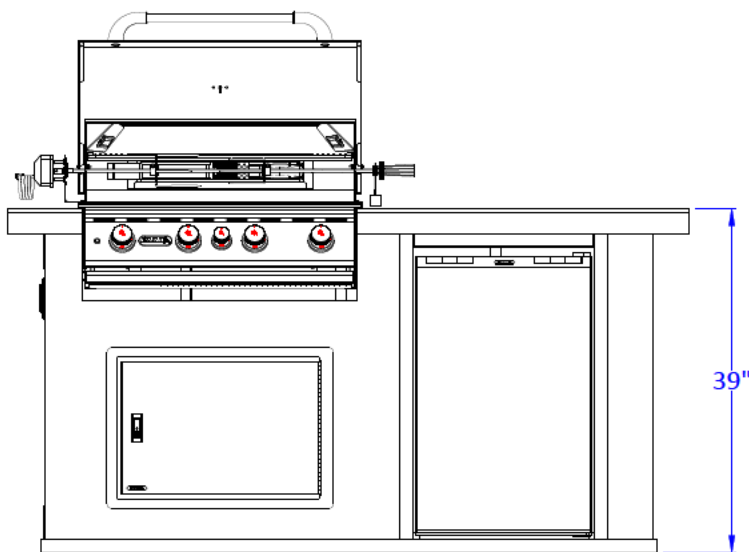

WWW.BULLBBQ.COM

POWER Q ISLAND

W/31" TOP

SPEC SHEET

PERSPECTIVE VIEW

TOP VIEW

FRONT VIEW

RIGHT SIDE VIEW

NOTES:

- 1) ALL DIMENSIONS ARE IN INCH UNITS
- 2) FOR ROCK FINISHES, ADD 1-1/2" ON ALL BASE SIDES.
- 3) 6" MAX ON ALL STUB-UPS.
- 4) SHOWN WITH 4-BURNER ANGUS GRILL & STANDARD FEATURES