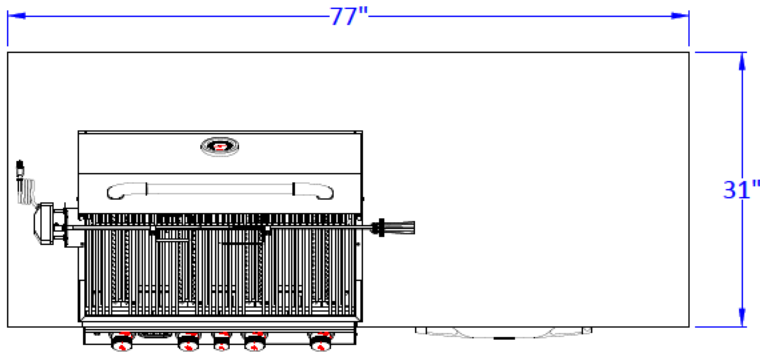

WWW.BULLBBQ.COM

POWER Q ISLAND

W/31" TOP

SPEC SHEET

PERSPECTIVE VIEW

TOP VIEW

FRONT VIEW

RIGHT SIDE VIEW

NOTES:

- 1) ALL DIMENSIONS ARE IN INCH UNITS
- 2) FOR ROCK FINISHES, ADD 1-1/2" ON ALL BASE SIDES.
- 3) 6" MAX ON ALL STUB-UPS.
- 4) SHOWN WITH 4-BURNER ANGUS GRILL & STANDARD FEATURES