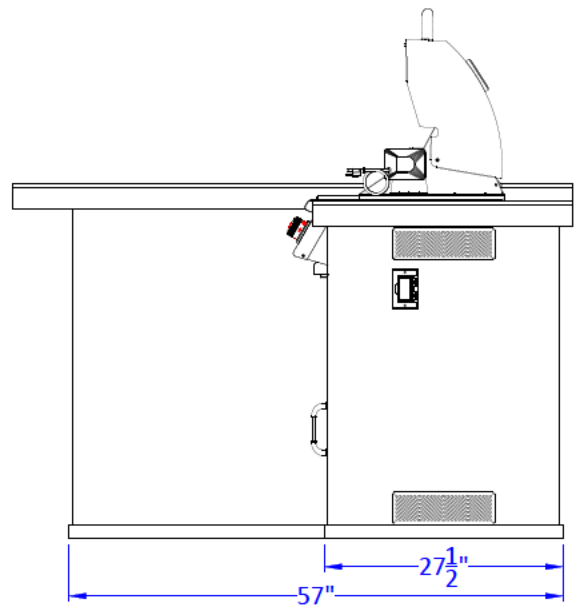

WWW.BULLBBQ.COM

REVERSE PATIO Q ISLAND SPEC SHEET

PERSPECTIVE VIEW

TOP VIEW

FRONT VIEW

RIGHT SIDE VIEW

NOTES:

- 1) ALL DIMENSIONS ARE IN INCH UNITS
- 2) FOR ROCK FINISHES, ADD 1-1/2" ON ALL BASE SIDES.
- 3) 6" MAX ON ALL STUB-UPS.
- 4) SHOWN WITH STANDARD 4-BURNER ANGUS GRILL & STANDARD FEATURES