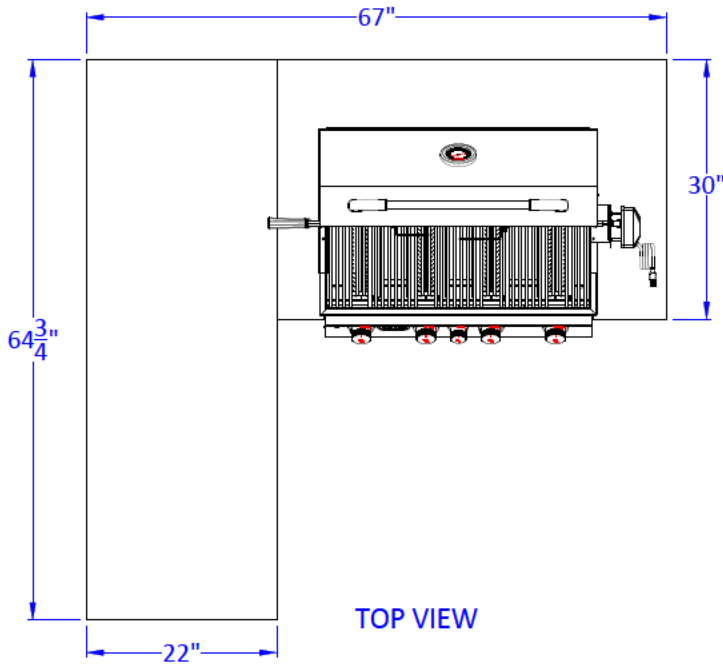

WWW.BULLBBQ.COM

REVERSE PATIO Q ISLAND SPEC SHEET

PERSPECTIVE VIEW

TOP VIEW

FRONT VIEW

RIGHT SIDE VIEW

NOTES:

- 1) ALL DIMENSIONS ARE IN INCH UNITS
- 2) FOR ROCK FINISHES, ADD 1-1/2" ON ALL BASE SIDES.
- 3) 6" MAX ON ALL STUB-UPS.
- 4) SHOWN WITH STANDARD 4-BURNER ANGUS GRILL & STANDARD FEATURES