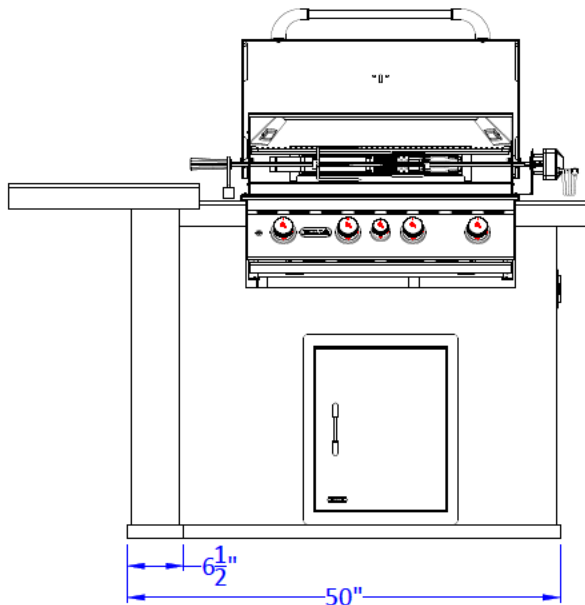

WWW.BULLBBQ.COM

REVERSE PATIO Q ISLAND SPEC SHEET

PERSPECTIVE VIEW

TOP VIEW

FRONT VIEW

RIGHT SIDE VIEW

NOTES:

- 1) ALL DIMENSIONS ARE IN INCH UNITS
- 2) FOR ROCK FINISHES, ADD 1-1/2" ON ALL BASE SIDES.
- 3) 6" MAX ON ALL STUB-UPS.
- 4) SHOWN WITH STANDARD 4-BURNER ANGUS GRILL & STANDARD FEATURES