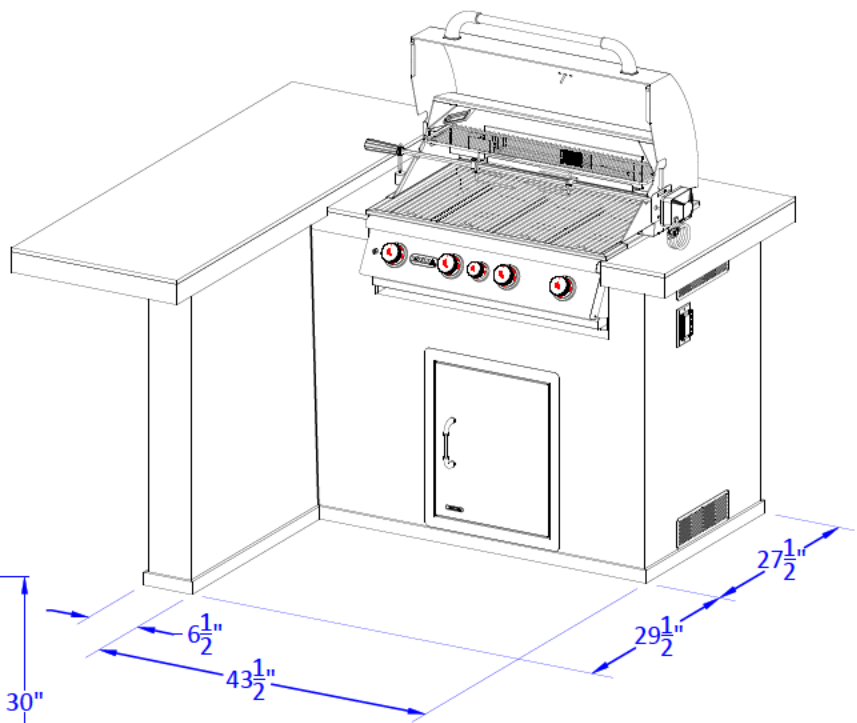

WWW.BULLBBQ.COM

REVERSE PATIO Q ISLAND SPEC SHEET

PERSPECTIVE VIEW

TOP VIEW

FRONT VIEW

RIGHT SIDE VIEW

NOTES:

- 1) ALL DIMENSIONS ARE IN INCH UNITS
- 2) FOR ROCK FINISHES, ADD 1-1/2" ON ALL BASE SIDES.
- 3) 6" MAX ON ALL STUB-UPS.
- 4) SHOWN WITH STANDARD 4-BURNER ANGUS GRILL & STANDARD FEATURES