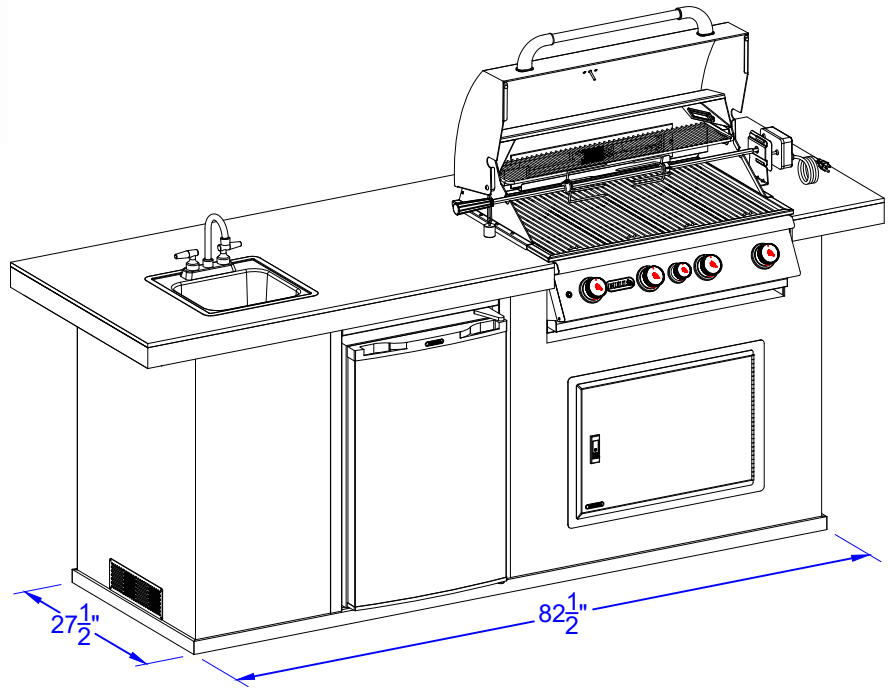

# REVERSE OUTDOOR KITCHEN ISLAND W/31" TOP SPEC SHEET

PERSPECTIVE VIEW

TOP VIEW

FRONT VIEW

RIGHT SIDE VIEW

## NOTES:

- 1) ALL DIMENSIONS ARE IN INCH UNITS
- 2) FOR ROCK FINISHES, ADD 1-1/2" ON ALL BASE SIDES.
- 3) 6" MAX ON ALL STUB-UPS.
- 4) SHOWN WITH 4-BURNER ANGUS GRILL & STANDARD FEATURES