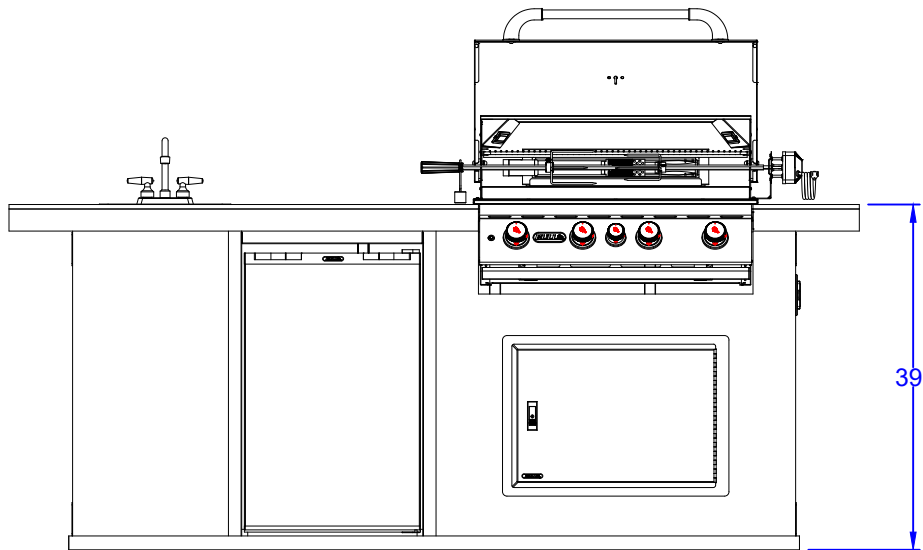

# REVERSE OUTDOOR KITCHEN ISLAND W/31" TOP SPEC SHEET

PERSPECTIVE VIEW

TOP VIEW

FRONT VIEW

RIGHT SIDE VIEW

## NOTES:

- 1) ALL DIMENSIONS ARE IN INCH UNITS
- 2) FOR ROCK FINISHES, ADD 1-1/2" ON ALL BASE SIDES.
- 3) 6" MAX ON ALL STUB-UPS.
- 4) SHOWN WITH 4-BURNER ANGUS GRILL & STANDARD FEATURES