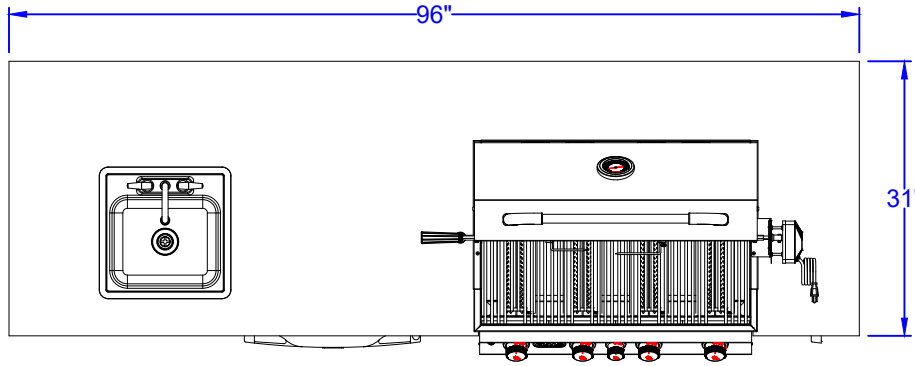

# REVERSE OUTDOOR KITCHEN ISLAND W/31" TOP SPEC SHEET

PERSPECTIVE VIEW

TOP VIEW

FRONT VIEW

RIGHT SIDE VIEW

## NOTES:

- 1) ALL DIMENSIONS ARE IN INCH UNITS
- 2) FOR ROCK FINISHES, ADD 1-1/2" ON ALL BASE SIDES.
- 3) 6" MAX ON ALL STUB-UPS.
- 4) SHOWN WITH 4-BURNER ANGUS GRILL & STANDARD FEATURES