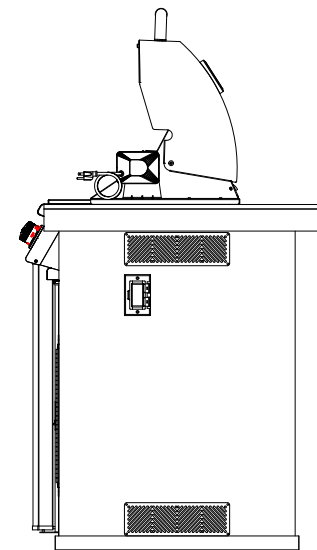

# REVERSE OUTDOOR KITCHEN ISLAND W/31" TOP SPEC SHEET

PERSPECTIVE VIEW

TOP VIEW

FRONT VIEW

RIGHT SIDE VIEW

## NOTES:

- 1) ALL DIMENSIONS ARE IN INCH UNITS
- 2) FOR ROCK FINISHES, ADD 1-1/2" ON ALL BASE SIDES.
- 3) 6" MAX ON ALL STUB-UPS.
- 4) SHOWN WITH 4-BURNER ANGUS GRILL & STANDARD FEATURES