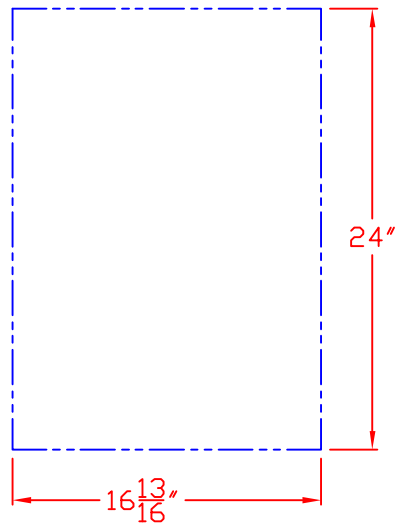

10/12/15

LYNX TRASH RECYCLE CENTER
MODEL L20TR
ISLAND CUTOUT

ISLAND CUTOUT
IN BLUE

FRONT VIEW

LOCATION/SIZE OF CUTOUT
UNDERNEATH COUNTER TOP

TOP VIEW

OPTIONAL TRASH CHUTE
(L18TS)

SIDE VIEW

10/12/15

LYNX TRASH RECYCLE CENTER
MODEL L20TR
W/ DIMENSIONS

TOP VIEW

ISLAND CUTOUT
IN BLUE

FRONT VIEW

SIDE VIEW