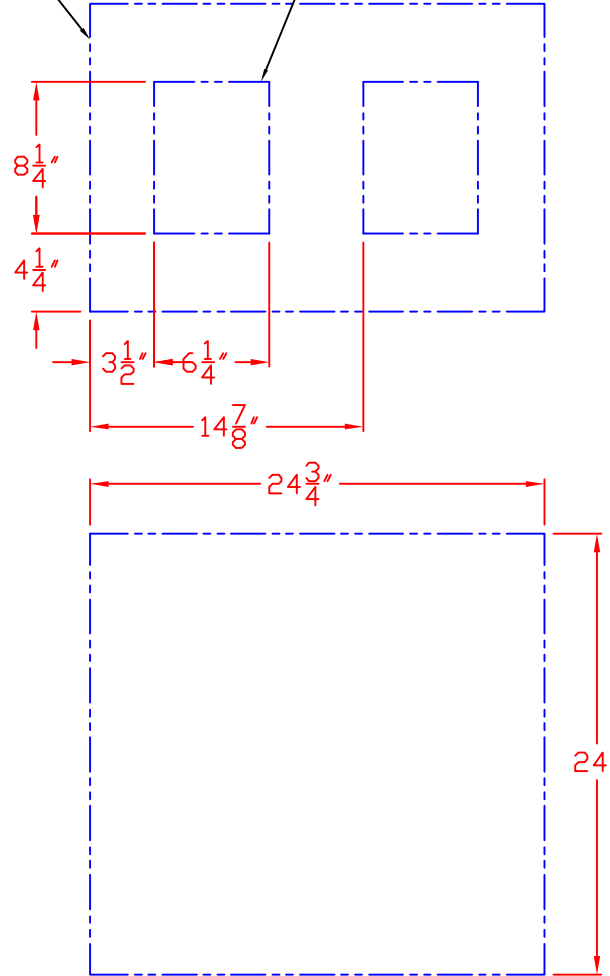

10/12/15

LYNX TRASH RECYCLE CENTER
MODEL L20TR
ISLAND CUTOUT

ISLAND CUTOUT
IN BLUE

FRONT VIEW

LOCATION/SIZE OF CUTOUT
UNDERNEATH COUNTER TOP

TOP VIEW

OPTIONAL TRASH CHUTE
(L18TS)

SIDE VIEW

10/12/15

LYNX TRASH RECYCLE CENTER
MODEL L20TR
W/ DIMENSIONS

TOP VIEW

ISLAND CUTOUT
IN BLUE

FRONT VIEW

SIDE VIEW