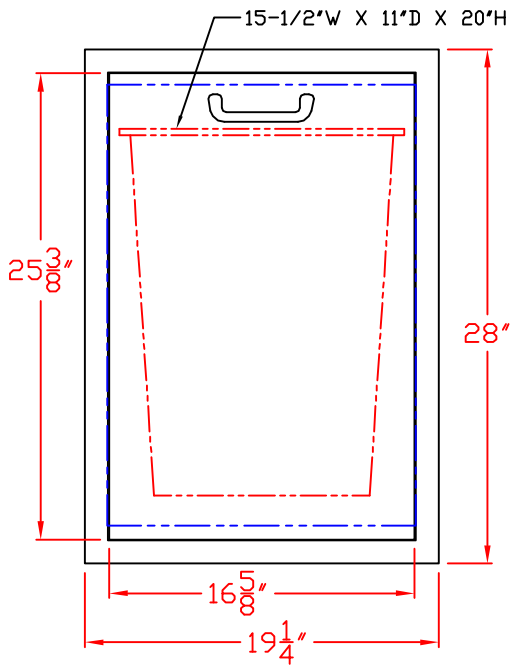

10/12/15

LYNX TRASH RECYCLE CENTER
MODEL L20TR
ISLAND CUTOUT

ISLAND CUTOUT
IN BLUE

FRONT VIEW

LOCATION/SIZE OF CUTOUT
UNDERNEATH COUNTER TOP

TOP VIEW

OPTIONAL TRASH CHUTE
(L18TS)

SIDE VIEW

10/12/15

LYNX TRASH RECYCLE CENTER
MODEL L20TR
W/ DIMENSIONS

TOP VIEW

ISLAND CUTOUT
IN BLUE

FRONT VIEW

SIDE VIEW