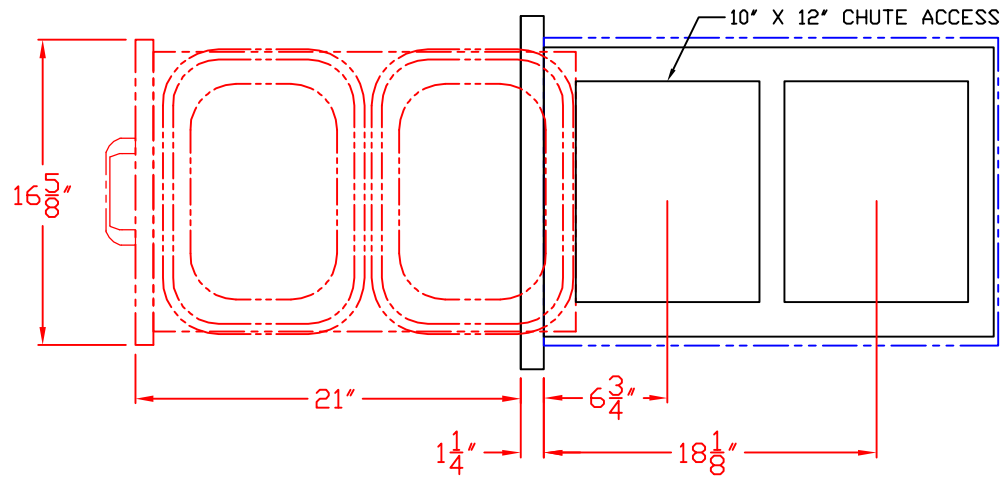

10/12/15

LYNX TRASH RECYCLE CENTER
MODEL L20TR
ISLAND CUTOUT

ISLAND CUTOUT
IN BLUE

FRONT VIEW

LOCATION/SIZE OF CUTOUT
UNDERNEATH COUNTER TOP

TOP VIEW

OPTIONAL TRASH CHUTE
(L18TS)

SIDE VIEW

10/12/15

LYNX TRASH RECYCLE CENTER
MODEL L20TR
W/ DIMENSIONS

TOP VIEW

ISLAND CUTOUT
IN BLUE

FRONT VIEW

SIDE VIEW