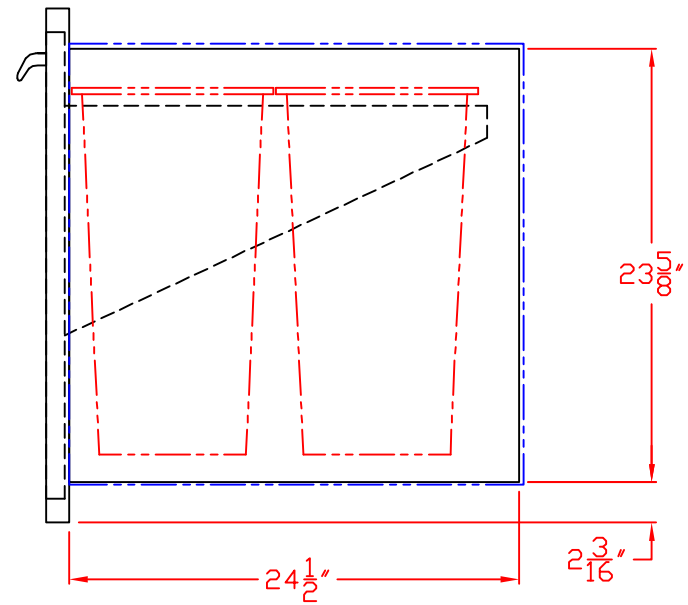

10/12/15

LYNX TRASH RECYCLE CENTER
MODEL L20TR
W/ DIMENSIONS

TOP VIEW

ISLAND CUTOUT
IN BLUE

FRONT VIEW

SIDE VIEW