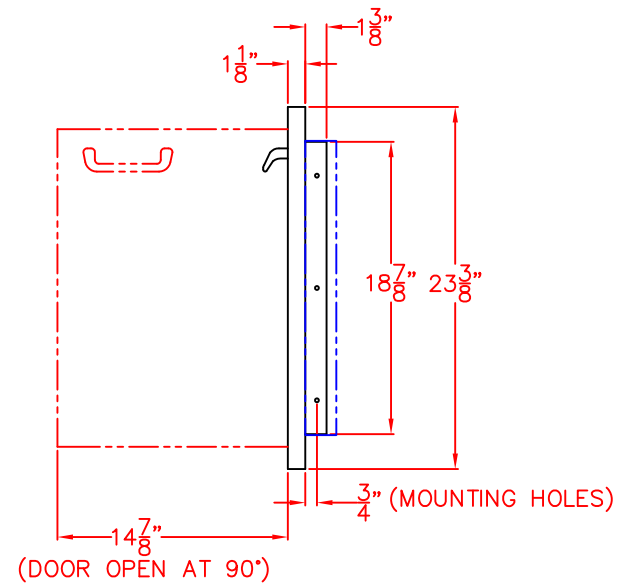

03/19/15

LYNX 18 IN. ACCESS DOOR
RIGHT HAND
MODEL LDR18R
MODEL LDR18L OPPOSITE
ISLAND CUTOUT

TOP VIEW

FRONT VIEW

SIDE VIEW

03/19/15

LYNX 18 IN. ACCESS DOOR
RIGHT HAND
MODEL LDR18R
MODEL LDR18L OPPOSITE
W/ DIMENSIONS

ISLAND CUTOUT
IN BLUE

FRONT VIEW

TOP VIEW

SIDE VIEW