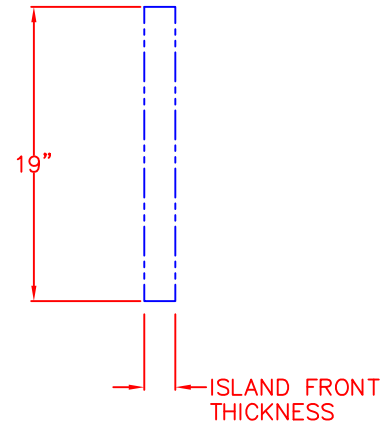

03/19/15

LYNX 18 IN. ACCESS DOOR
RIGHT HAND
MODEL LDR18R
MODEL LDR18L OPPOSITE
ISLAND CUTOUT

TOP VIEW

FRONT VIEW

SIDE VIEW

03/19/15

LYNX 18 IN. ACCESS DOOR
RIGHT HAND
MODEL LDR18R
MODEL LDR18L OPPOSITE
W/ DIMENSIONS

ISLAND CUTOUT
IN BLUE

FRONT VIEW

TOP VIEW

SIDE VIEW