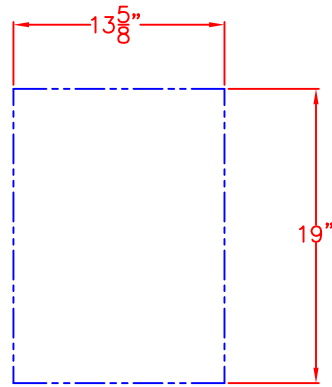

03/19/15

LYNX 18 IN. ACCESS DOOR
RIGHT HAND
MODEL LDR18R
MODEL LDR18L OPPOSITE
ISLAND CUTOUT

TOP VIEW

FRONT VIEW

SIDE VIEW

03/19/15

LYNX 18 IN. ACCESS DOOR
RIGHT HAND
MODEL LDR18R
MODEL LDR18L OPPOSITE
W/ DIMENSIONS

ISLAND CUTOUT
IN BLUE

FRONT VIEW

TOP VIEW

SIDE VIEW