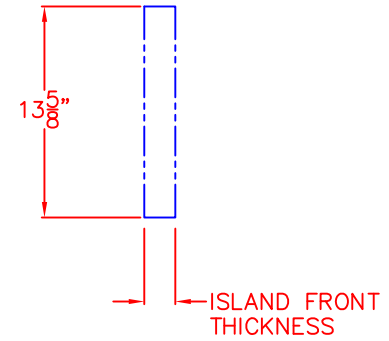

03/19/15

LYNX 18 IN. ACCESS DOOR
RIGHT HAND
MODEL LDR18R
MODEL LDR18L OPPOSITE
ISLAND CUTOUT

TOP VIEW

FRONT VIEW

SIDE VIEW

03/19/15

LYNX 18 IN. ACCESS DOOR
RIGHT HAND
MODEL LDR18R
MODEL LDR18L OPPOSITE
W/ DIMENSIONS

ISLAND CUTOUT
IN BLUE

FRONT VIEW

TOP VIEW

SIDE VIEW