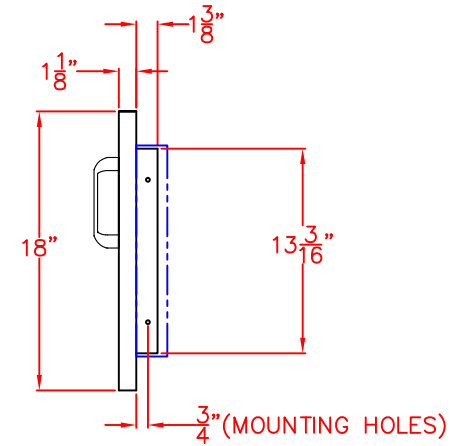

03/19/15

LYNX 18 IN. ACCESS DOOR
RIGHT HAND
MODEL LDR18R
MODEL LDR18L OPPOSITE
ISLAND CUTOUT

TOP VIEW

FRONT VIEW

SIDE VIEW

03/19/15

LYNX 18 IN. ACCESS DOOR
RIGHT HAND
MODEL LDR18R
MODEL LDR18L OPPOSITE
W/ DIMENSIONS

ISLAND CUTOUT
IN BLUE

FRONT VIEW

TOP VIEW

SIDE VIEW