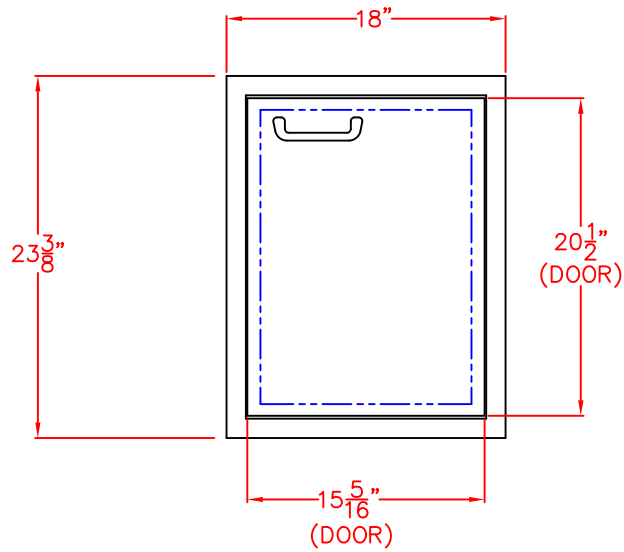

03/19/15

LYNX 18 IN. ACCESS DOOR
RIGHT HAND
MODEL LDR18R
MODEL LDR18L OPPOSITE
ISLAND CUTOUT

TOP VIEW

FRONT VIEW

SIDE VIEW

03/19/15

LYNX 18 IN. ACCESS DOOR
RIGHT HAND
MODEL LDR18R
MODEL LDR18L OPPOSITE
W/ DIMENSIONS

ISLAND CUTOUT
IN BLUE

FRONT VIEW

TOP VIEW

SIDE VIEW