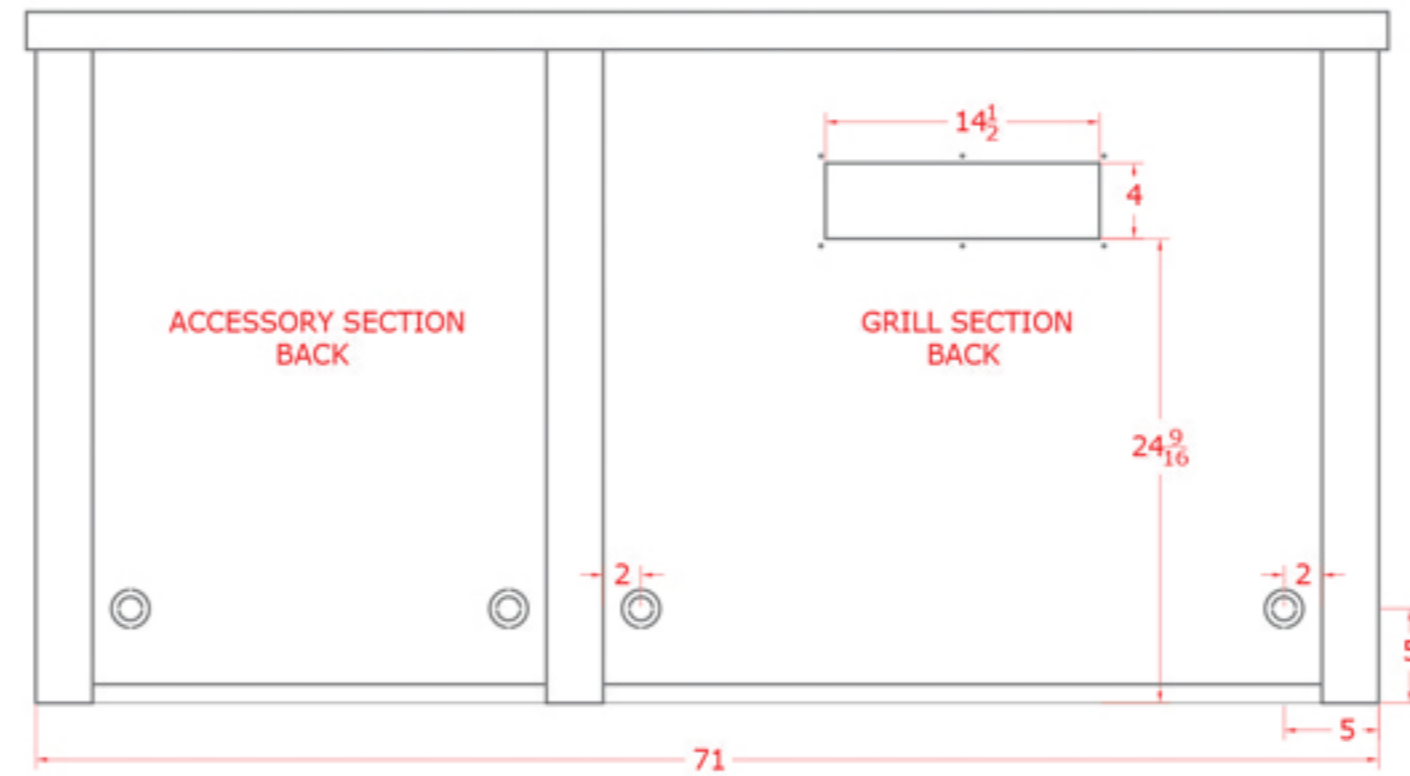

FRONT VIEW

SIDE VIEW

ELECTRICAL OUTLET PUNCHOUT

HCOY72 Haven Outdoor + Coyote 6 Foot Outdoor Kitchen Island

HCOY72KB

BACK VIEW

TOP VIEW

SIDE VIEW

FRONT VIEW