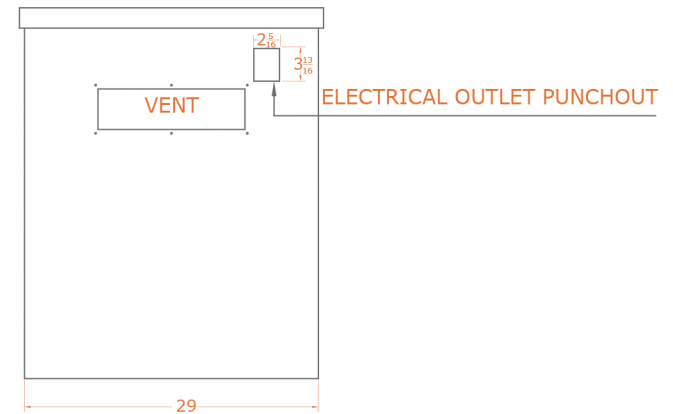

HCOY72 Haven Outdoor + Coyote 6 Foot Outdoor Kitchen Island

FRONT VIEW

SIDE VIEW

ELECTRICAL OUTLET PUNCHOUT

HCOY72 Haven Outdoor + Coyote 6 Foot Outdoor Kitchen Island

BACK VIEW

TOP VIEW

HCOY72 Haven Outdoor + Coyote 6 Foot Outdoor Kitchen Island