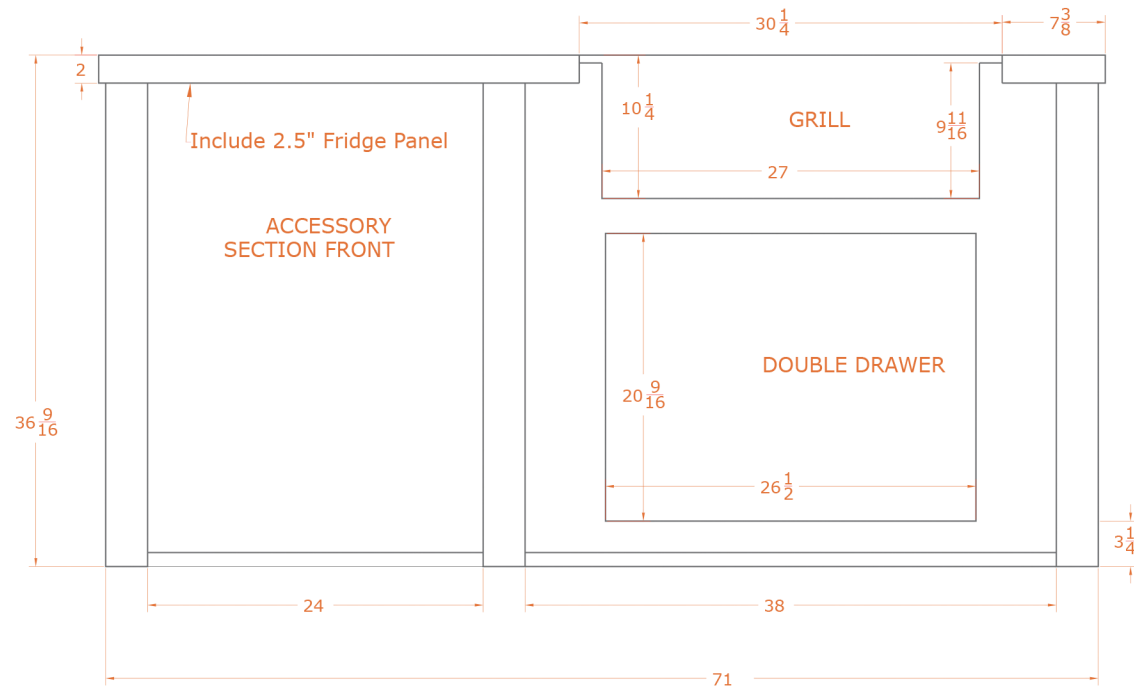

HCOY72 Haven Outdoor + Coyote 6 Foot Outdoor Kitchen Island

FRONT VIEW

SIDE VIEW

ELECTRICAL OUTLET PUNCHOUT

HCOY72 Haven Outdoor + Coyote 6 Foot Outdoor Kitchen Island

BACK VIEW

TOP VIEW

HCOY72 Haven Outdoor + Coyote 6 Foot Outdoor Kitchen Island

FRONT VIEW

SIDE VIEW

ELECTRICAL OUTLET PUNCHOUT

HCOY72 Haven Outdoor + Coyote 6 Foot Outdoor Kitchen Island

HCOY72KB

BACK VIEW

TOP VIEW

SIDE VIEW

FRONT VIEW