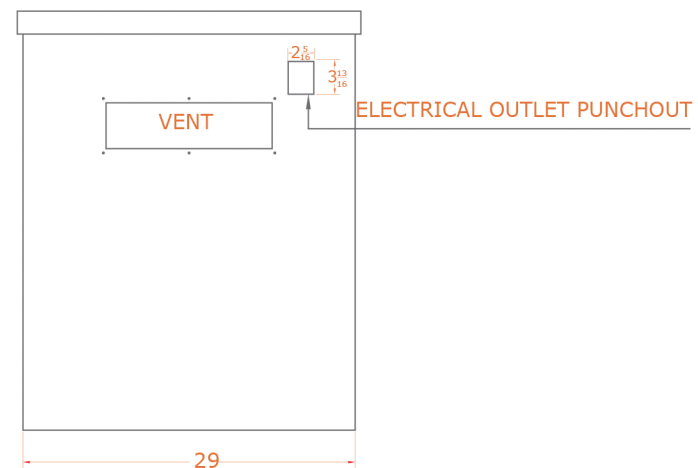

SIDE VIEW

ELECTRICAL OUTLET PUNCHOUT