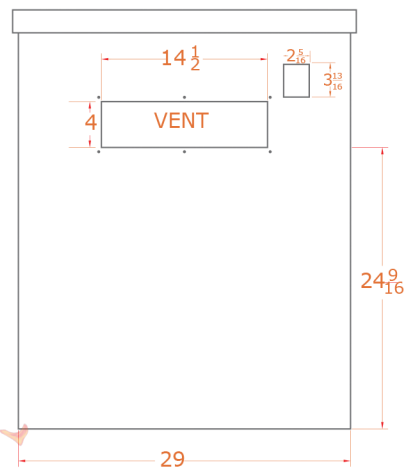

HCOY72 Haven Outdoor + Coyote 6 Foot Outdoor Kitchen Island

FRONT VIEW

SIDE VIEW

ELECTRICAL OUTLET PUNCHOUT

HCOY72 Haven Outdoor + Coyote 6 Foot Outdoor Kitchen Island

BACK VIEW

TOP VIEW

HCOY72 Haven Outdoor + Coyote 6 Foot Outdoor Kitchen Island

FRONT VIEW

SIDE VIEW

ELECTRICAL OUTLET PUNCHOUT

HCOY72 Haven Outdoor + Coyote 6 Foot Outdoor Kitchen Island

HCOY72KB

BACK VIEW

TOP VIEW

SIDE VIEW

FRONT VIEW