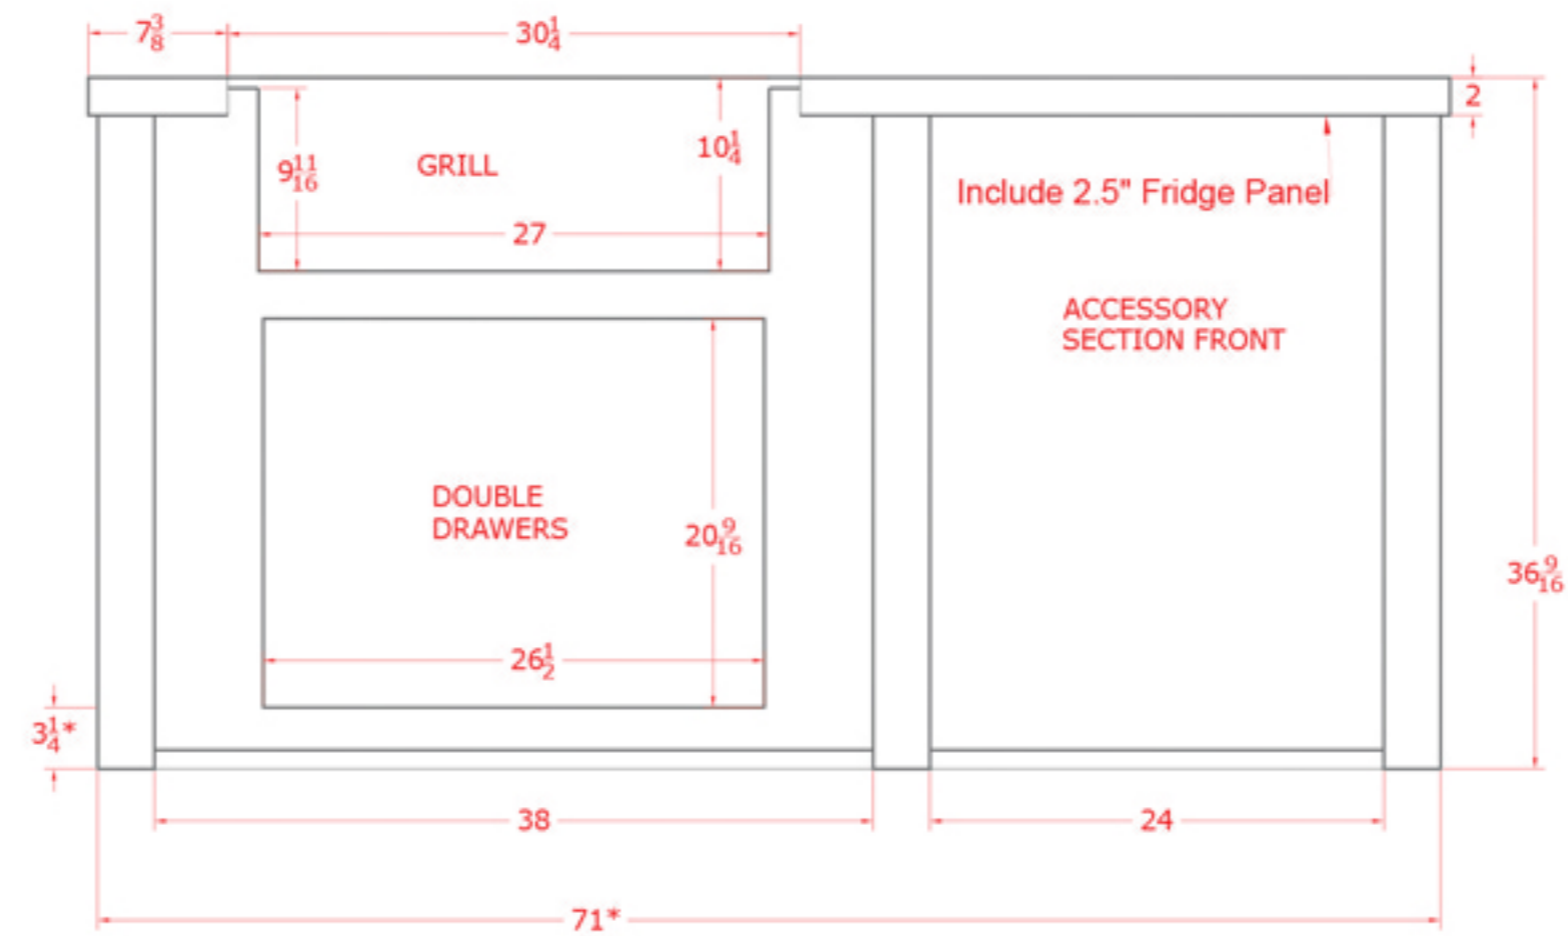

FRONT VIEW

SIDE VIEW

ELECTRICAL OUTLET PUNCHOUT

HCOY72 Haven Outdoor + Coyote 6 Foot Outdoor Kitchen Island

HCOY72KB

BACK VIEW

TOP VIEW

SIDE VIEW

FRONT VIEW