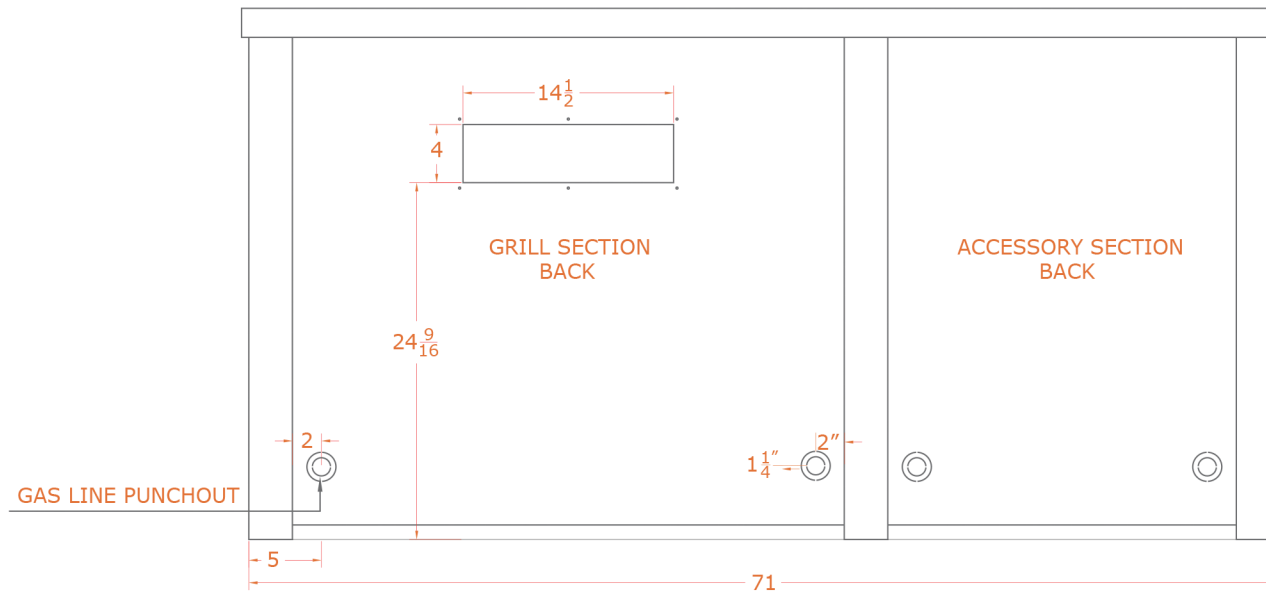

HCOY72 Haven Outdoor + Coyote 6 Foot Outdoor Kitchen Island

FRONT VIEW

SIDE VIEW

ELECTRICAL OUTLET PUNCHOUT

HCOY72 Haven Outdoor + Coyote 6 Foot Outdoor Kitchen Island

BACK VIEW

TOP VIEW

HCOY72 Haven Outdoor + Coyote 6 Foot Outdoor Kitchen Island

FRONT VIEW

SIDE VIEW

ELECTRICAL OUTLET PUNCHOUT

HCOY72 Haven Outdoor + Coyote 6 Foot Outdoor Kitchen Island

HCOY72KB

BACK VIEW

TOP VIEW

SIDE VIEW