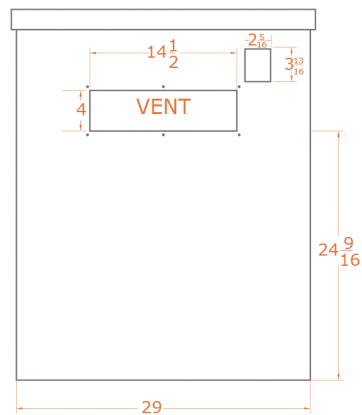

HCOY72 Haven Outdoor + Coyote 6 Foot Outdoor Kitchen Island

FRONT VIEW

SIDE VIEW

ELECTRICAL OUTLET PUNCHOUT

HCOY72 Haven Outdoor + Coyote 6 Foot Outdoor Kitchen Island

BACK VIEW

TOP VIEW

HCOY72 Haven Outdoor + Coyote 6 Foot Outdoor Kitchen Island

FRONT VIEW

SIDE VIEW

ELECTRICAL OUTLET PUNCHOUT

HCOY72 Haven Outdoor + Coyote 6 Foot Outdoor Kitchen Island

HCOY72KB

BACK VIEW

TOP VIEW

SIDE VIEW

FRONT VIEW