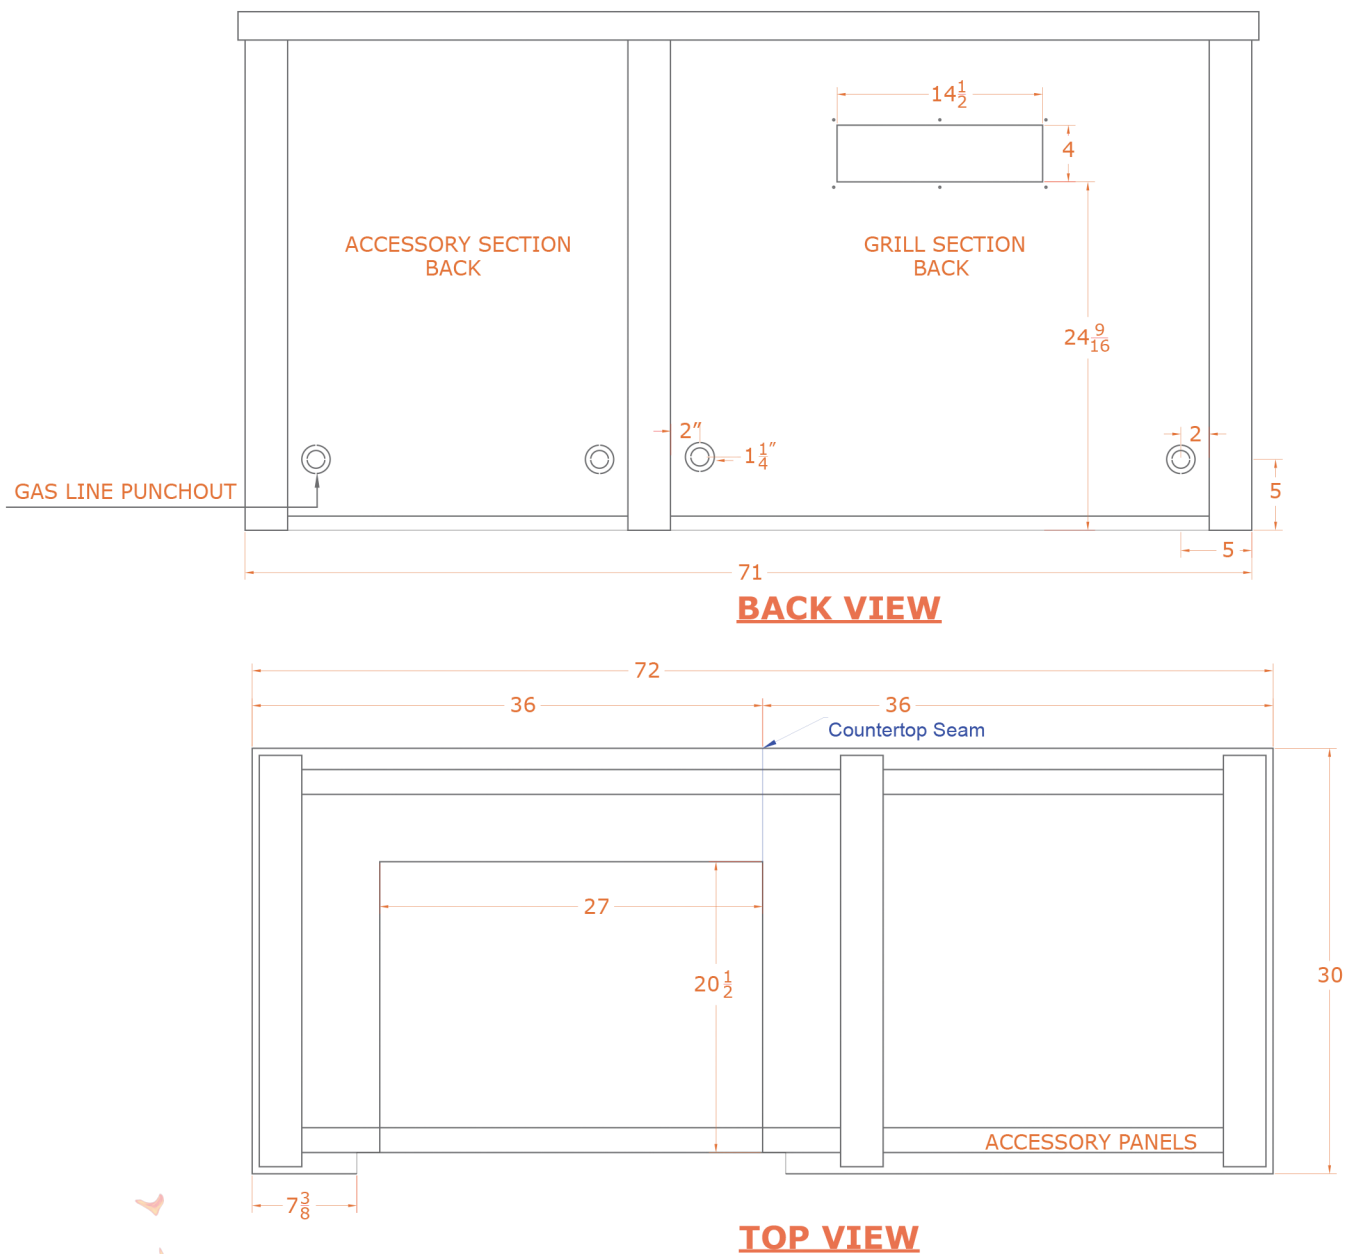

FRONT VIEW

SIDE VIEW

ELECTRICAL OUTLET PUNCHOUT

HCOY72 Haven Outdoor + Coyote 6 Foot Outdoor Kitchen Island

HCOY72KB

BACK VIEW

TOP VIEW

SIDE VIEW

FRONT VIEW