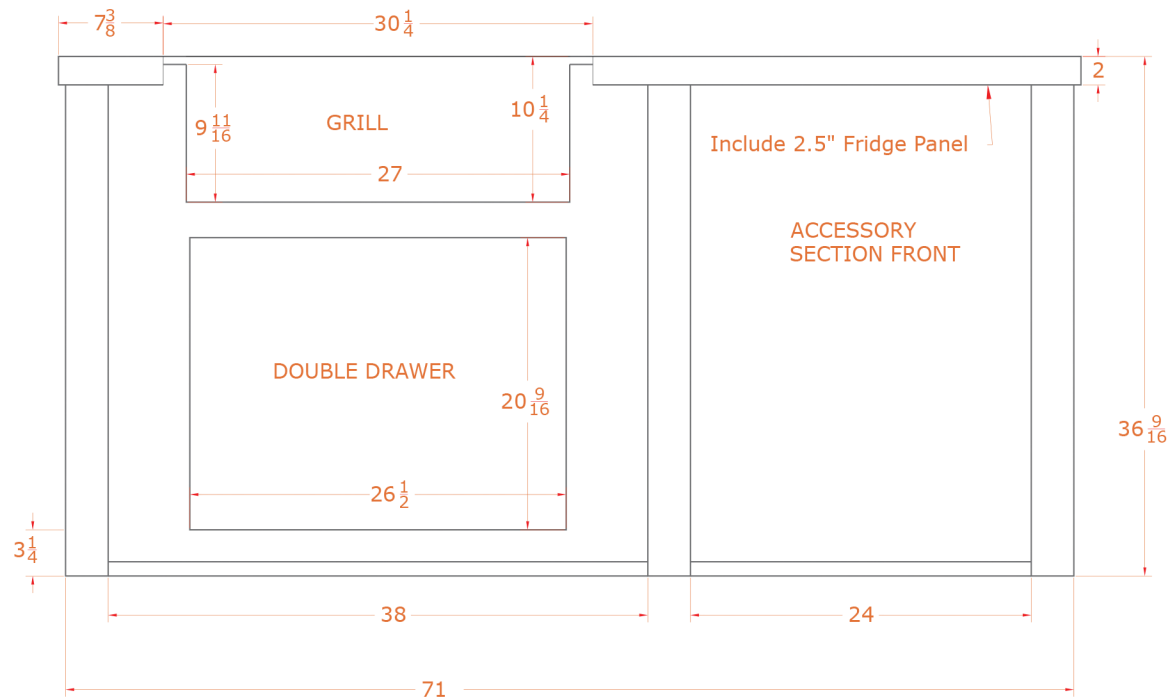

HCOY72 Haven Outdoor + Coyote 6 Foot Outdoor Kitchen Island

FRONT VIEW

SIDE VIEW

ELECTRICAL OUTLET PUNCHOUT

HCOY72 Haven Outdoor + Coyote 6 Foot Outdoor Kitchen Island

BACK VIEW

TOP VIEW

HCOY72 Haven Outdoor + Coyote 6 Foot Outdoor Kitchen Island

FRONT VIEW

SIDE VIEW

ELECTRICAL OUTLET PUNCHOUT

HCOY72 Haven Outdoor + Coyote 6 Foot Outdoor Kitchen Island

HCOY72KB

BACK VIEW

TOP VIEW

SIDE VIEW

FRONT VIEW