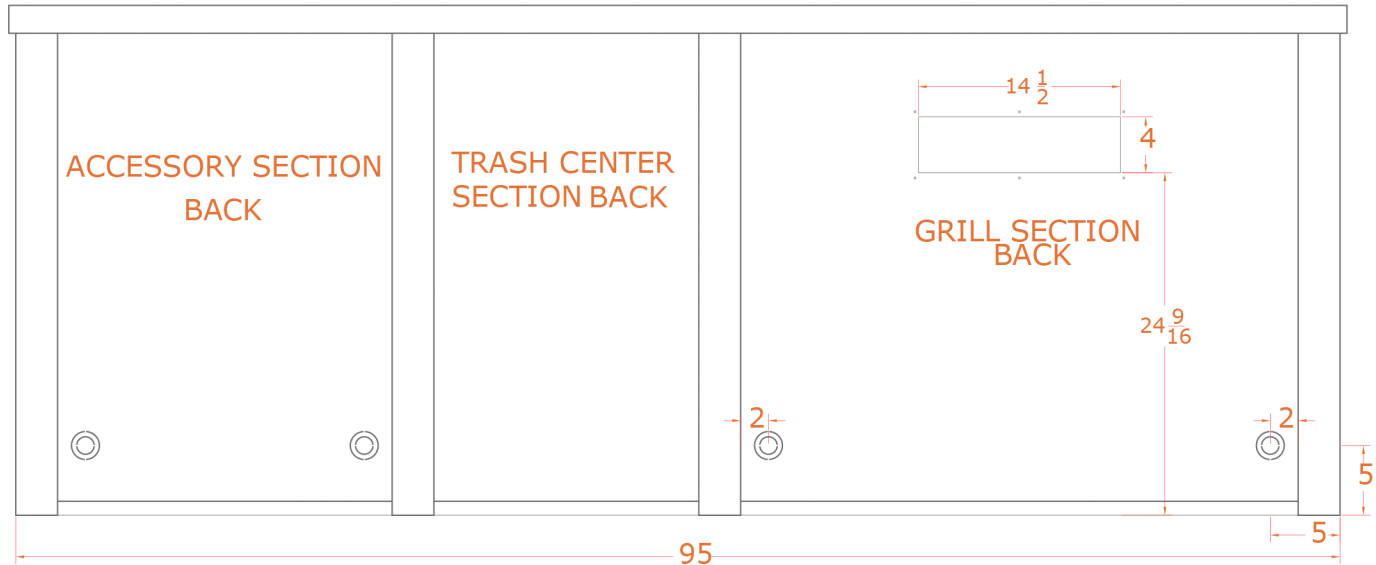

HART96 Haven Outdoor + Artisan 8 Foot Outdoor Kitchen Island

FRONT VIEW

SIDE VIEW

HART96 Haven Outdoor + Artisan 8 Foot Outdoor Kitchen Island

BACK VIEW

TOP VIEW