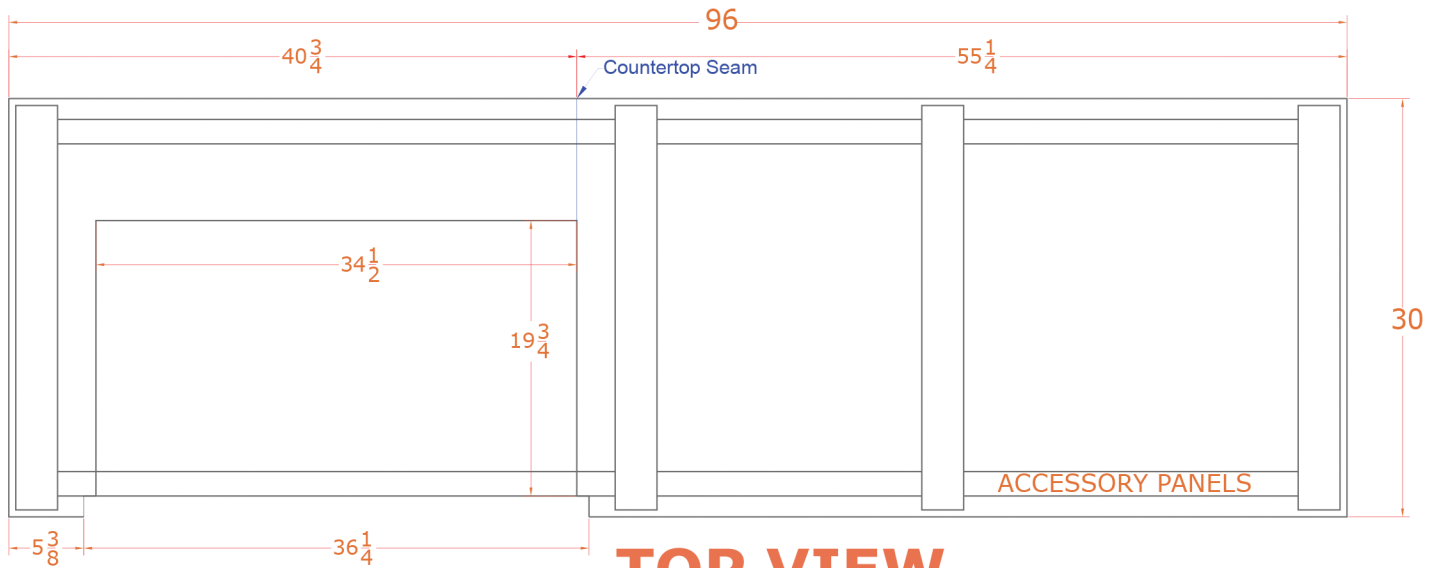

HART96 Haven Outdoor + Artisan 8 Foot Outdoor Kitchen Island

FRONT VIEW

SIDE VIEW

HART96 Haven Outdoor + Artisan 8 Foot Outdoor Kitchen Island

BACK VIEW

TOP VIEW