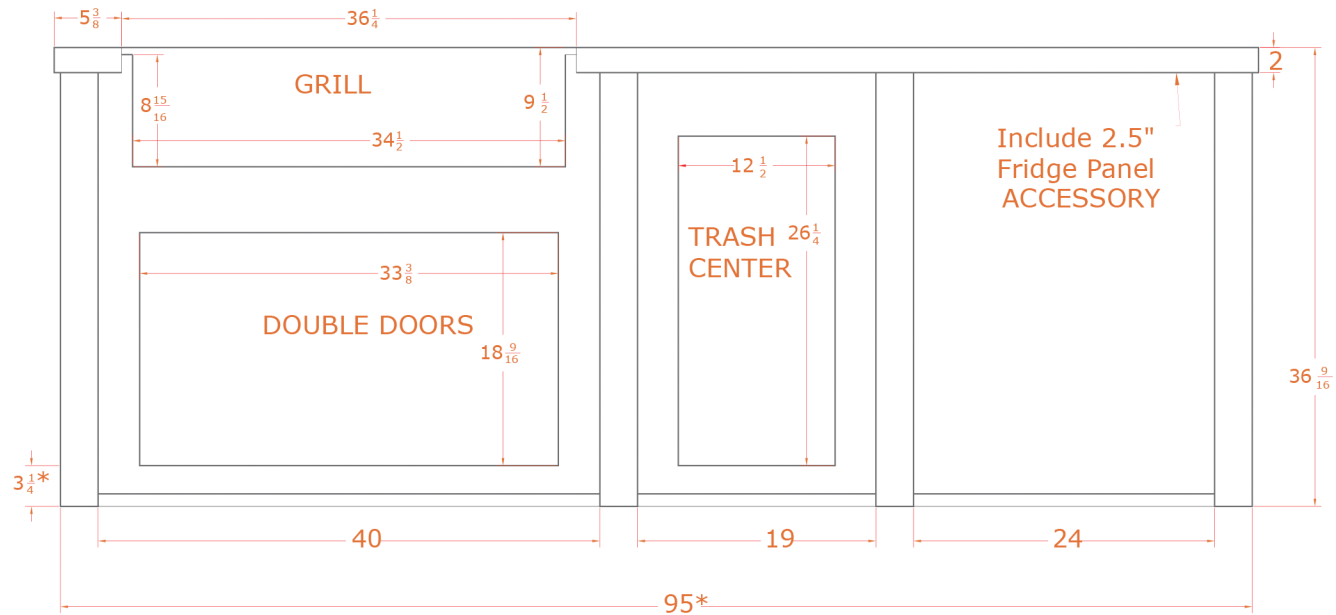

HART96 Haven Outdoor + Artisan 8 Foot Outdoor Kitchen Island

FRONT VIEW

SIDE VIEW

HART96 Haven Outdoor + Artisan 8 Foot Outdoor Kitchen Island

BACK VIEW

TOP VIEW