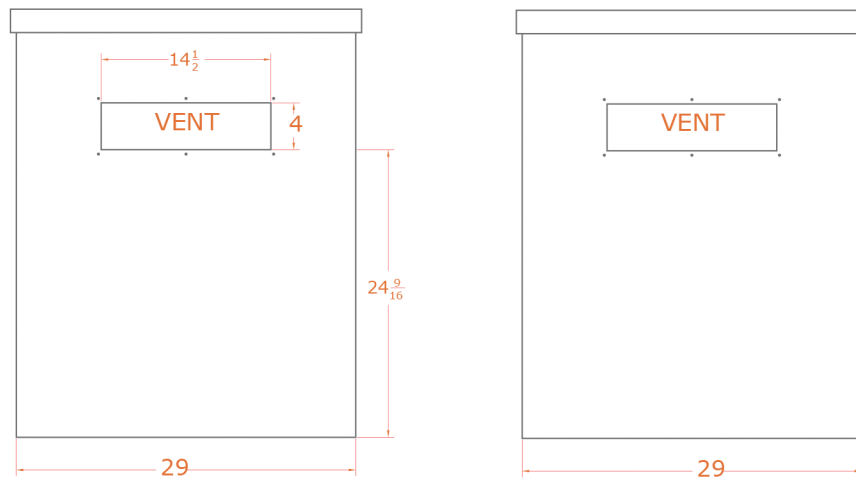

HART96 Haven Outdoor + Artisan 8 Foot Outdoor Kitchen Island

FRONT VIEW

SIDE VIEW

HART96 Haven Outdoor + Artisan 8 Foot Outdoor Kitchen Island

BACK VIEW

TOP VIEW