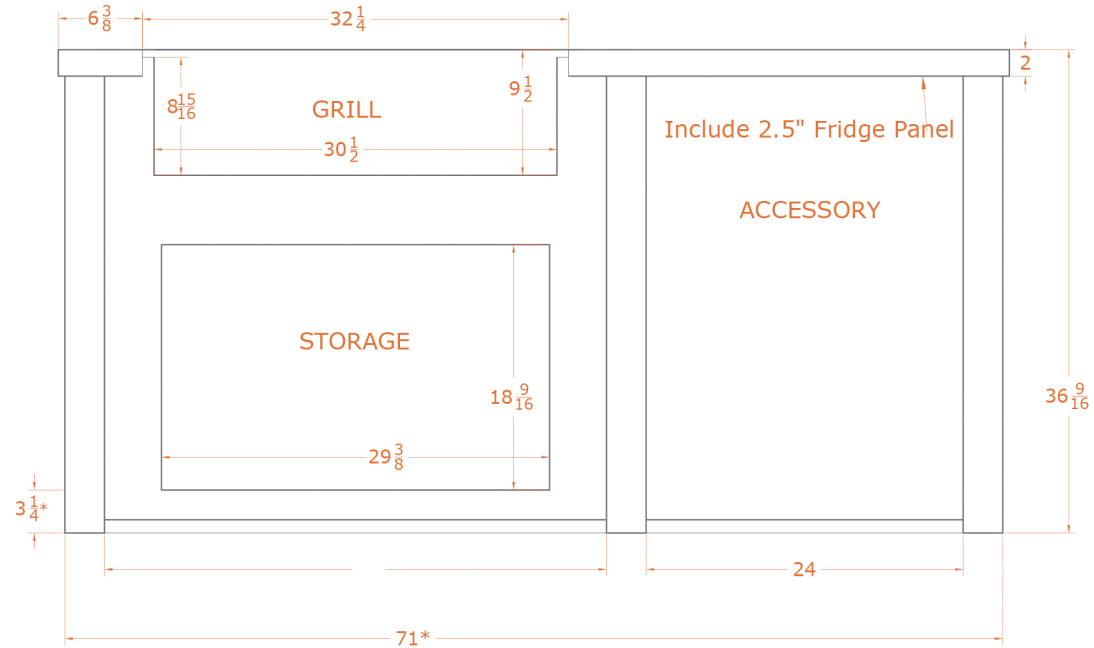

HART72 Haven Outdoor + Artisan 6 Foot Outdoor Kitchen Island

FRONT VIEW

SIDE VIEW

HART72

Haven Outdoor + Artisan 6 Foot Outdoor Kitchen Island

BACK VIEW

TOP VIEW