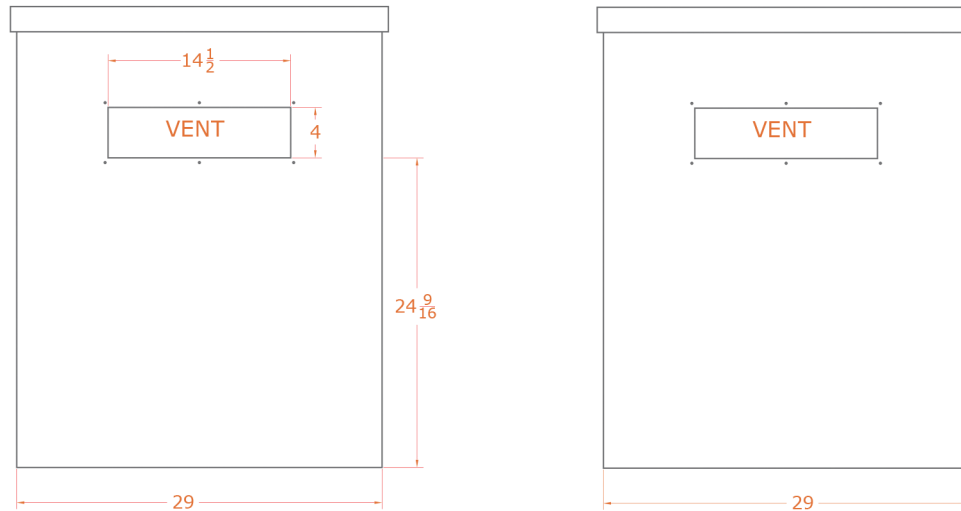

HART72 Haven Outdoor + Artisan 6 Foot Outdoor Kitchen Island

FRONT VIEW

SIDE VIEW

HART72

Haven Outdoor + Artisan 6 Foot Outdoor Kitchen Island

BACK VIEW

TOP VIEW