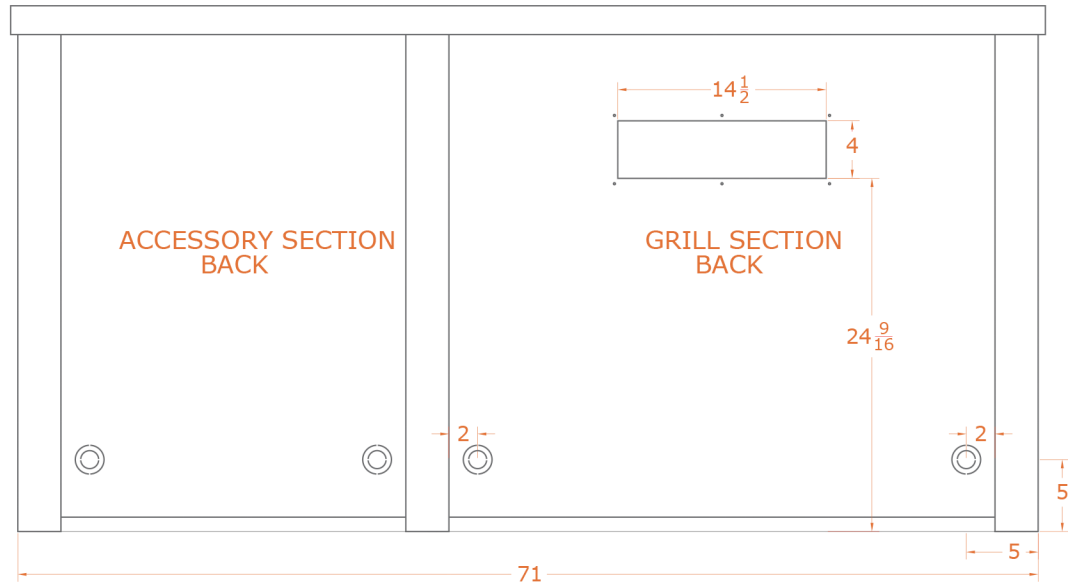

HART72 Haven Outdoor + Artisan 6 Foot Outdoor Kitchen Island

FRONT VIEW

SIDE VIEW

HART72

Haven Outdoor + Artisan 6 Foot Outdoor Kitchen Island

BACK VIEW

TOP VIEW