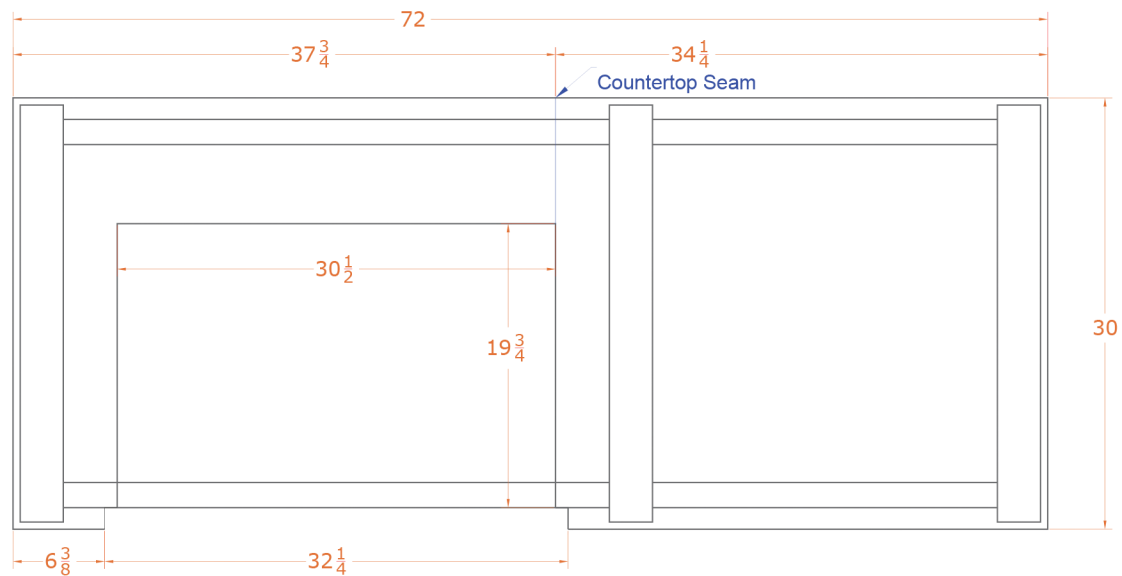

HART72 Haven Outdoor + Artisan 6 Foot Outdoor Kitchen Island

FRONT VIEW

SIDE VIEW

HART72

Haven Outdoor + Artisan 6 Foot Outdoor Kitchen Island

BACK VIEW

TOP VIEW