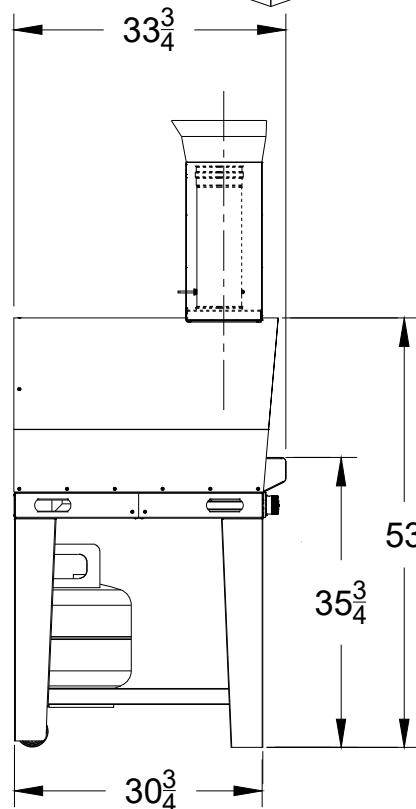

WWW.BULLBBQ.COM

SPEC SHEET
ITEM# 77652
EXTRA LARGE
PIZZA OVEN (LP)
WITH CART
COMBINED

ISOMETRIC VIEW
WITH RETRACTABLE
CART HANDLES
SHOWN

BACK VIEW

SIDE VIEW

FRONT VIEW

NOTES:

1. ALL DIMENSIONS ARE IN INCHES