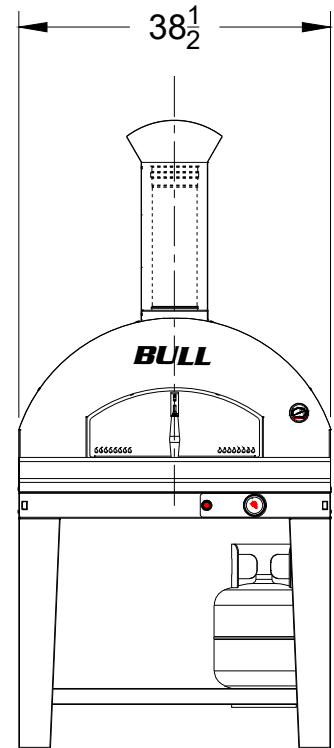

WWW.BULLBBQ.COM

SPEC SHEET
ITEM# 77652
EXTRA LARGE
PIZZA OVEN (LP)
WITH CART
COMBINED

ISOMETRIC VIEW
WITH RETRACTABLE
CART HANDLES
SHOWN

BACK VIEW

SIDE VIEW

FRONT VIEW

NOTES:

1. ALL DIMENSIONS ARE IN INCHES