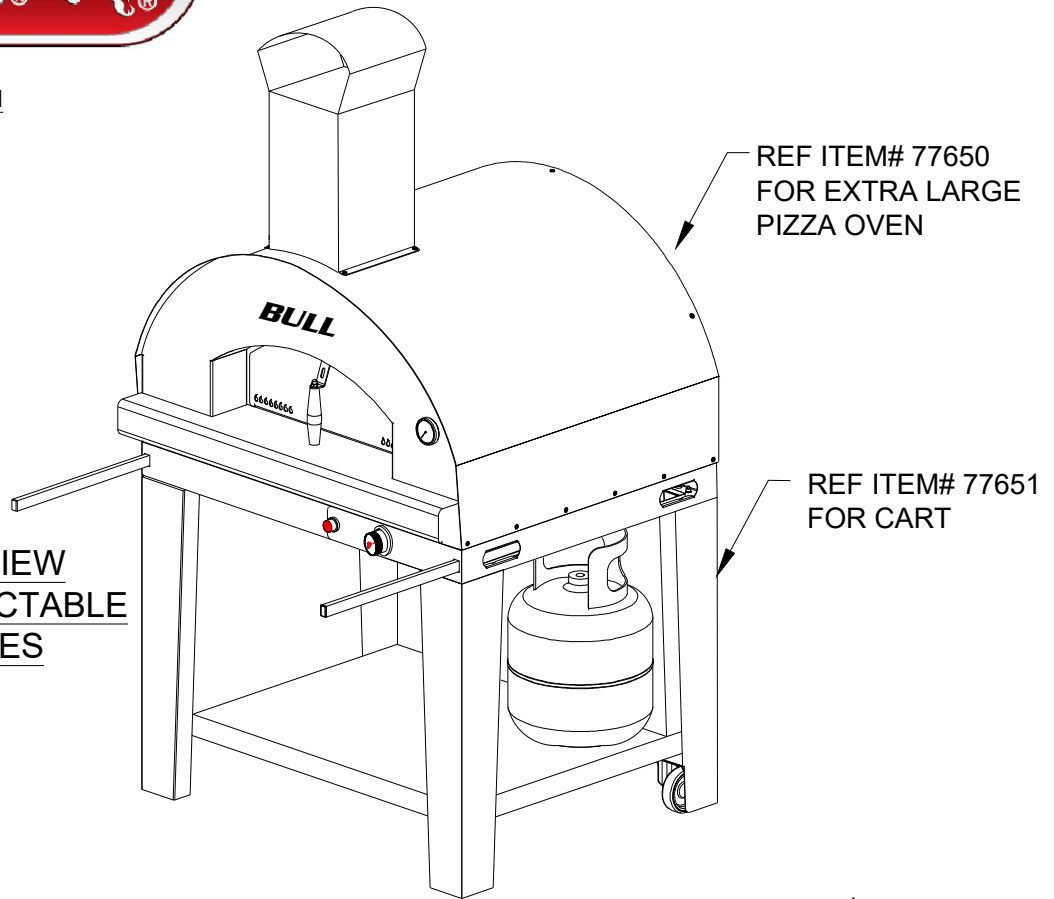

WWW.BULLBBQ.COM

SPEC SHEET
ITEM# 77652
EXTRA LARGE
PIZZA OVEN (LP)
WITH CART
COMBINED

ISOMETRIC VIEW
WITH RETRACTABLE
CART HANDLES
SHOWN

BACK VIEW

SIDE VIEW

FRONT VIEW

NOTES:

1. ALL DIMENSIONS ARE IN INCHES