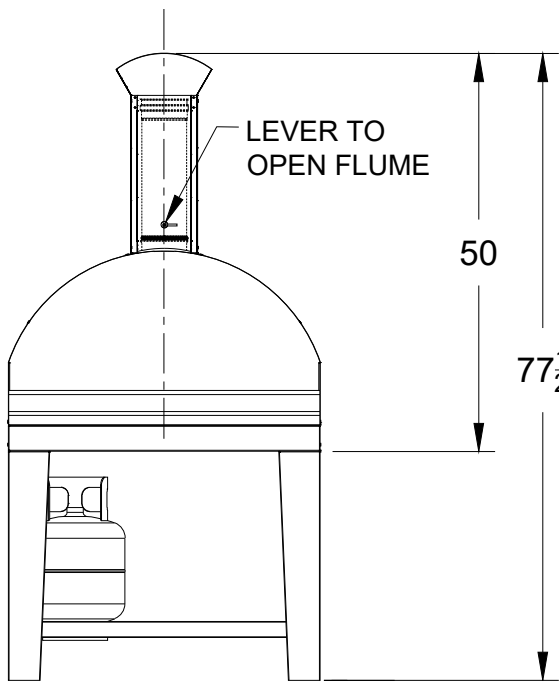

WWW.BULLBBQ.COM

SPEC SHEET
ITEM# 77652
EXTRA LARGE
PIZZA OVEN (LP)
WITH CART
COMBINED

ISOMETRIC VIEW
WITH RETRACTABLE
CART HANDLES
SHOWN

BACK VIEW

SIDE VIEW

FRONT VIEW

NOTES:

1. ALL DIMENSIONS ARE IN INCHES