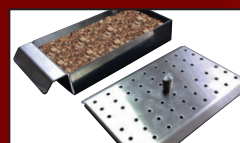

Cal Flame®

SINCE 1978

P-Series P4 BBQ Grill

Cal Flame has introduced many industry firsts that revolutionized the way grills are made and offer design features that grilling enthusiasts expect from today's modern outdoor grills. The Cal Flame P-Series Grills are no exception to the rule. Each P-Series Grill is crafted using 304-stainless steel and includes signature features such as cast stainless steel burners with independent ignitor switches and heavy duty V-patterned grates on a large cooking surface

BBQ18P04

Dimensions: 31 3/4"W x 24"D x 22 7/16"H

Cut-Out Dimensions: 30 7/8"W x 22"D x 9 1/2"H

BTU: Four (4) 15,000 BTU Cast Stainless Steel Burners

One (1) 15,000 BTU Ceramic Core Infrared Burners

Total BTU: 75,000

FEATURES

- Patented Cast Stainless Steel Knobs
- Seamless Design with Durable 304-Stainless Steel Construction
- P6 -1,100 sq. in. Cooking Surface
- Removable Heavy-Duty Grates with V-Grate Cooking Design
- Dual Halogen Interior Lights
- Independent Burner Ignition System
- Two-Position Full-Width Warming Rack
- Rotisserie with Adjustable Motor Mount
- Full Width Stainless Steel Drip Tray on Rollers
- Built-In Extra Large Temperature Gauge
- Vented Knob Splash Guards
- Burner Lip Guards
- Light Switch with LED Bezel
- P-Griddle Tray
- P-Smoker Box
- P-Grill Cover

Cal Flame exclusive custom knobs feature one-hand operation with an individual ignitor per burner.

P-Series Grill Standard Accessories

P-GRIDDLE TRAY PART#: BQ13867

Enjoy favorites like eggs or bacon with this griddle tray.