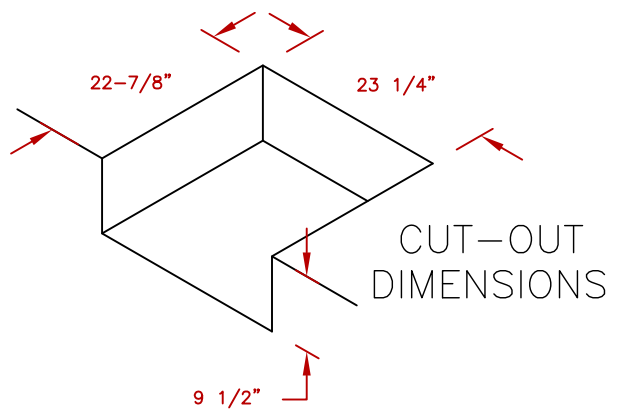

LINE	BBQ LINE	
MODEL	GRIDDLE DROP IN GRILL-LP	
NUM		

NOTE:
DUE TO OUR CONTINUOUS IMPROVEMENT PROGRAM, ALL MODELS
AND SPECIFICATIONS ARE SUBJECT TO CHANGE WITHOUT NOTICE.

	TITLE 2026 BARBECUE LINE ACCESSORIES-DROP IN- GRIDDLE DROP IN GRILL-LP	
	SCALE: N/A	DWG NO. BBQ14900P
REVISED	REV. DESCR.	DATE 1/1/2026