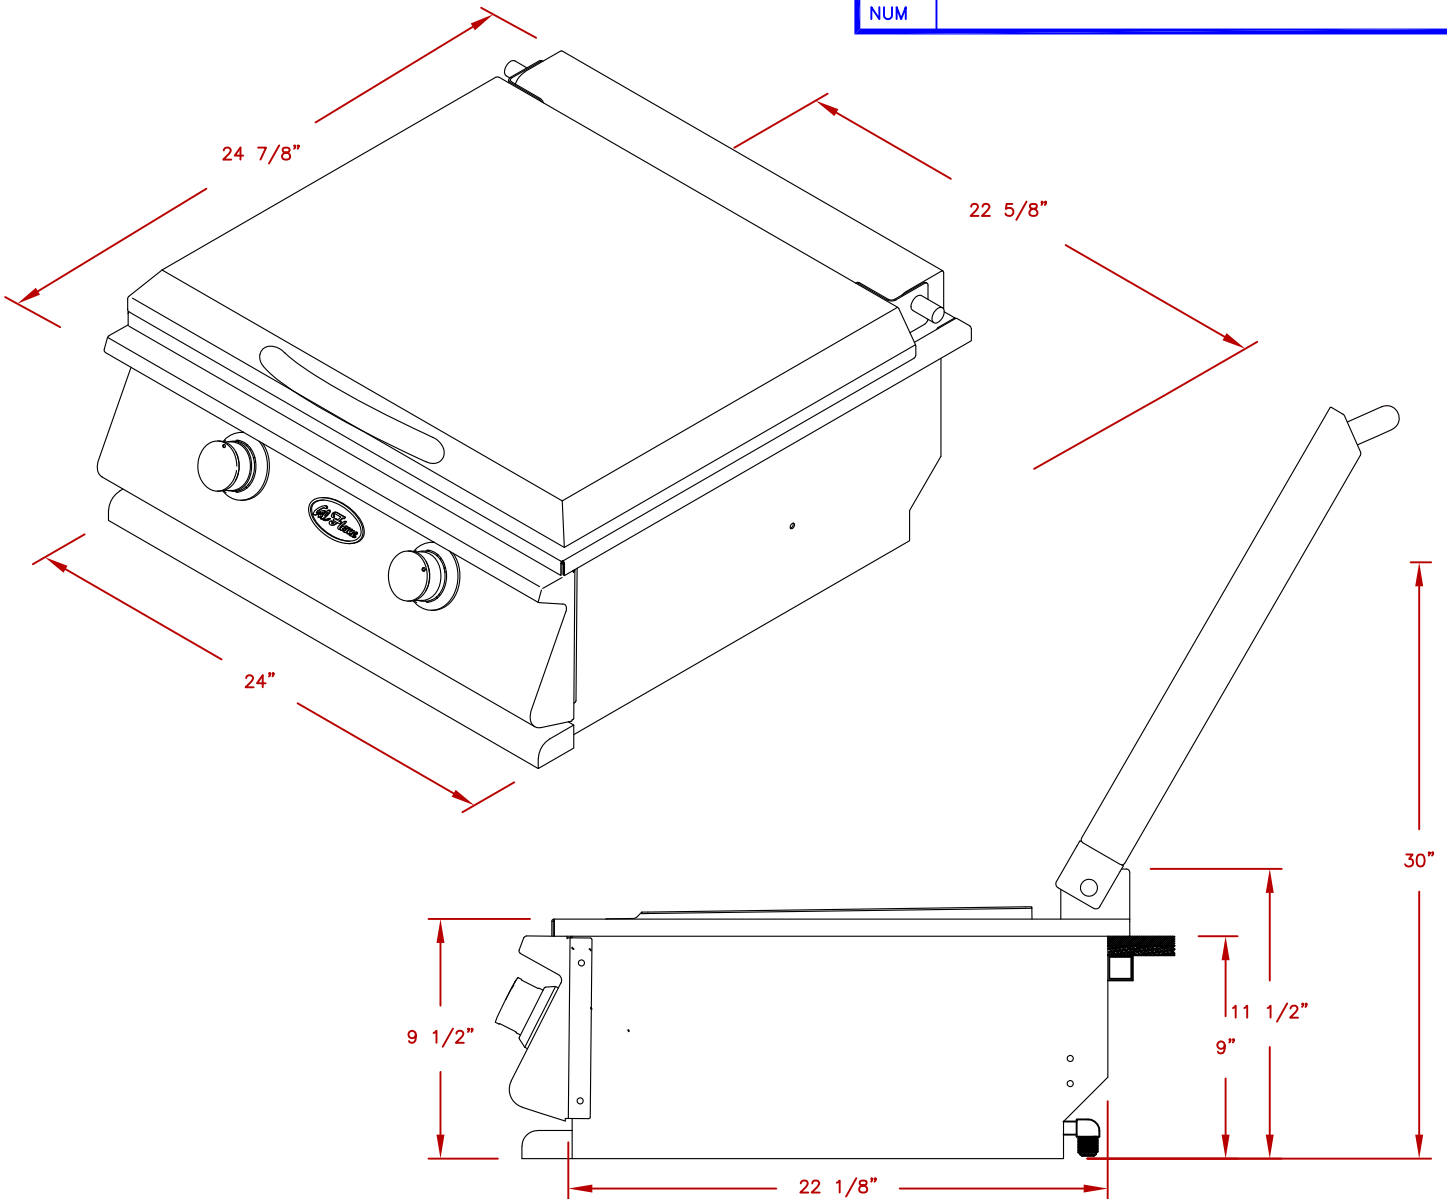

LINE	BBQ LINE	
MODEL	GRIDDLE DROP IN GRILL-LP	
NUM		

NOTE:
DUE TO OUR CONTINUOUS IMPROVEMENT PROGRAM, ALL MODELS
AND SPECIFICATIONS ARE SUBJECT TO CHANGE WITHOUT NOTICE.

	TITLE 2026 BARBECUE LINE ACCESSORIES-DROP IN- GRIDDLE DROP IN GRILL-LP	
	SCALE: N/A	DWG NO. BBQ14900P
REVISED	REV. DESCR.	DATE 1/1/2026