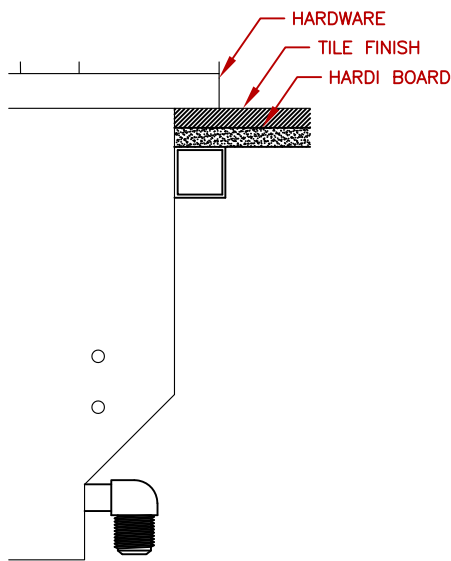

LINE	BBQ LINE	
MODEL	GRIDDLE DROP IN GRILL-LP	
NUM		

NOTE:
DUE TO OUR CONTINUOUS IMPROVEMENT PROGRAM, ALL MODELS
AND SPECIFICATIONS ARE SUBJECT TO CHANGE WITHOUT NOTICE.

	TITLE 2026 BARBECUE LINE ACCESSORIES-DROP IN- GRIDDLE DROP IN GRILL-LP	
	SCALE: N/A	DWG NO. BBQ14900P
REVISED	REV. DESCR.	DATE 1/1/2026