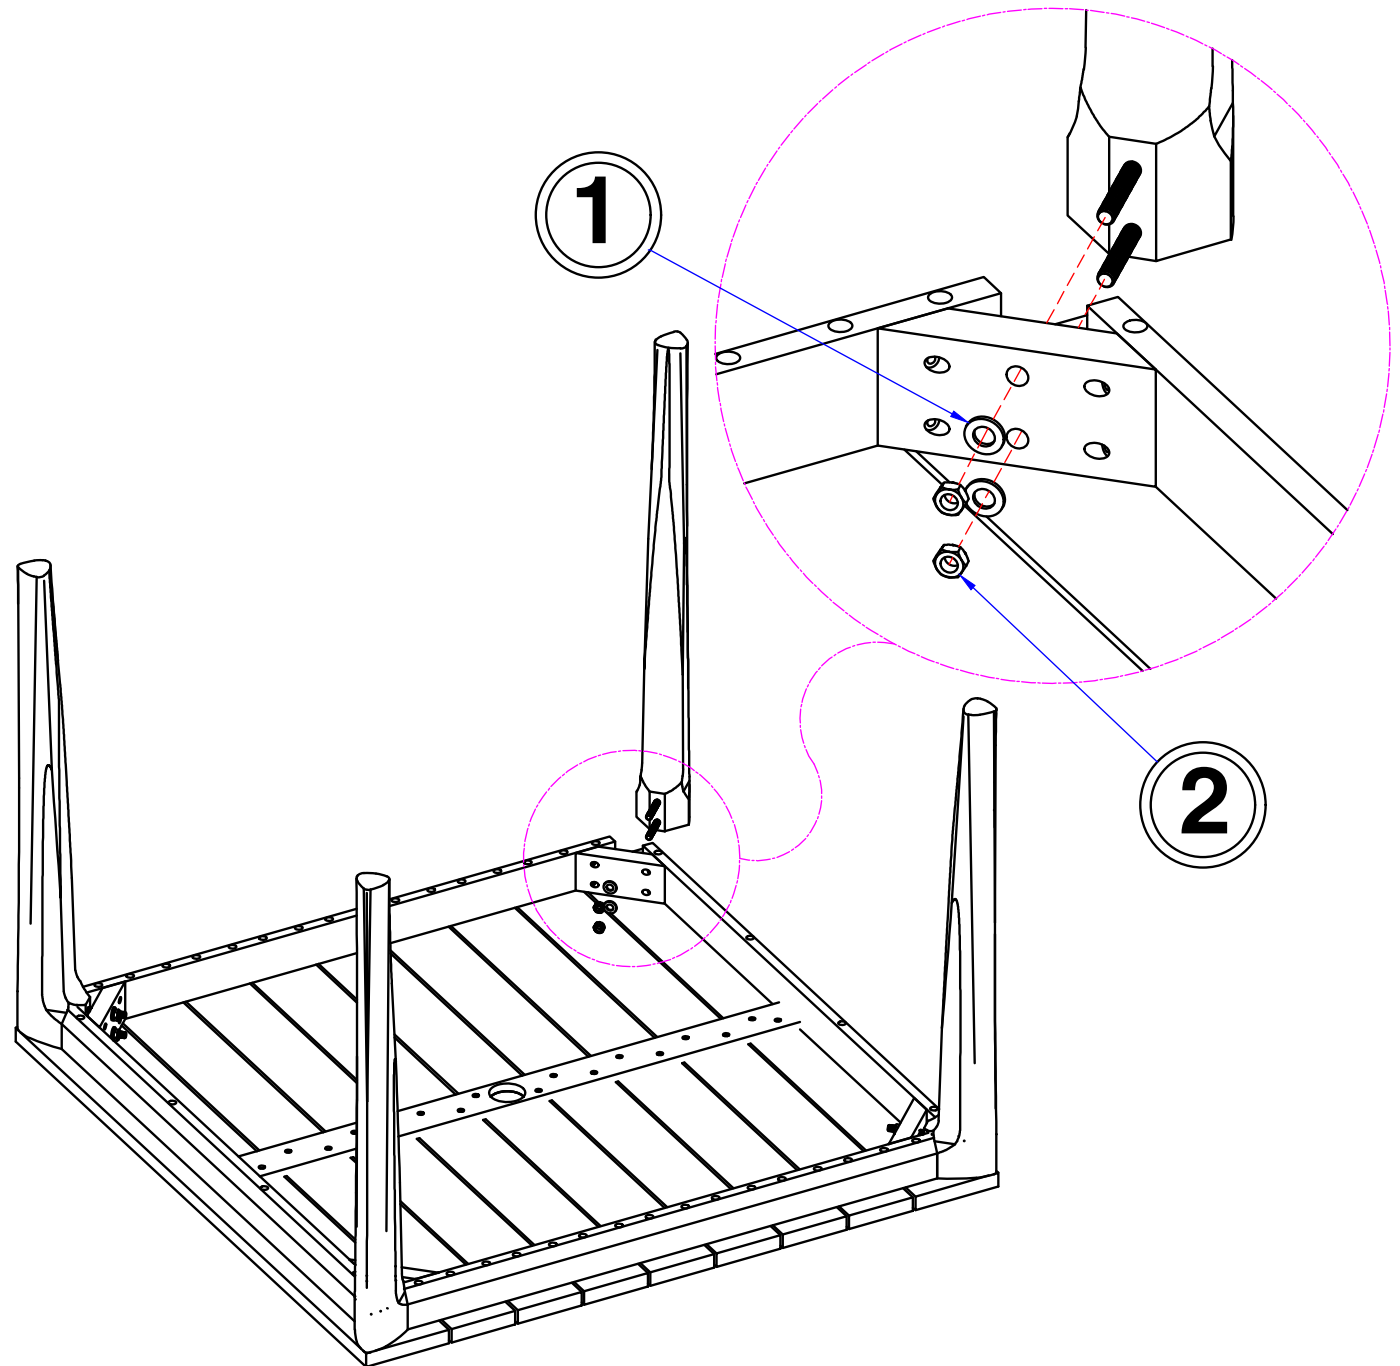

HITEAK

HARDWARE

1) S.S. Washer: 8 Pcs

2) Hex Nut M10: 8 Pcs

*) Wrench: 1 Pc