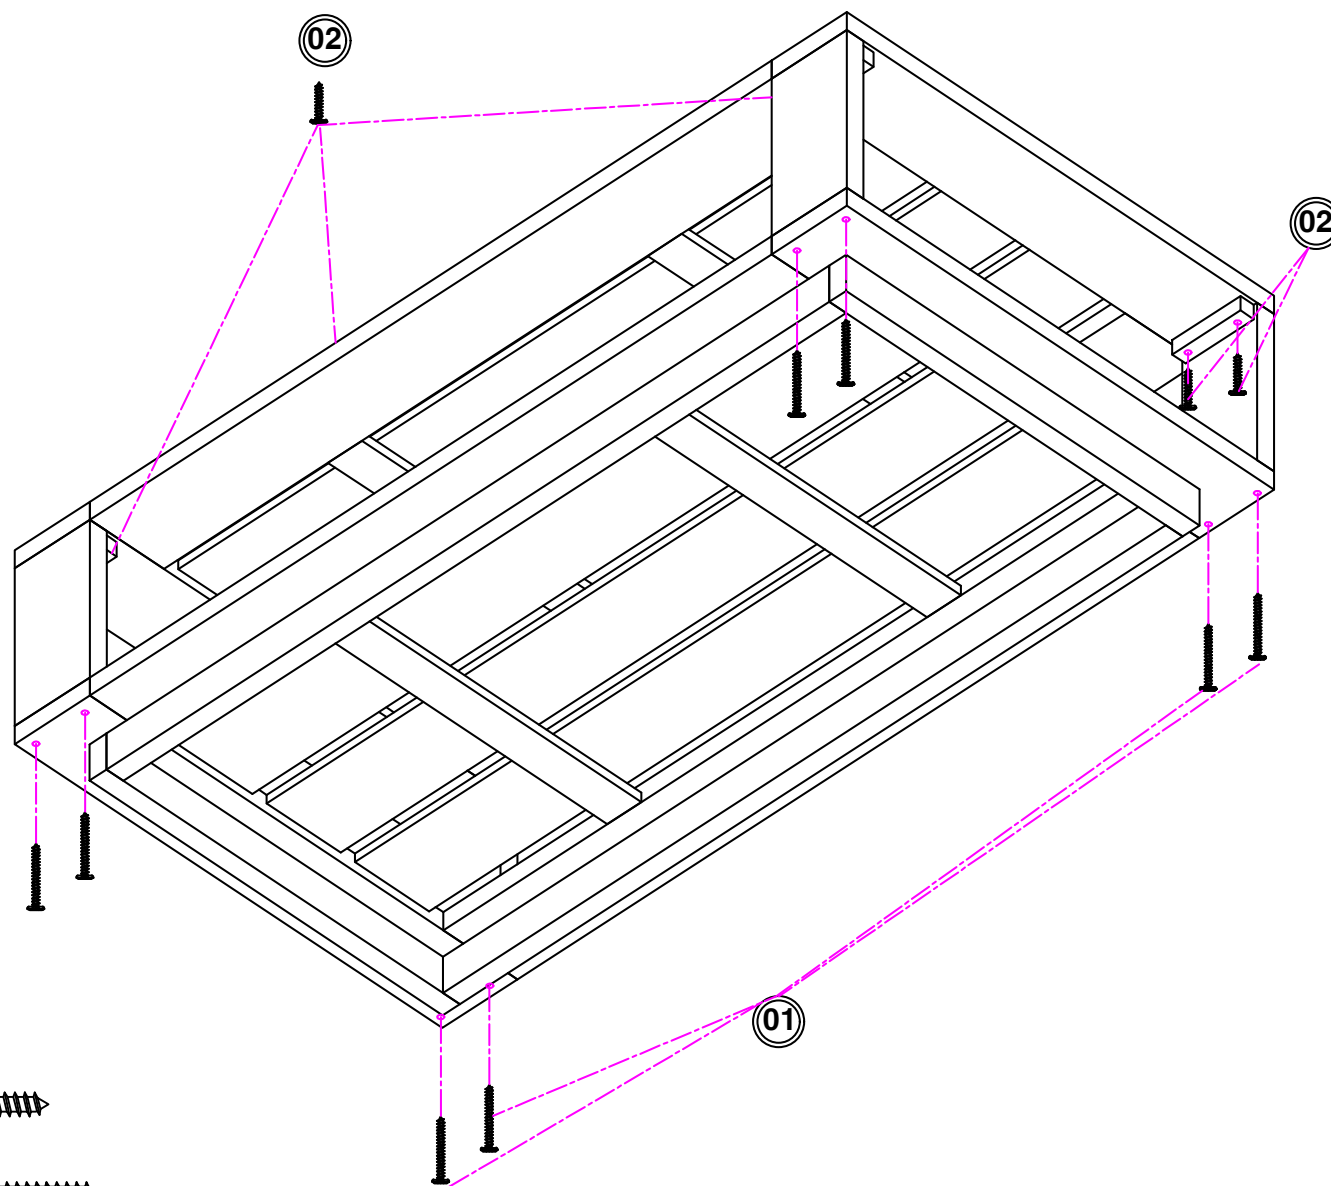

HITEAK

HARDWARE

1) F-Screw M6x40: 8 Pcs 

2) F-Screw M6x60: 8 Pcs 

*) Allen Key M4: 1 Pc 