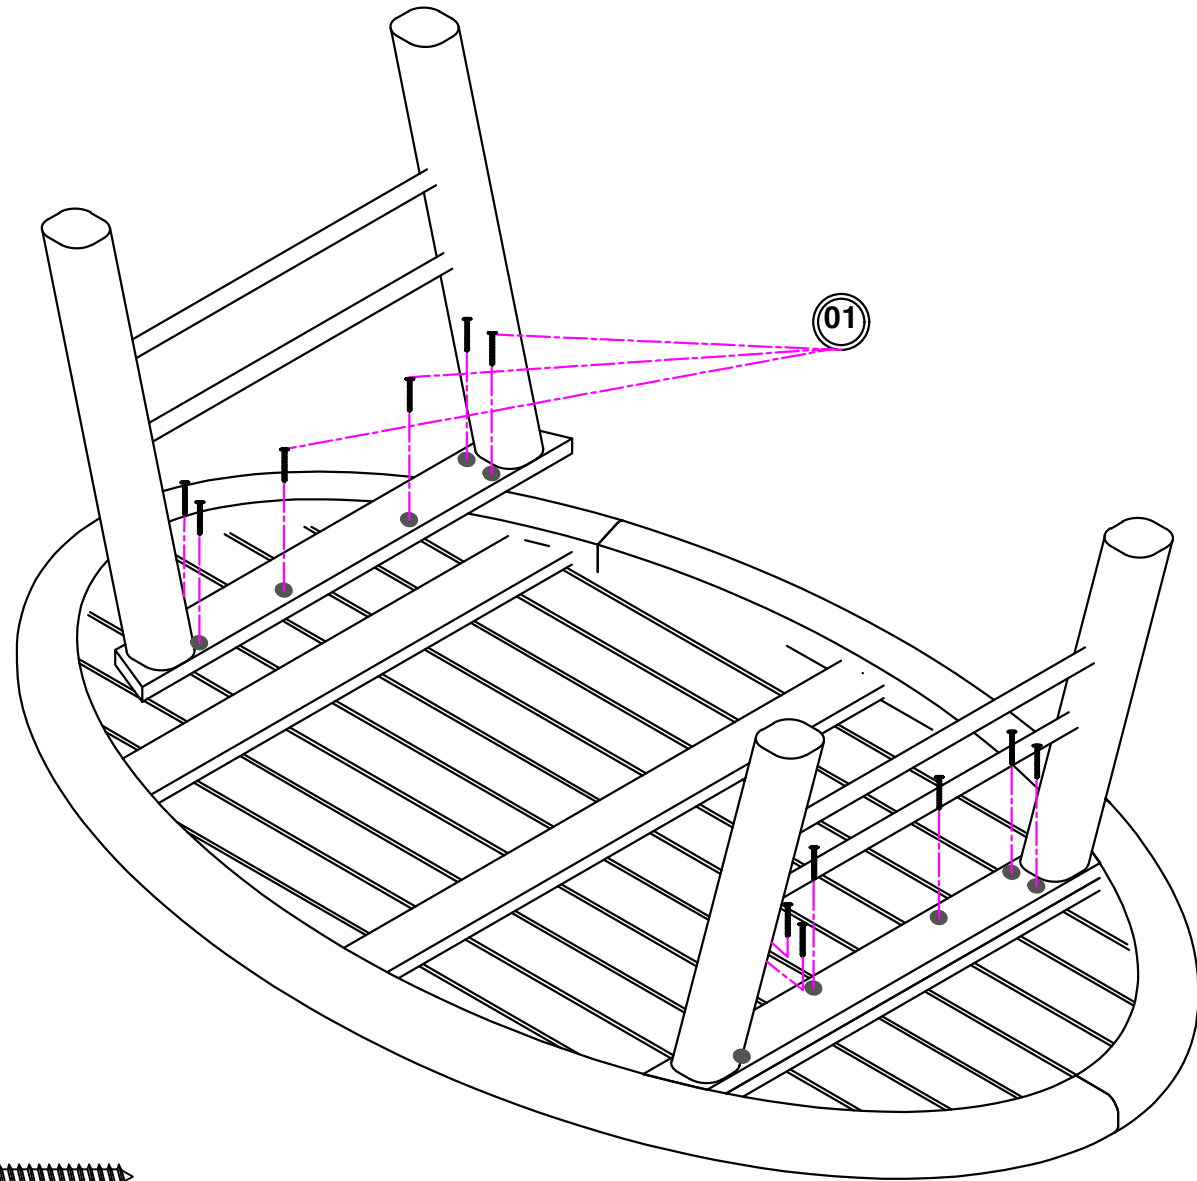

HITEAK

HARDWARE

1) F-Screw M6x20: 12 Pcs

Allen Key M4: 1 Pc