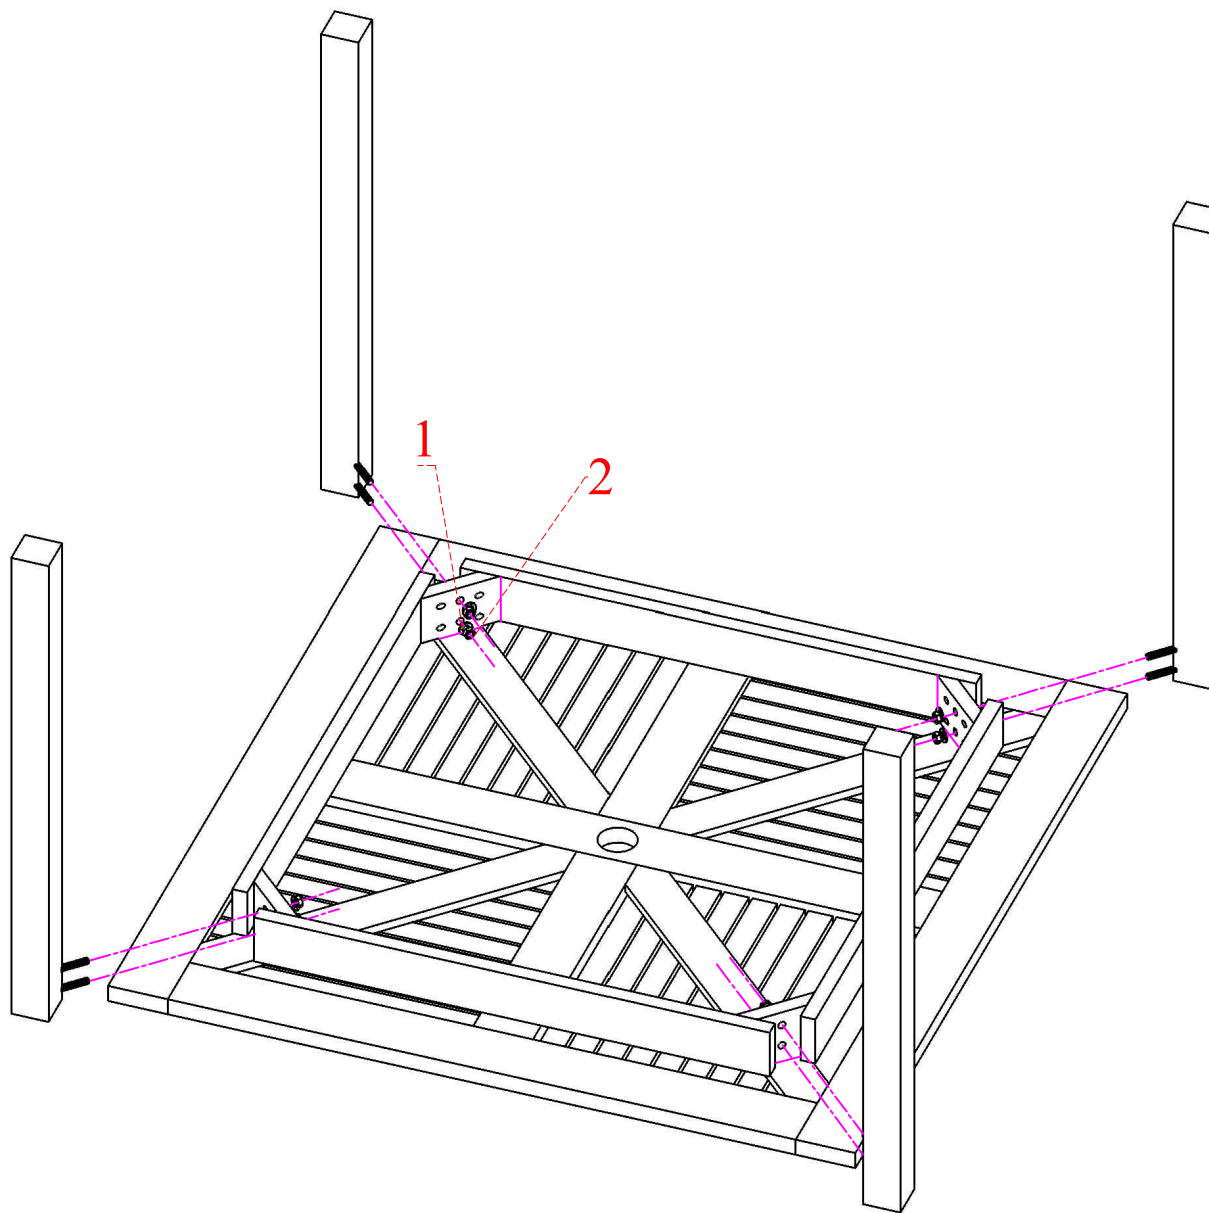

HITEAK

HARDWARE

1) Washer: 8 Pcs 

2) Nut: 8 Pcs 

*) Wrench M17: 1 Pc 