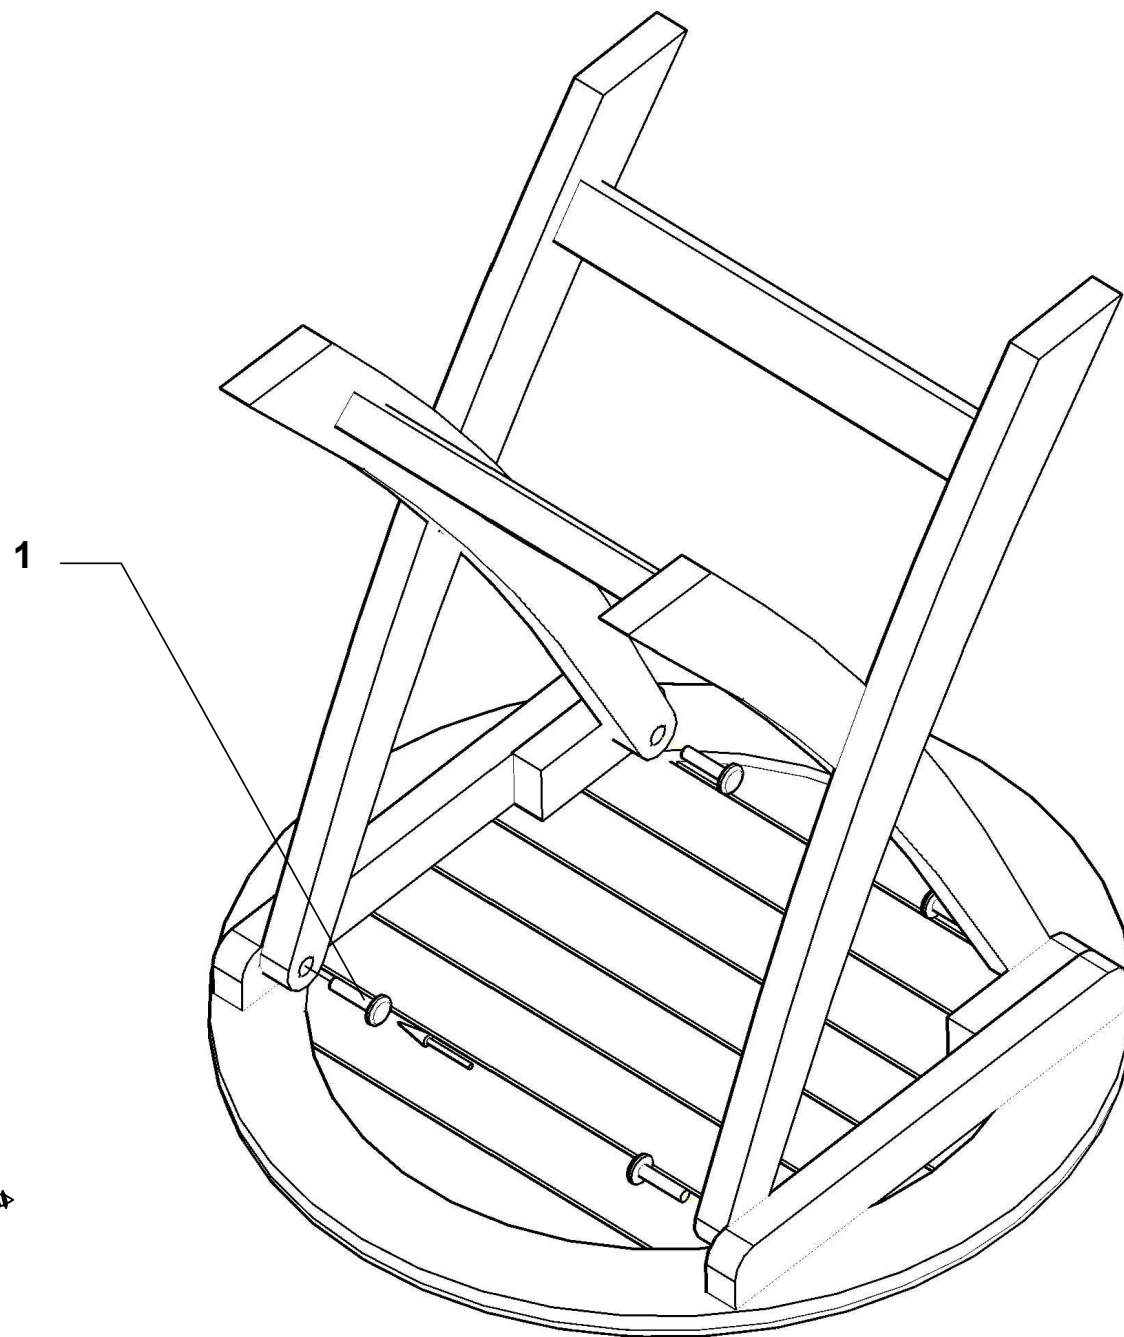

HITAK

HARDWARE

1) Screw M6x30: 4 Pcs 

*) Allen Key M4: 1 Pc 