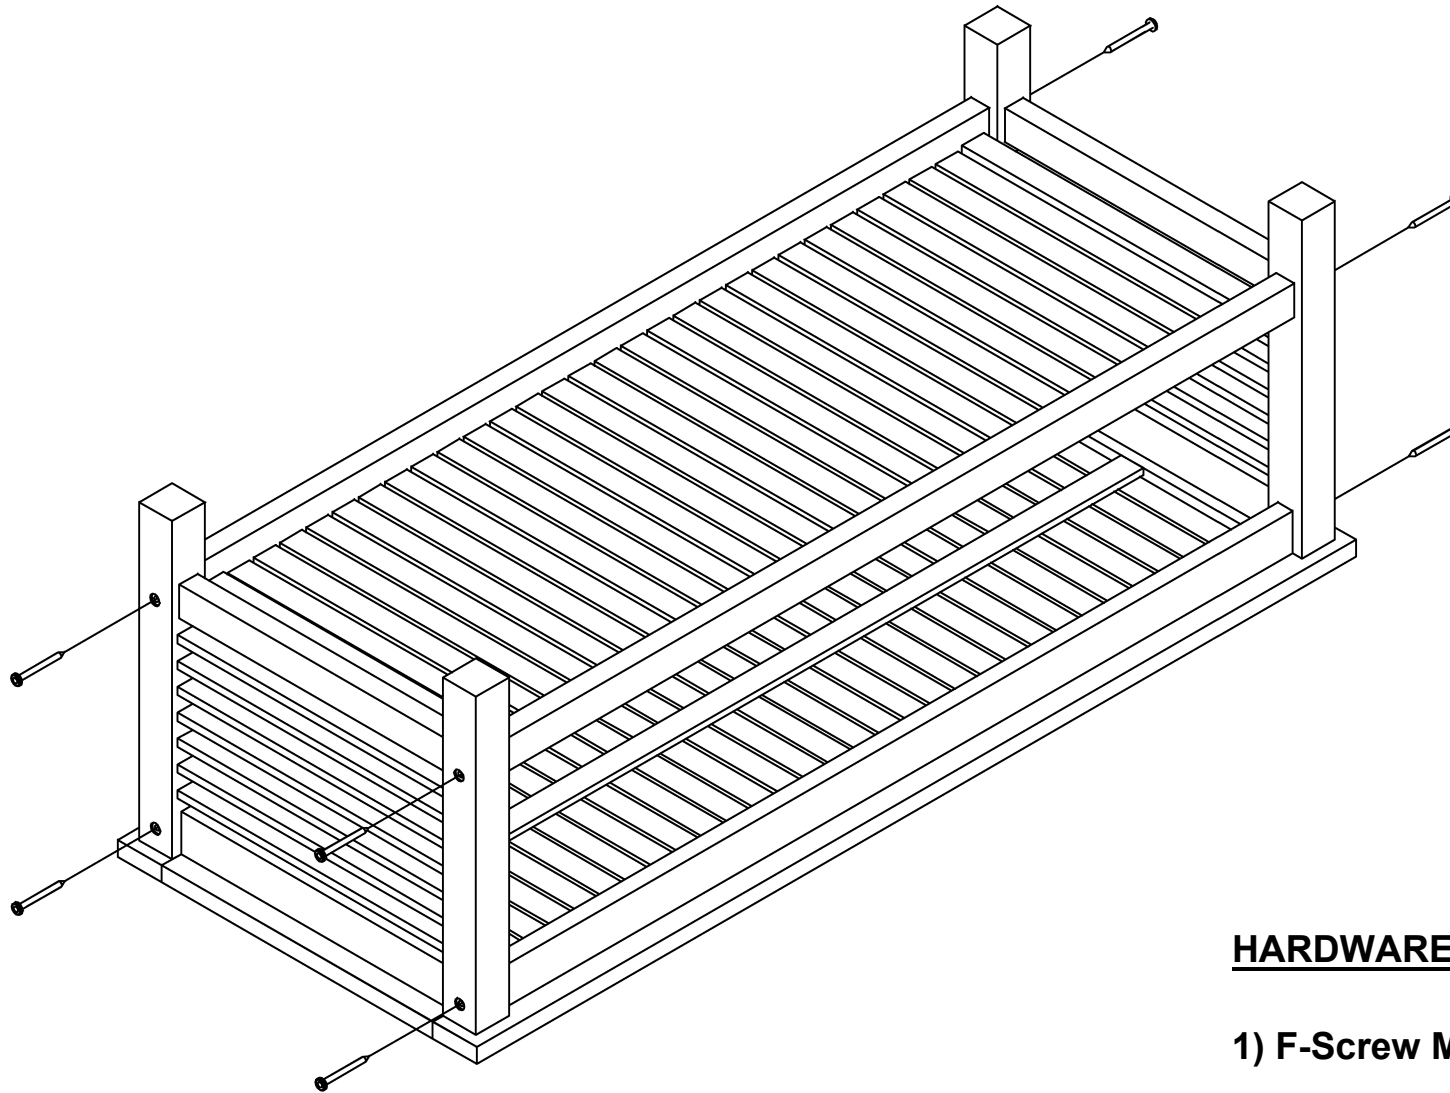

HITEAK

HARDWARE

1) F-Screw M6x70: 8 Pcs

*) Allen Key M4: 2 Pcs