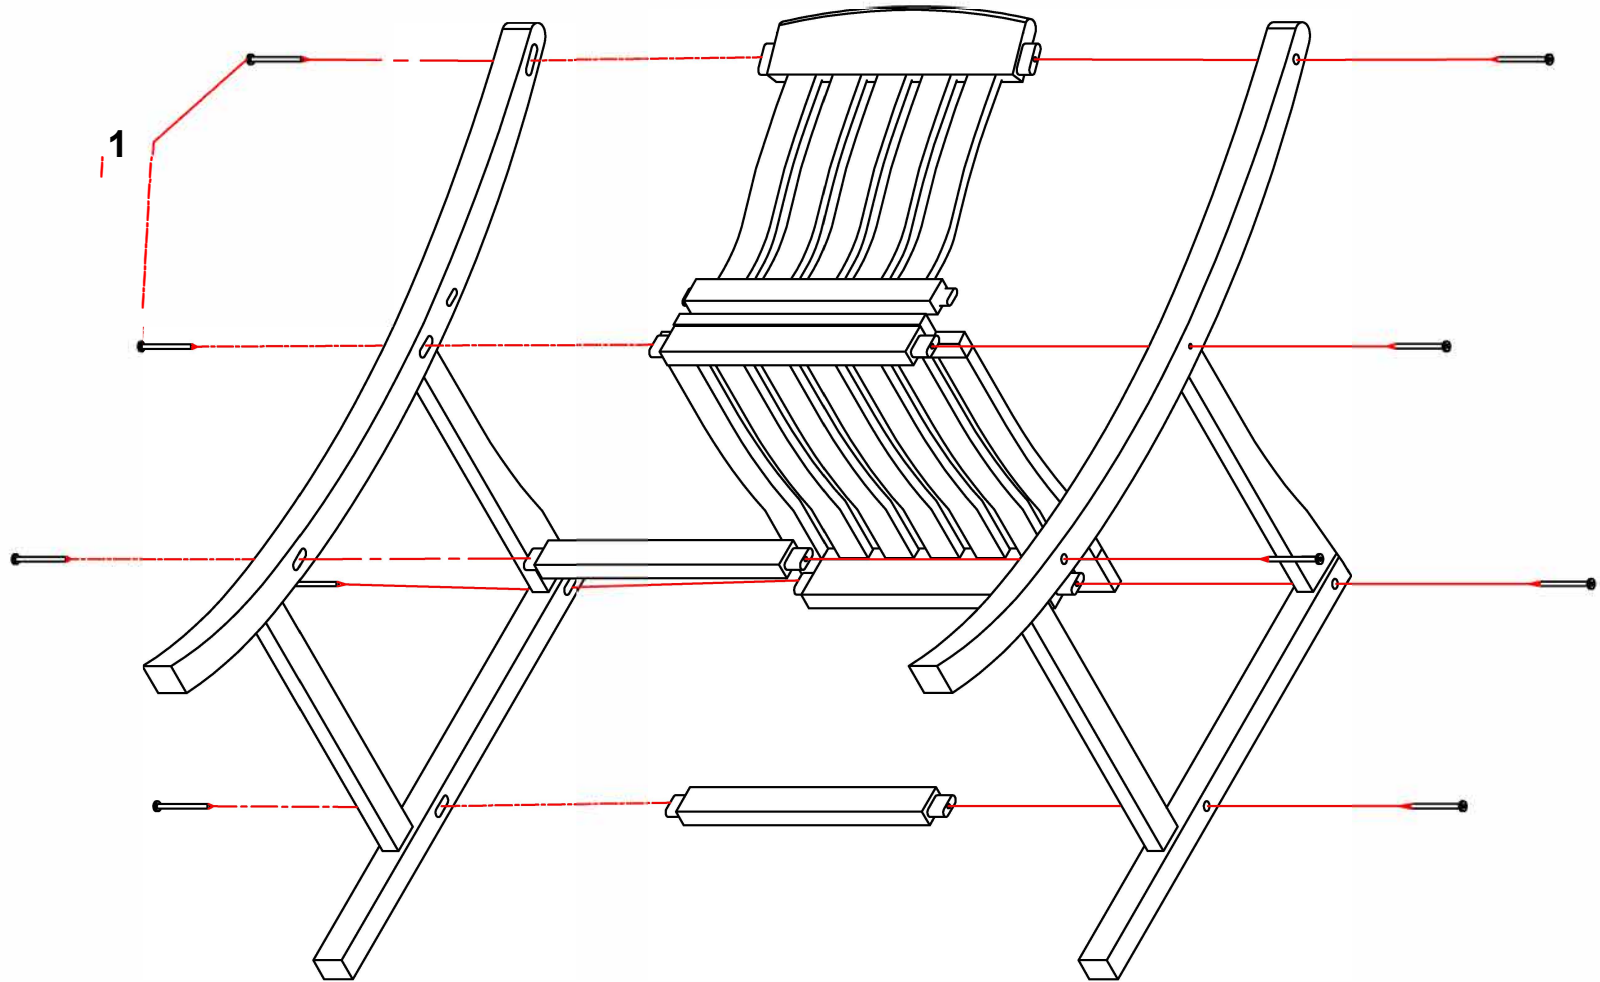

HITEAK

HARDWARE

1) F-Screw M6x40: 8 Pcs 

2) F-Screw M6x60: 8 Pcs 

*) Allen Key M4: 2 Pcs 

HITEAK

HARDWARE

1) F-Screw M7x70: 10 Pcs 

*) Allen Key M4: 2 Pcs 