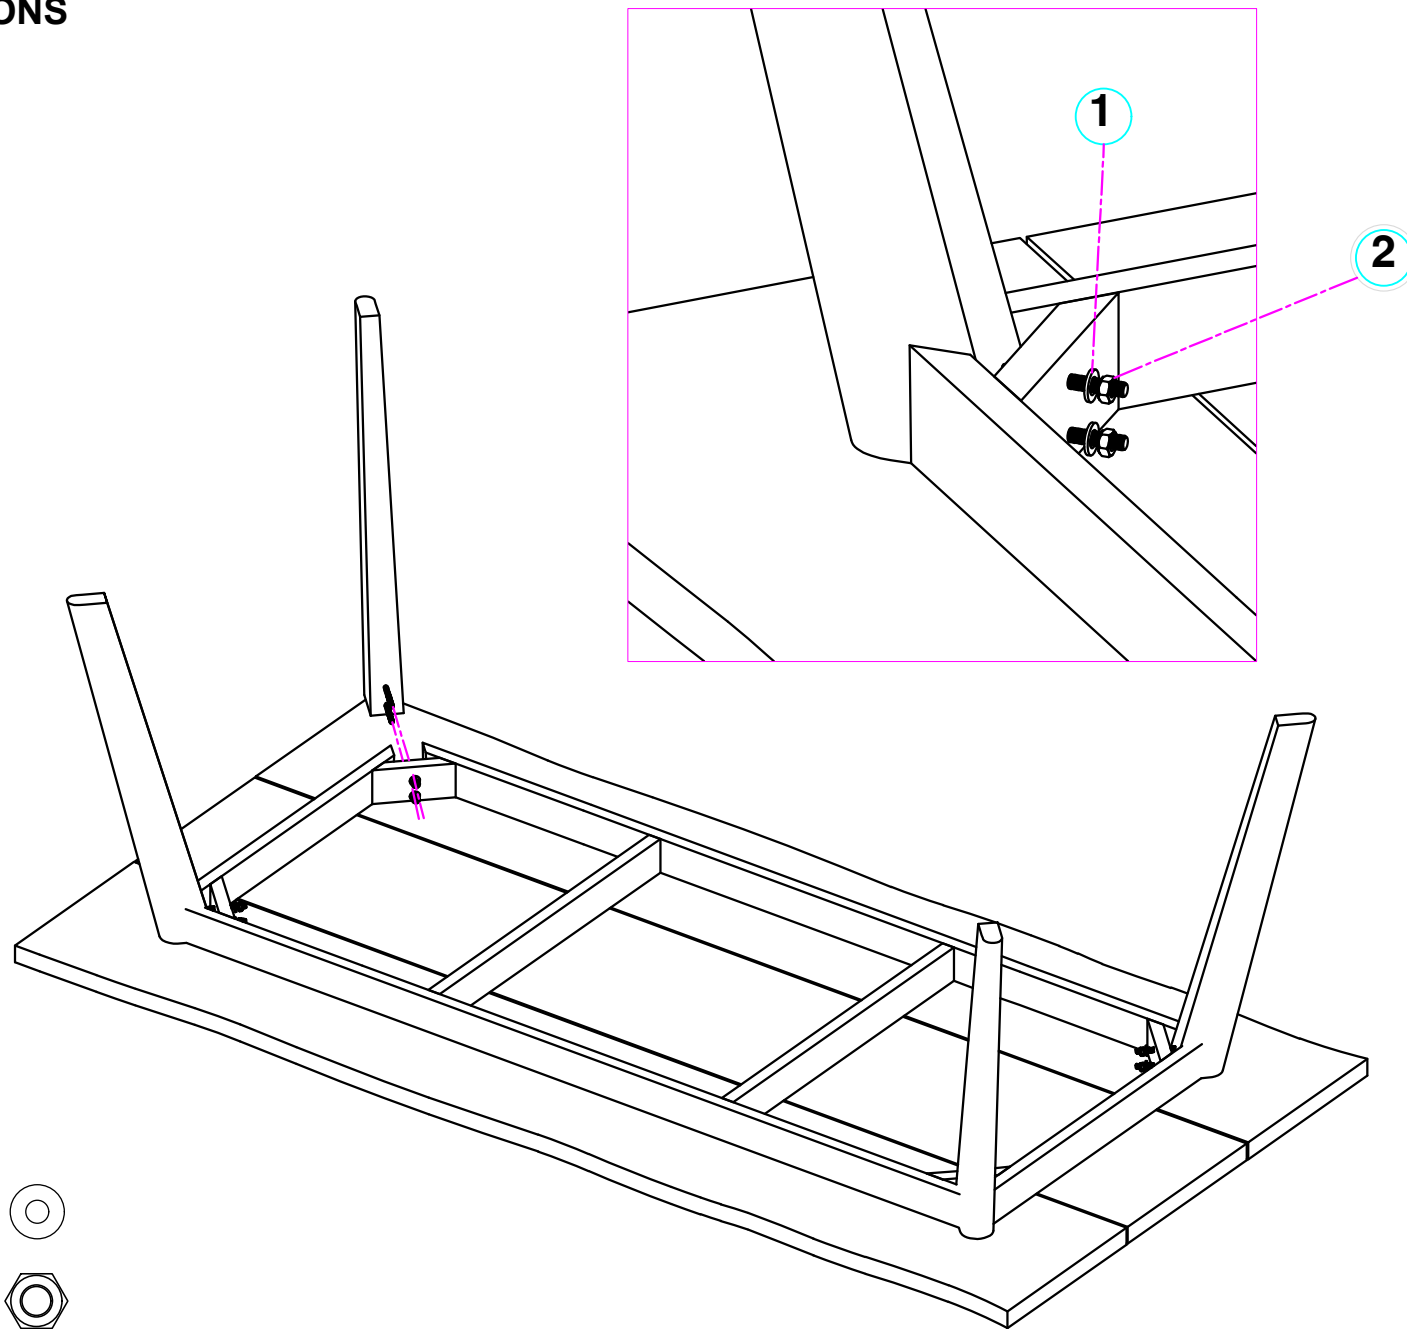

HITEAK

HARDWARE

1) Washer M8: 8 Pcs 

2) Nut M8: 8 Pcs 

*) Wrench M13: 1 Pc 