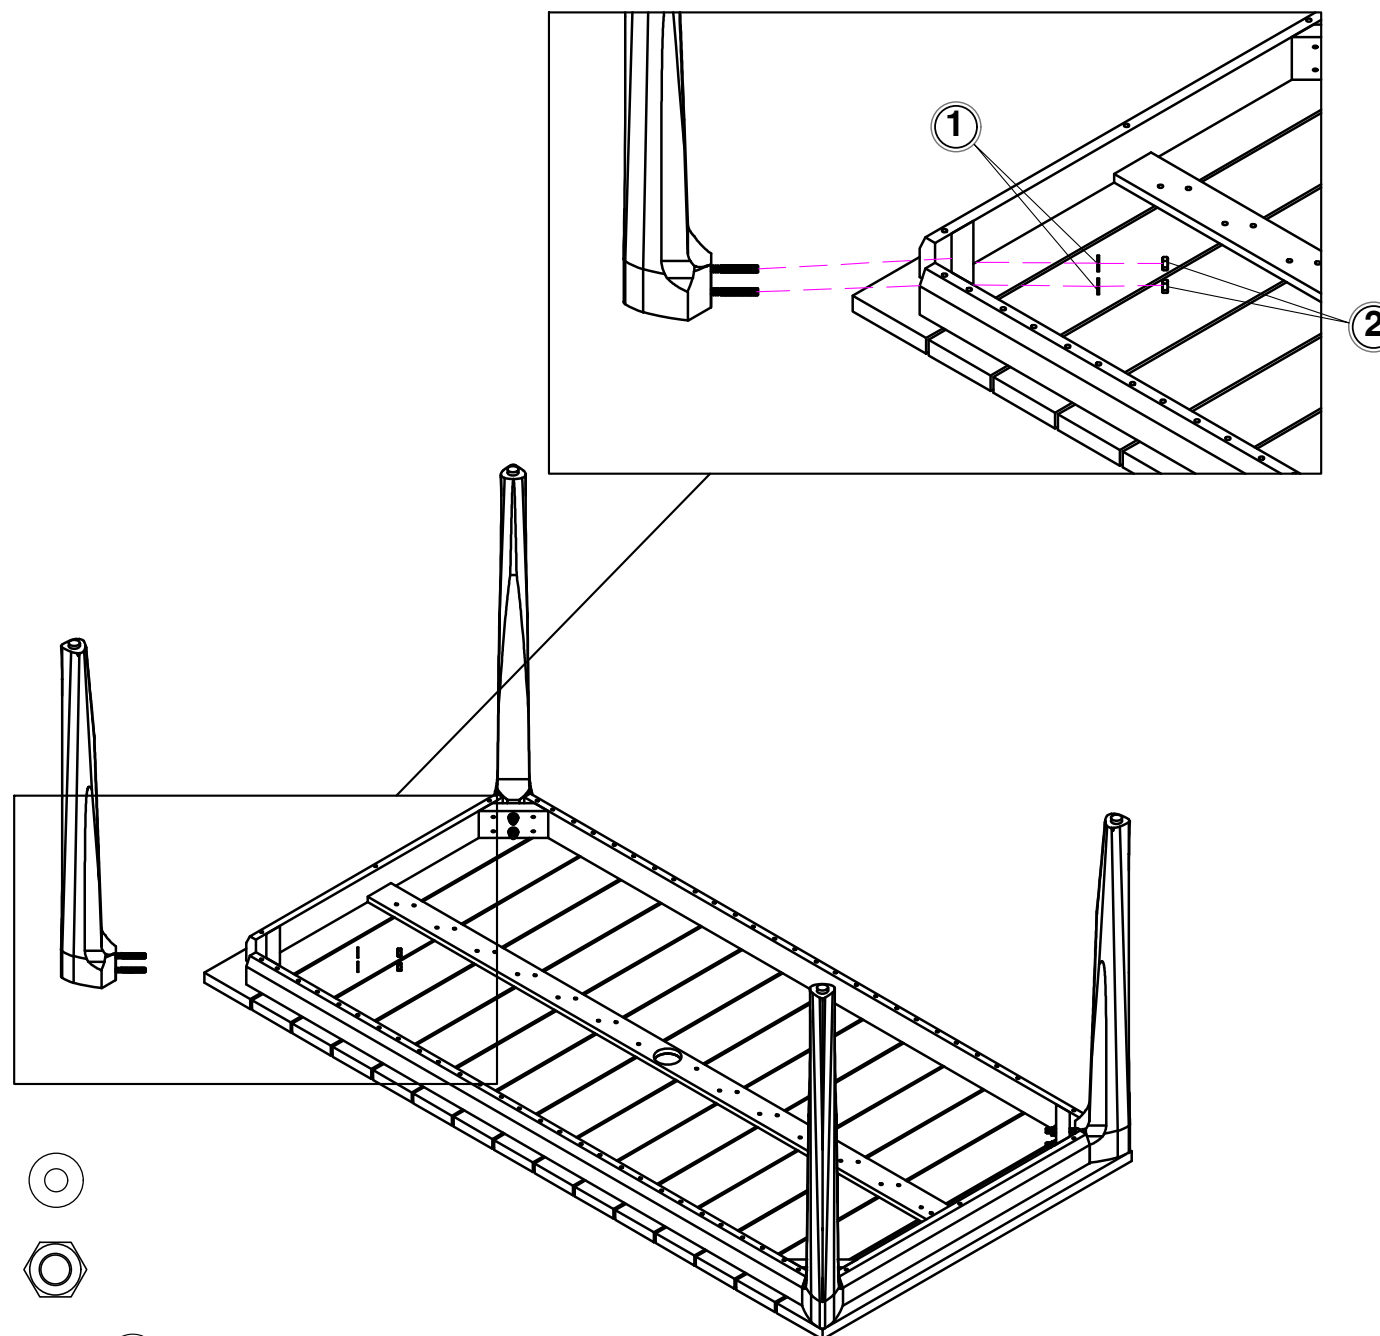

## HARDWARE

1) S.S. Washer: 8 Pcs

2) Hex Nut M10: 8 Pcs

\*) Wrench: 1 Pc