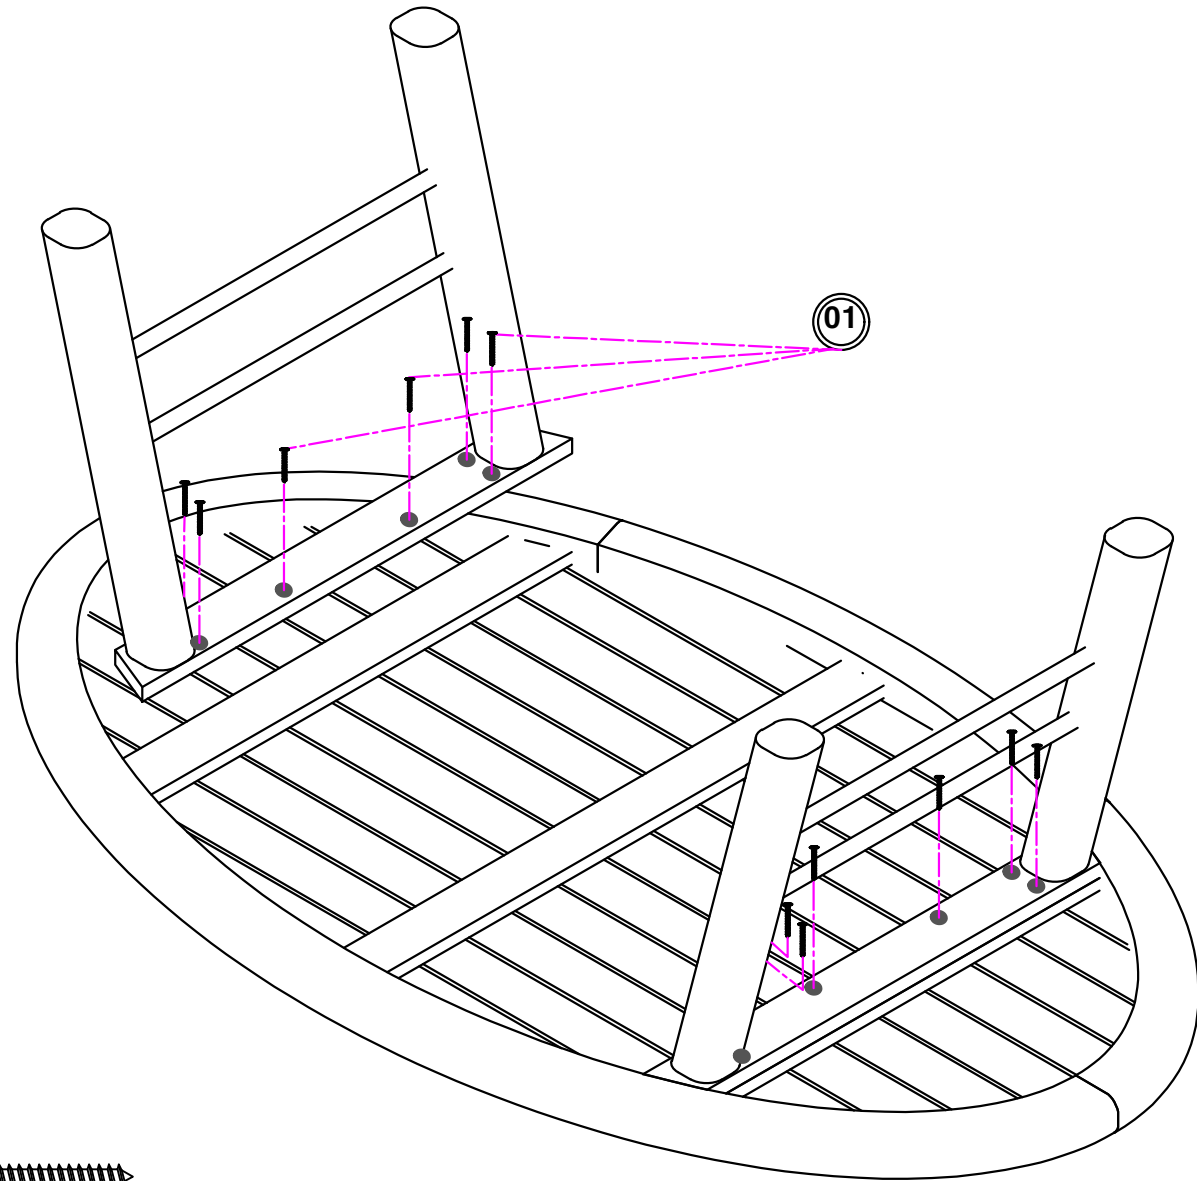

HITEAK

HARDWARE

1) F-Screw M7x90: 6 Pcs 

2) F-Screw M6x40: 4 Pcs 

*) Allen Key M4: 1 Pc 

HITEAK

HARDWARE

1) F-Screw M7x90: 6 Pcs 

2) F-Screw M6x40: 3 Pcs 

*) Allen Key M4: 1 Pc 

HITEAK

HARDWARE

1) F-Screw M6x20: 12 Pcs

Allen Key M4: 1 Pc