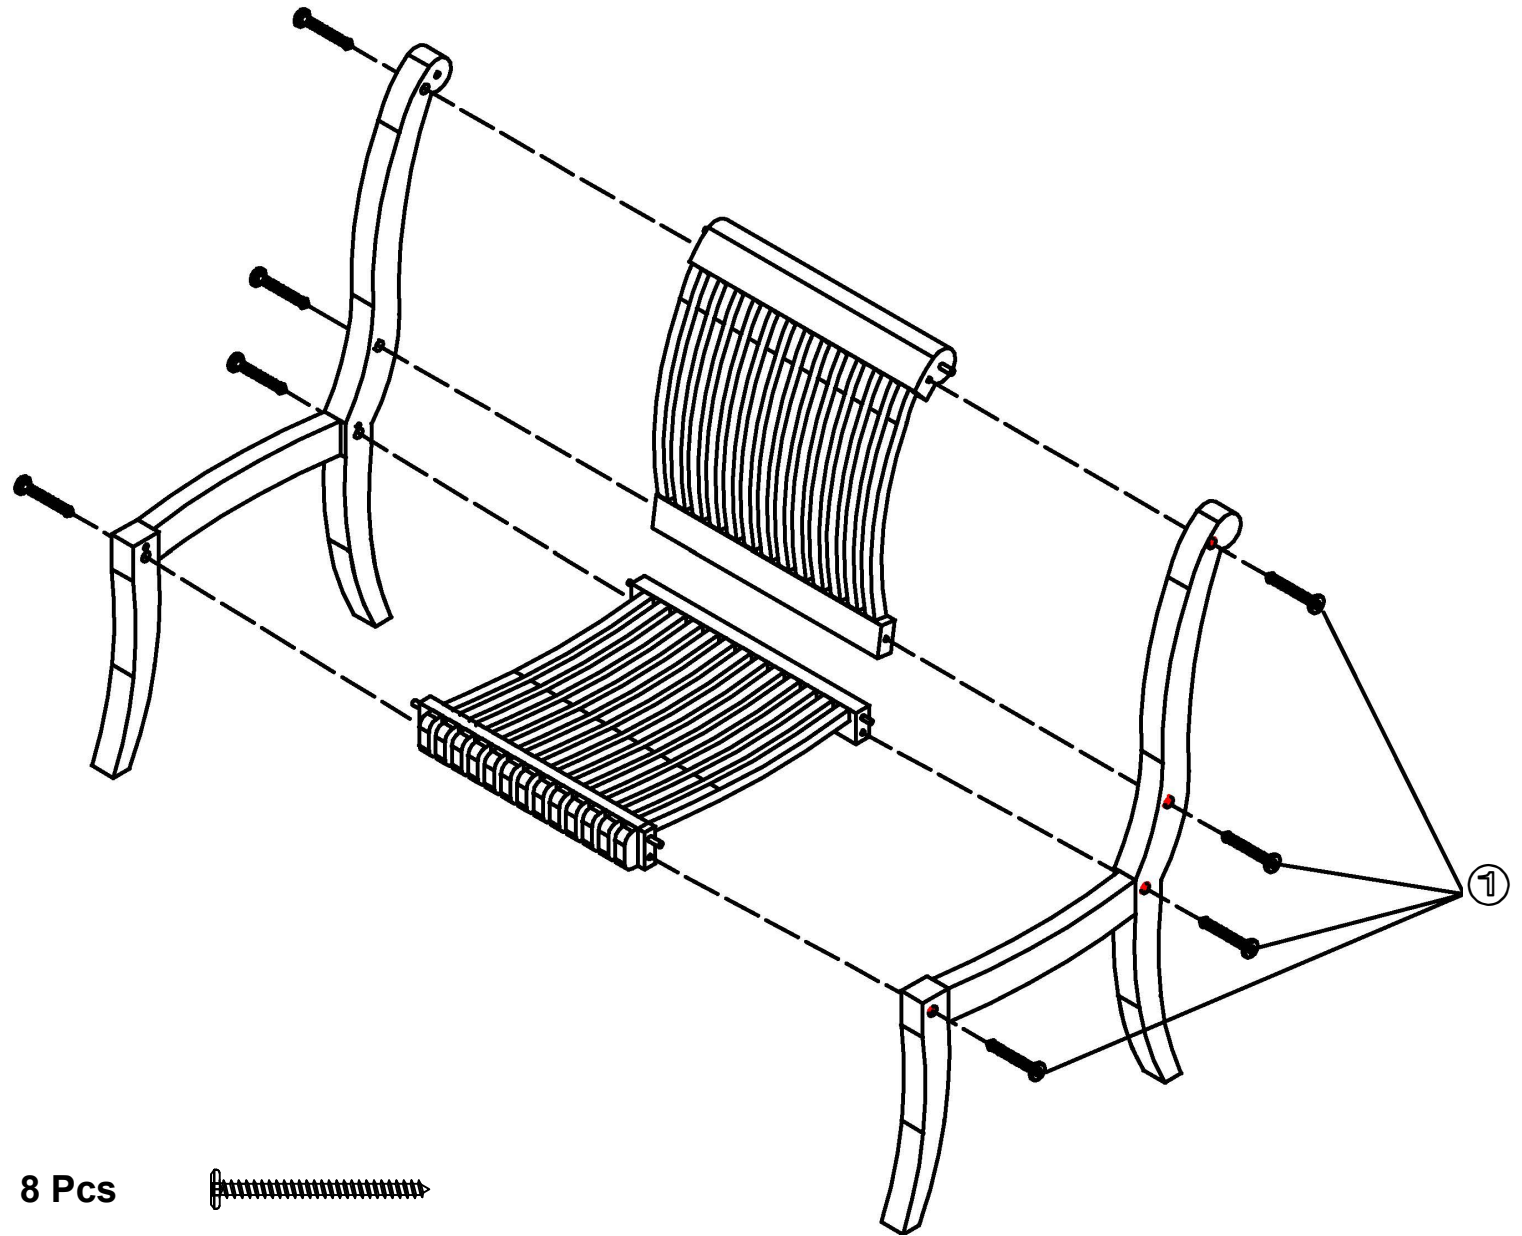

## HARDWARE

1) Wooden Screw M7x70: 8 Pcs

\*) Allen Key M4: 2 Pcs