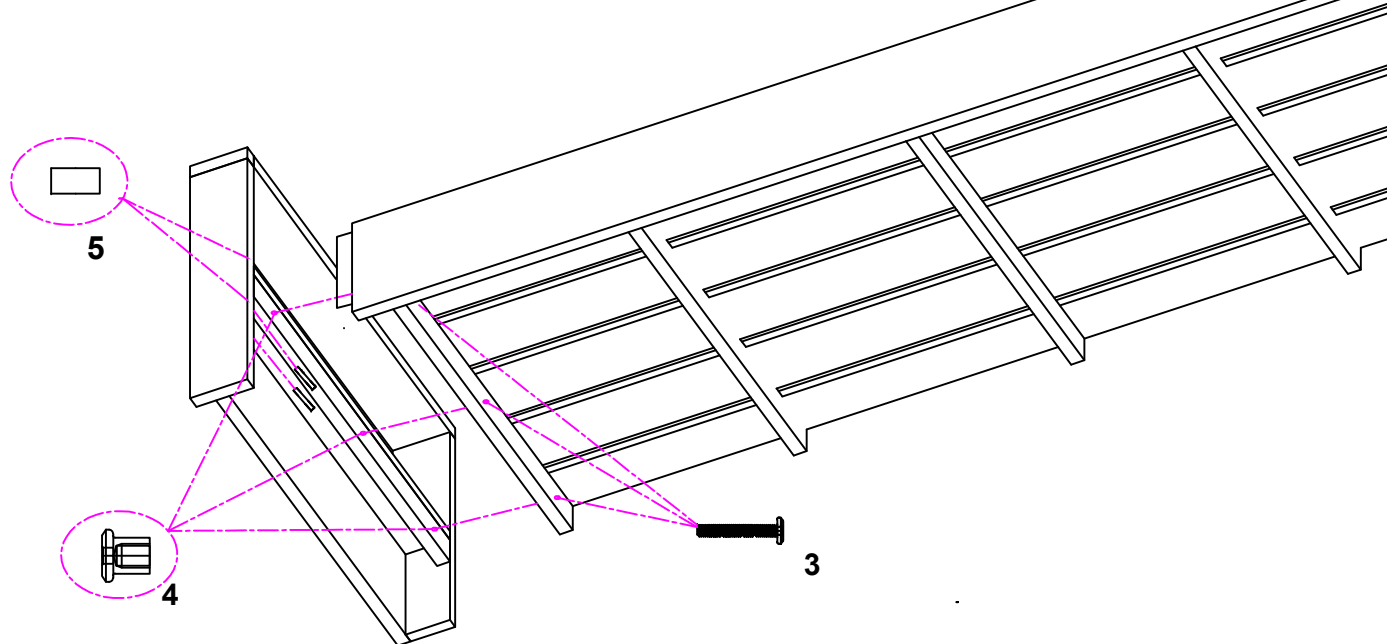

## HARDWARE

- |                   |        |   |
|-------------------|--------|---|
| 1) F-Screw M6x60: | 3 Pcs  |   |
| 2) Bolt M8x35:    | 8 Pcs  |  |
| 3) Bolt M8x40:    | 6 Pcs  |  |
| 4) Sleeve Nut:    | 14 Pcs |  |
| 5) Dowel Ø8:      | 4 Pcs  |  |
| *) Allen Key M4:  | 2 Pcs  |  |