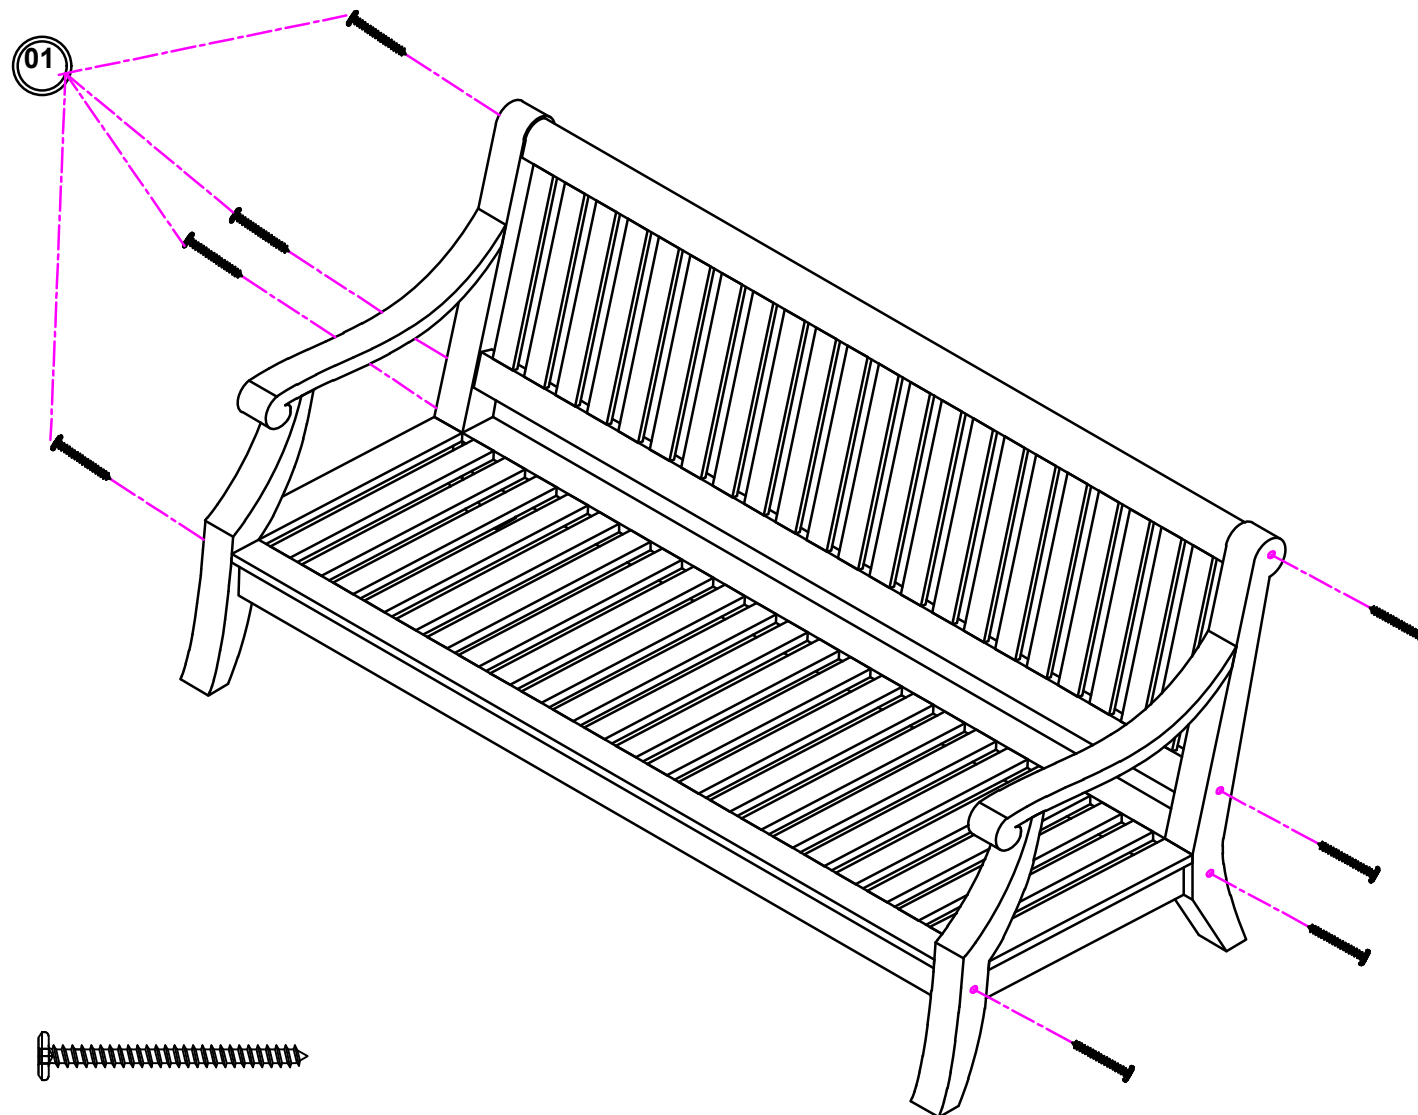

HITEAK

HARDWARE

1) F-Screw M7x90: 8 Pcs 

*) Allen Key M4: 1 Pc 