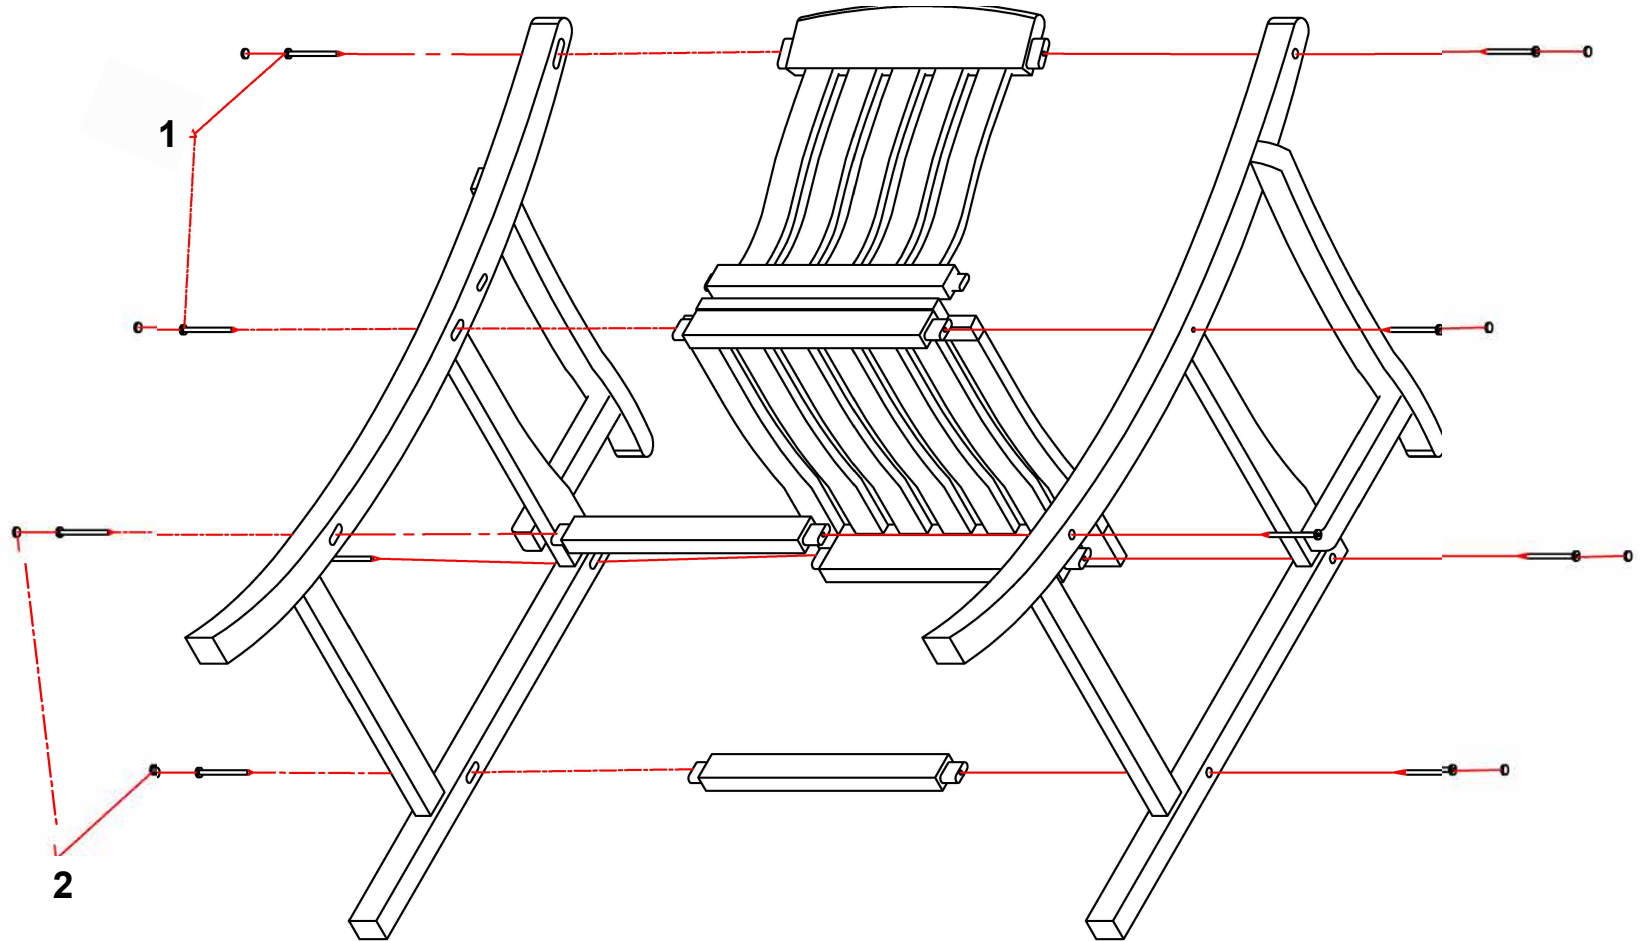

HITEAK

HARDWARE

1) F-Screw M7x70: 10 Pcs 

2) Wooden Plug: 10 Pcs

*) Allen Key: 2 Pcs 