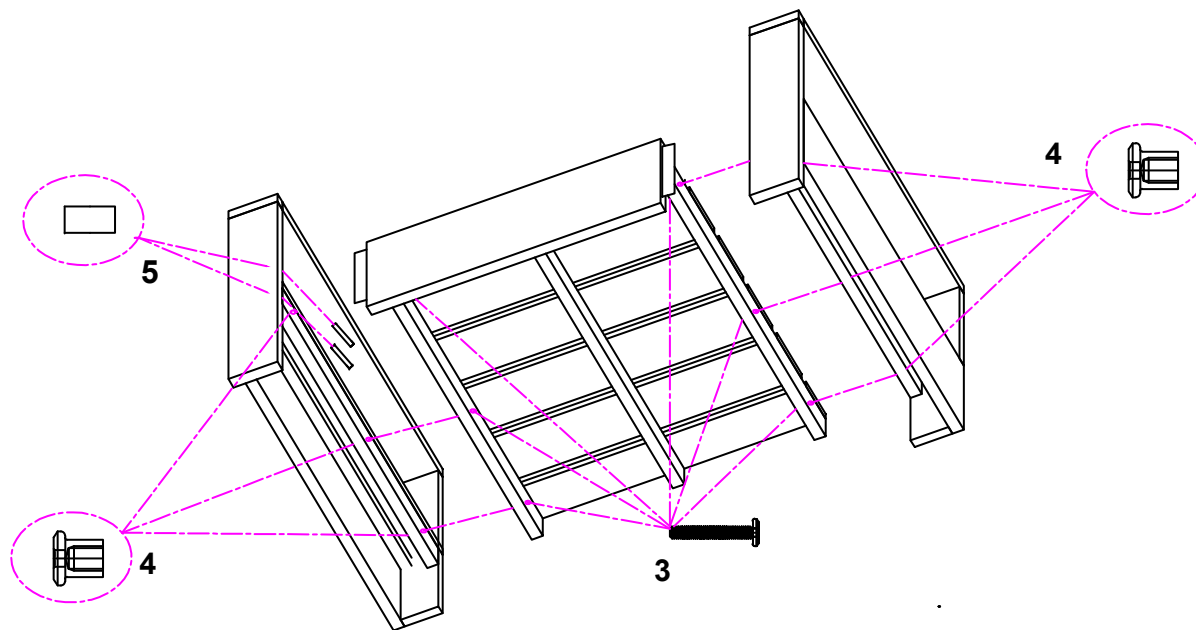

## HARDWARE

1) F-Screw M6x60: 1 Pc 

2) Bolt M8x35: 8 Pcs 

3) Bolt M8x40: 6 Pcs 

4) Sleeve Nut: 14 Pcs 

5) Dowel Ø8: 4 Pcs 

\*) Allen Key M4: 2 Pcs 