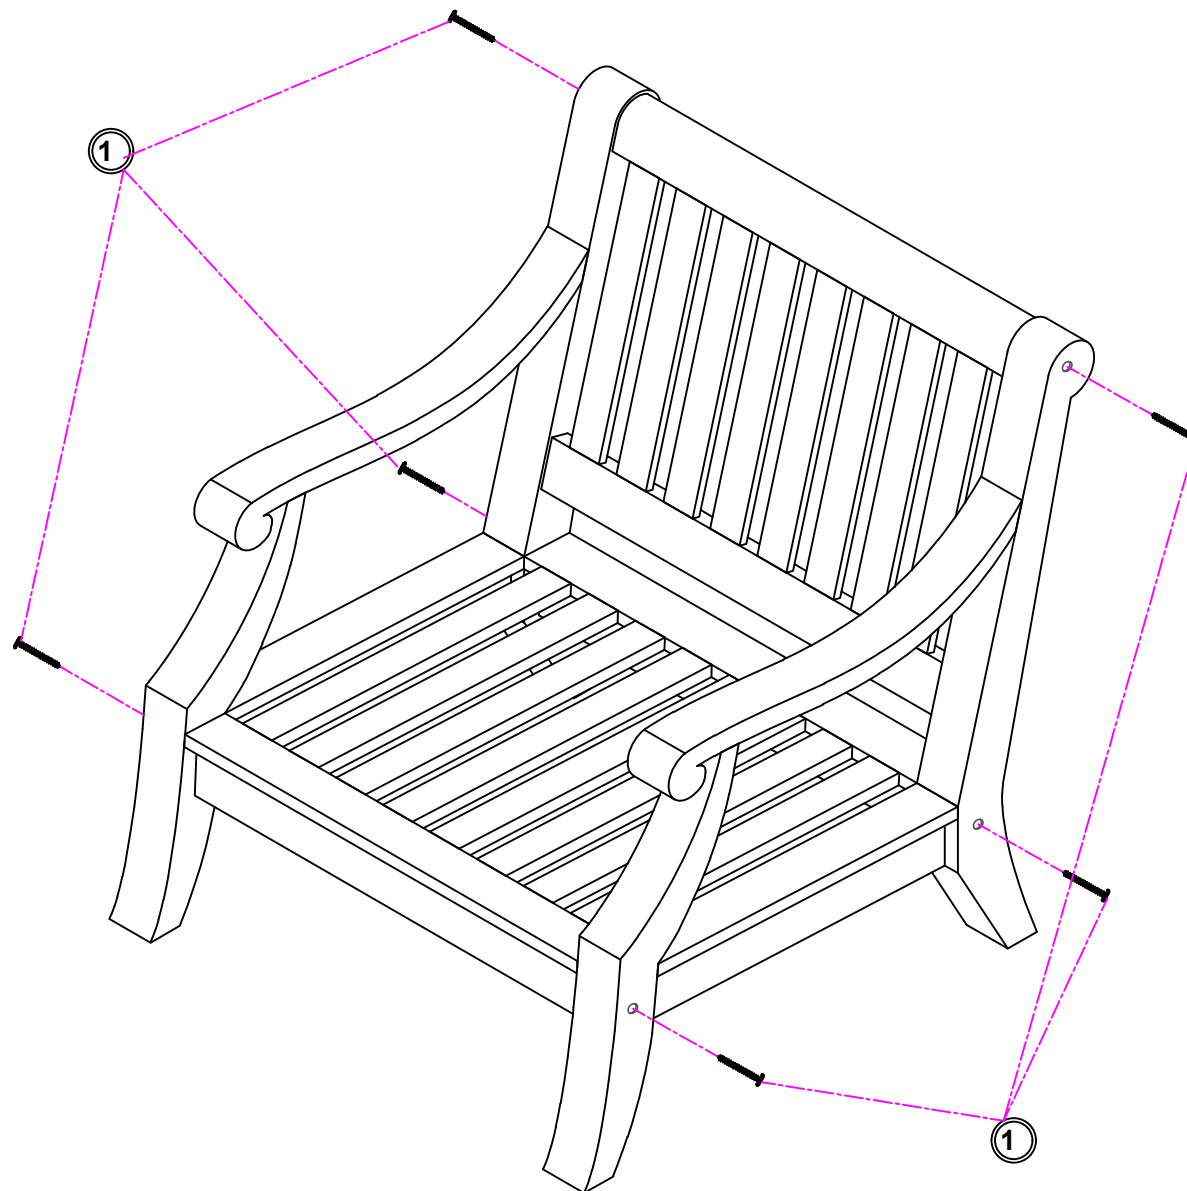

## HARDWARE

1) F-Screw M7x90: 6 Pcs 

\*) Allen Key M4: 1 Pc 