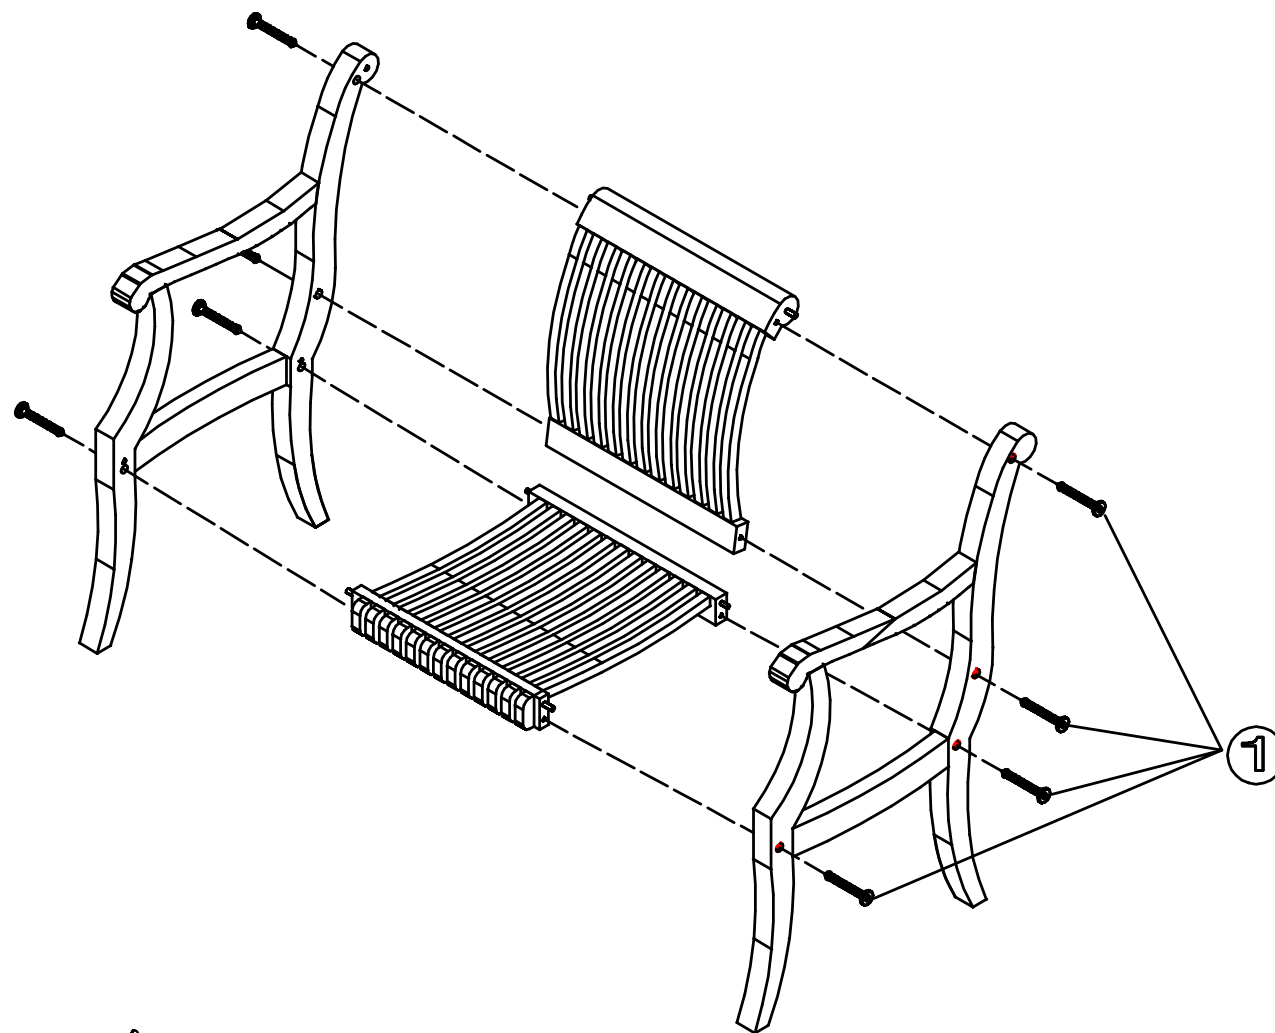

HITEAK

HARDWARE

1) Wooden Screw M7x70:

8 Pcs

2) Allen Key M4:

2 Pcs