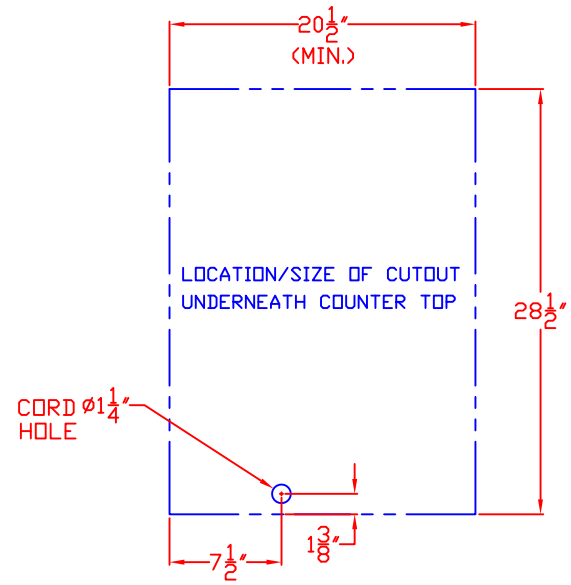

1/20/10

LYNX 30 IN. WARMING DRAWER
MODEL L30WD
W/ DIMENSIONS

ISLAND CUTOUT
IN BLUE

TOP VIEW

FRONT VIEW

SIDE VIEW

DRAWER EXTENDED

LYNX 30 IN. WARMING DRAWER
MODEL L30WD
ISLAND CUTOUT

TOP VIEW

FRONT VIEW

SIDE VIEW