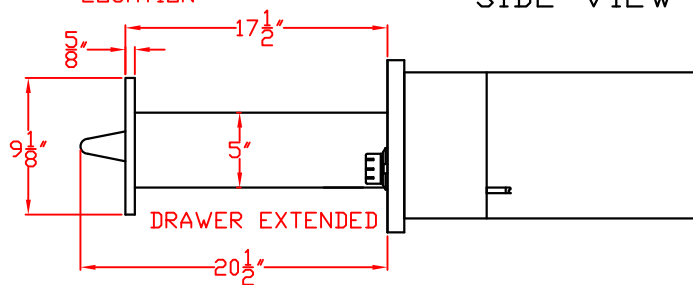

1/20/10

LYNX 30 IN. WARMING DRAWER
MODEL L30WD
W/ DIMENSIONS

ISLAND CUTOUT
IN BLUE

TOP VIEW

FRONT VIEW

SIDE VIEW

DRAWER EXTENDED

LYNX 30 IN. WARMING DRAWER
MODEL L30WD
ISLAND CUTOUT

TOP VIEW

FRONT VIEW

SIDE VIEW