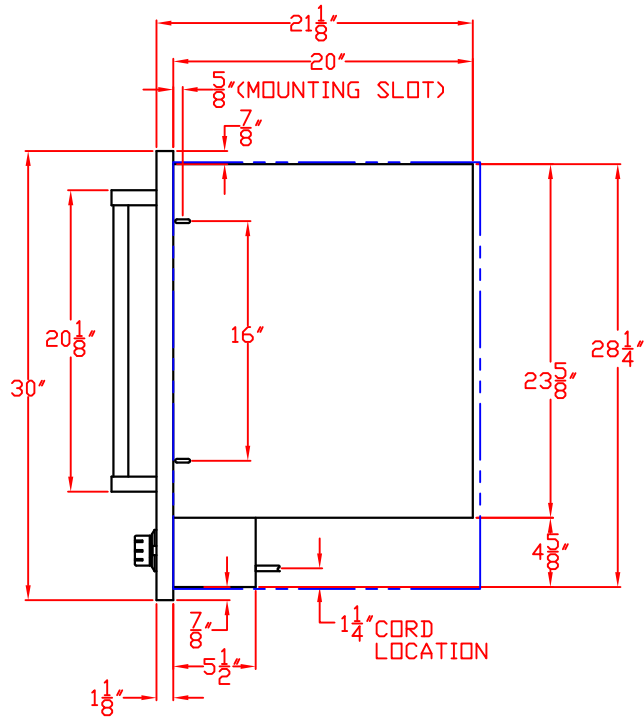

1/20/10

LYNX 30 IN. WARMING DRAWER
MODEL L30WD
W/ DIMENSIONS

ISLAND CUTOUT
IN BLUE

TOP VIEW

FRONT VIEW

SIDE VIEW

DRAWER EXTENDED

LYNX 30 IN. WARMING DRAWER
MODEL L30WD
ISLAND CUTOUT

TOP VIEW

FRONT VIEW

SIDE VIEW