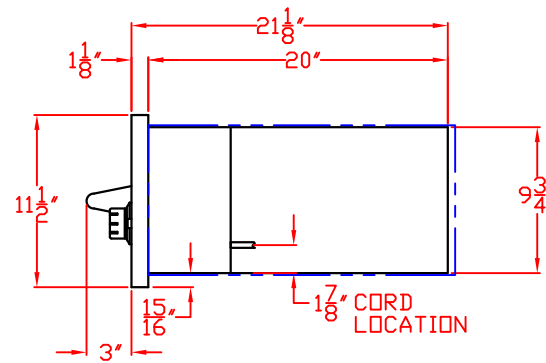

1/20/10

LYNX 30 IN. WARMING DRAWER
MODEL L30WD
W/ DIMENSIONS

ISLAND CUTOUT
IN BLUE

TOP VIEW

FRONT VIEW

SIDE VIEW

DRAWER EXTENDED

LYNX 30 IN. WARMING DRAWER
MODEL L30WD
ISLAND CUTOUT

TOP VIEW

FRONT VIEW

SIDE VIEW