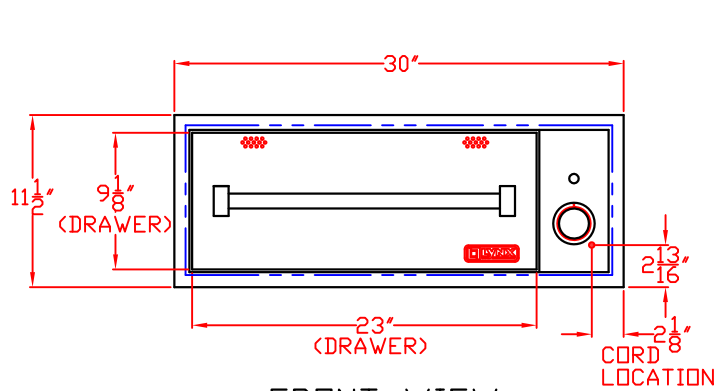

1/20/10

LYNX 30 IN. WARMING DRAWER
MODEL L30WD
W/ DIMENSIONS

ISLAND CUTOUT
IN BLUE

TOP VIEW

FRONT VIEW

SIDE VIEW

DRAWER EXTENDED

LYNX 30 IN. WARMING DRAWER
MODEL L30WD
ISLAND CUTOUT

TOP VIEW

FRONT VIEW

SIDE VIEW