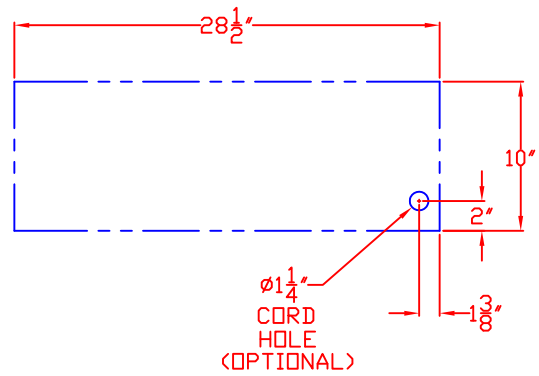

1/20/10

LYNX 30 IN. WARMING DRAWER
MODEL L30WD
W/ DIMENSIONS

ISLAND CUTOUT
IN BLUE

TOP VIEW

FRONT VIEW

SIDE VIEW

DRAWER EXTENDED

LYNX 30 IN. WARMING DRAWER
MODEL L30WD
ISLAND CUTOUT

TOP VIEW

FRONT VIEW

SIDE VIEW