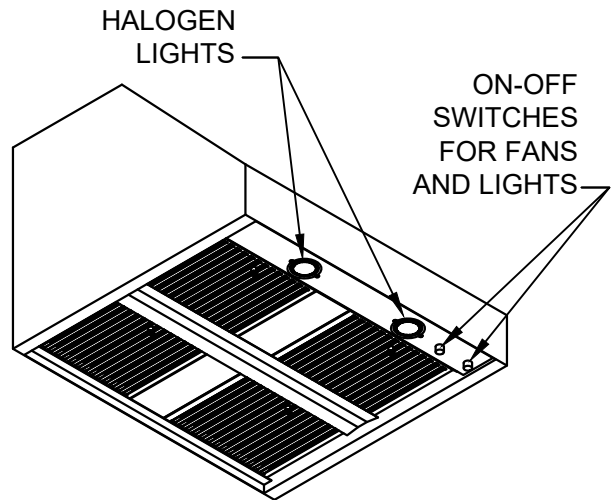

WWW.BULLBBQ.COM

SPEC SHEET
ITEM # 66009
36 INCH VENT HOOD

TOP ISOMETRIC VIEW

TOP VIEW

BOTTOM ISOMETRIC VIEW

FRONT VIEW

SIDE VIEW

NOTES: