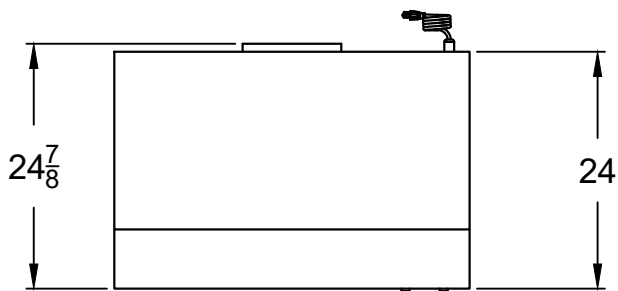

WWW.BULLBBQ.COM

SPEC SHEET
ITEM # 66009
36 INCH VENT HOOD

TOP ISOMETRIC VIEW

TOP VIEW

BOTTOM ISOMETRIC VIEW

FRONT VIEW

SIDE VIEW

NOTES:

- 1) ALL DIMENSIONS ARE IN INCH UNITS
- 2) VENT HOOD IS RATED AT 1250 CFM

v.2022.10.21