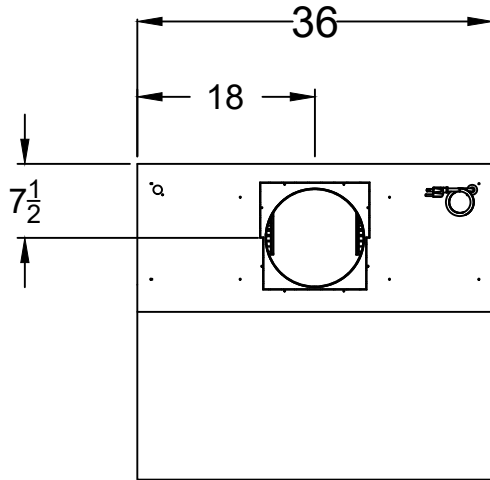

WWW.BULLBBQ.COM

SPEC SHEET
ITEM # 66009
36 INCH VENT HOOD

TOP ISOMETRIC VIEW

TOP VIEW

BOTTOM ISOMETRIC VIEW

FRONT VIEW

SIDE VIEW

NOTES:

- 1) ALL DIMENSIONS ARE IN INCH UNITS
- 2) VENT HOOD IS RATED AT 1250 CFM

v.2022.10.21