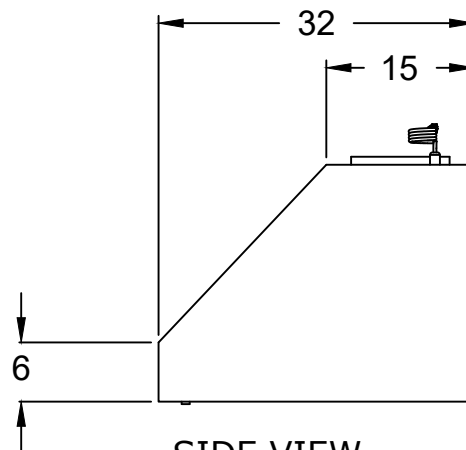

WWW.BULLBBQ.COM

SPEC SHEET
ITEM # 66009
36 INCH VENT HOOD

TOP ISOMETRIC VIEW

TOP VIEW

BOTTOM ISOMETRIC VIEW

FRONT VIEW

SIDE VIEW

NOTES:

- 1) ALL DIMENSIONS ARE IN INCH UNITS
- 2) VENT HOOD IS RATED AT 1250 CFM

v.2022.10.21