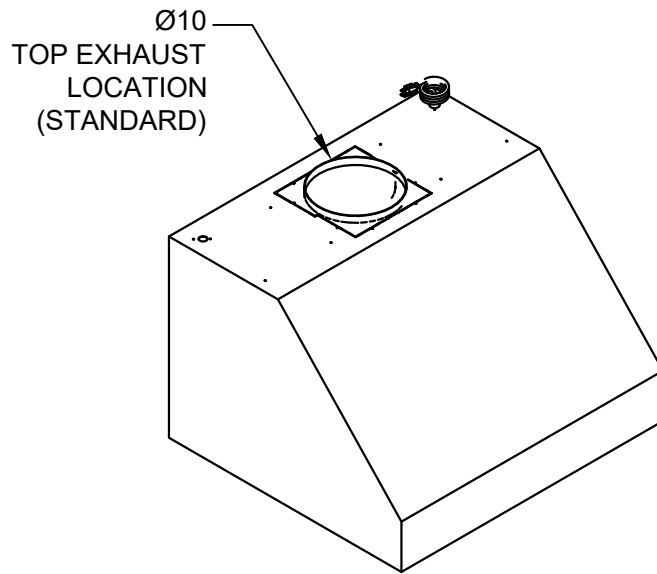

WWW.BULLBBQ.COM

SPEC SHEET
ITEM # 66009
36 INCH VENT HOOD

TOP ISOMETRIC VIEW

TOP VIEW

BOTTOM ISOMETRIC VIEW

FRONT VIEW

SIDE VIEW

NOTES:

- 1) ALL DIMENSIONS ARE IN INCH UNITS
- 2) VENT HOOD IS RATED AT 1250 CFM

v.2022.10.21