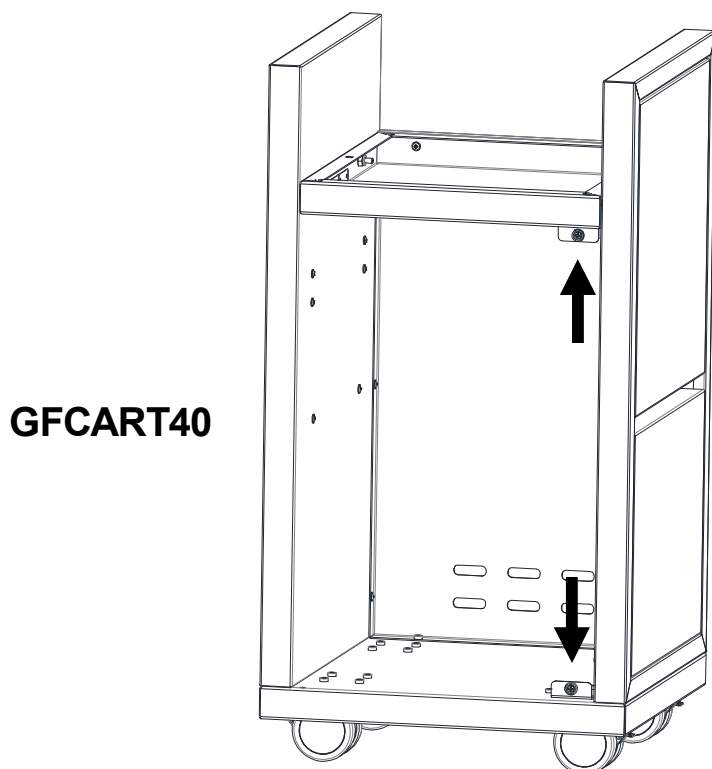

INSTRUCTION MANUAL FOR LE GRIDDLE FREESTANDING CARTS

GFCART40 (1 door)

GFCART75 (2 doors)

GFCART105 (2 doors)

For the latest news and product updates, please visit: LeGriddleUS.com

Hardware packing list

| No | Components | Picture | Q'ty | | |
|----|-----------------------------|---|----------|----------|-----------|
| | | | GFCART40 | GFCART75 | GFCART105 |
| 1 | Top panel |  | 1 | 1 | 1 |
| 2 | Bottom panel |  | 1 | 1 | 1 |
| 3 | Door handle |  | 1 | 2 | 2 |
| 4 | Rear panel |  | 1 | 1 | 1 |
| 5 | Door,left |  | 1 | 1 | 1 |
| 6 | Door,right |  | 0 | 1 | 1 |
| 7 | Door inner |  | 1 | 2 | 2 |
| 8 | Side panel,left |  | 1 | 1 | 1 |
| 9 | Right panel, right |  | 1 | 1 | 1 |
| 10 | Trim piece |  | 2 | 2 | 2 |
| A | M6 Screw |  | 28 | 31 | 32 |
| B | Door axle |  | 1 | 2 | 2 |
| N1 | M6 Nut |  | 27 | 29 | 30 |
| C | Self tapping screw |  | 22 | 29 | 30 |
| D | Self tapping screw-flat top |  | 2 | 4 | 4 |
| E | M4 screw |  | 4 | 4 | 4 |
| N2 | M4 Nut |  | 4 | 4 | 4 |
| F | M8 screw |  | 2 | 2 | 2 |
| G | magnet bracket |  | 2 | 2 | 2 |
| H | Rubber grommet |  | 1 | 2 | 2 |
| M | Magnet,negative |  | 2 | 4 | 4 |
| W | Casters with brake |  | 4 | 4 | 4 |

LEFT

RIGHT

GFCART40

GFCART75

GFCART105

GFCART75

GFCART105

For griddle assembly