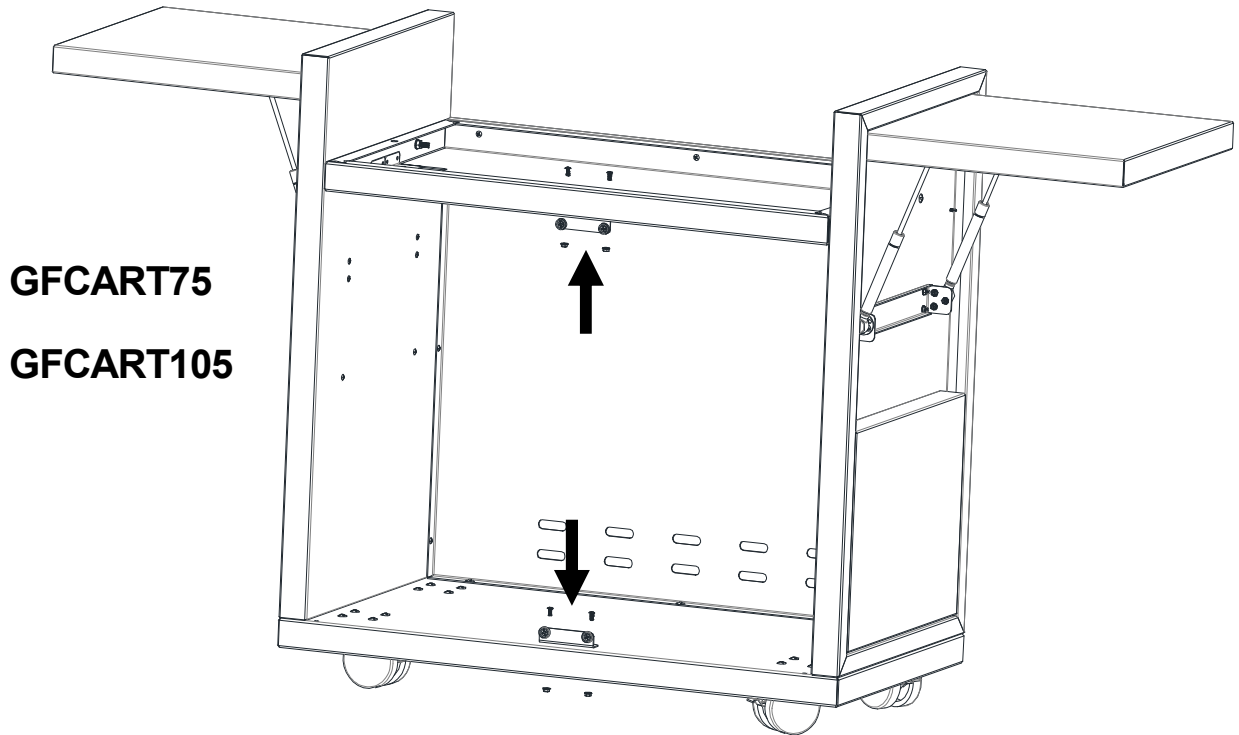

INSTRUCTION MANUAL FOR LE GRIDDLE FREESTANDING CARTS

GFCART40 (1 door)

GFCART75 (2 doors)

GFCART105 (2 doors)

For the latest news and product updates, please visit: LeGriddleUS.com

Hardware packing list

| No | Components | Picture | Q'ty | | |
|----|-----------------------------|---|----------|----------|-----------|
| | | | GFCART40 | GFCART75 | GFCART105 |
| 1 | Top panel |  | 1 | 1 | 1 |
| 2 | Bottom panel |  | 1 | 1 | 1 |
| 3 | Door handle |  | 1 | 2 | 2 |
| 4 | Rear panel |  | 1 | 1 | 1 |
| 5 | Door,left |  | 1 | 1 | 1 |
| 6 | Door,right |  | 0 | 1 | 1 |
| 7 | Door inner |  | 1 | 2 | 2 |
| 8 | Side panel,left |  | 1 | 1 | 1 |
| 9 | Right panel, right |  | 1 | 1 | 1 |
| 10 | Trim piece |  | 2 | 2 | 2 |
| A | M6 Screw |  | 28 | 31 | 32 |
| B | Door axle |  | 1 | 2 | 2 |
| N1 | M6 Nut |  | 27 | 29 | 30 |
| C | Self tapping screw |  | 22 | 29 | 30 |
| D | Self tapping screw-flat top |  | 2 | 4 | 4 |
| E | M4 screw |  | 4 | 4 | 4 |
| N2 | M4 Nut |  | 4 | 4 | 4 |
| F | M8 screw |  | 2 | 2 | 2 |
| G | magnet bracket |  | 2 | 2 | 2 |
| H | Rubber grommet |  | 1 | 2 | 2 |
| M | Magnet,negative |  | 2 | 4 | 4 |
| W | Casters with brake |  | 4 | 4 | 4 |

LEFT

RIGHT

GFCART40

GFCART75

GFCART105

GFCART75

GFCART105

For griddle assembly