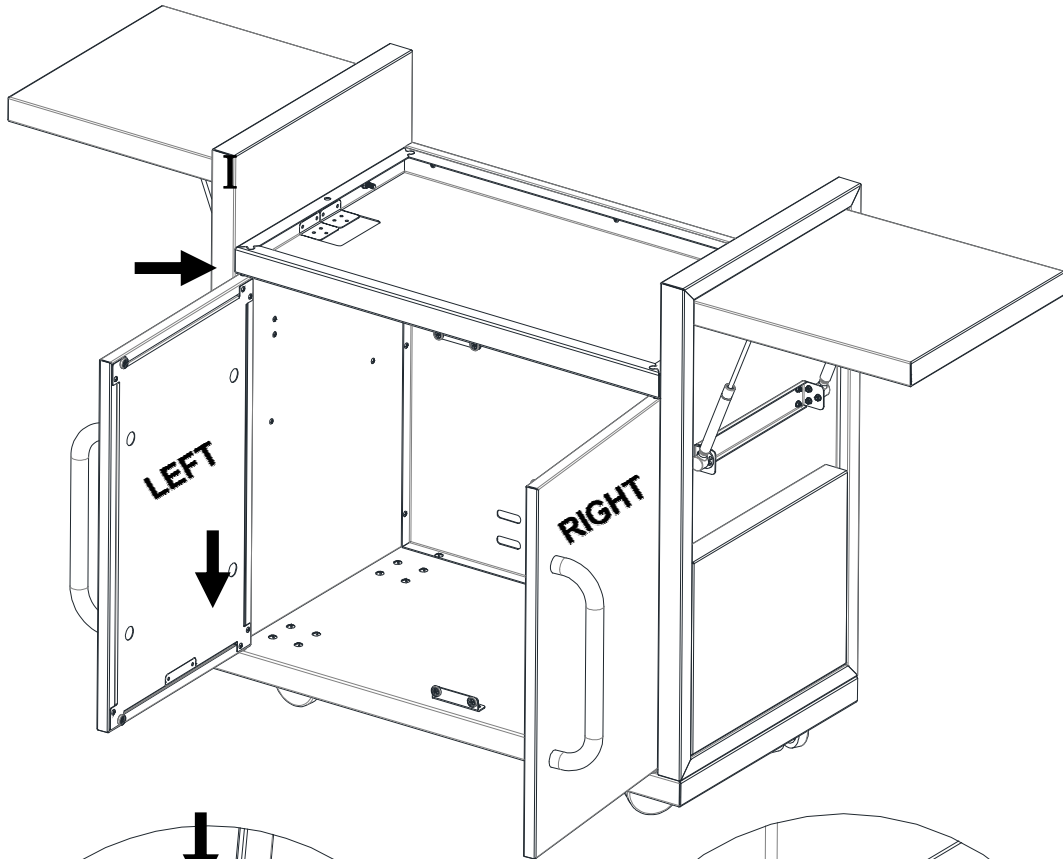

INSTRUCTION MANUAL FOR LE GRIDDLE FREESTANDING CARTS

GFCART40 (1 door)

GFCART75 (2 doors)

GFCART105 (2 doors)

For the latest news and product updates, please visit: LeGriddleUS.com

Hardware packing list

| No | Components | Picture | Q'ty | | |
|----|-----------------------------|---|----------|----------|-----------|
| | | | GFCART40 | GFCART75 | GFCART105 |
| 1 | Top panel |  | 1 | 1 | 1 |
| 2 | Bottom panel |  | 1 | 1 | 1 |
| 3 | Door handle |  | 1 | 2 | 2 |
| 4 | Rear panel |  | 1 | 1 | 1 |
| 5 | Door,left |  | 1 | 1 | 1 |
| 6 | Door,right |  | 0 | 1 | 1 |
| 7 | Door inner |  | 1 | 2 | 2 |
| 8 | Side panel,left |  | 1 | 1 | 1 |
| 9 | Right panel, right |  | 1 | 1 | 1 |
| 10 | Trim piece |  | 2 | 2 | 2 |
| A | M6 Screw |  | 28 | 31 | 32 |
| B | Door axle |  | 1 | 2 | 2 |
| N1 | M6 Nut |  | 27 | 29 | 30 |
| C | Self tapping screw |  | 22 | 29 | 30 |
| D | Self tapping screw-flat top |  | 2 | 4 | 4 |
| E | M4 screw |  | 4 | 4 | 4 |
| N2 | M4 Nut |  | 4 | 4 | 4 |
| F | M8 screw |  | 2 | 2 | 2 |
| G | magnet bracket |  | 2 | 2 | 2 |
| H | Rubber grommet |  | 1 | 2 | 2 |
| M | Magnet,negative |  | 2 | 4 | 4 |
| W | Casters with brake |  | 4 | 4 | 4 |

LEFT

RIGHT

GFCART40

GFCART75

GFCART105

GFCART75

GFCART105

For griddle assembly