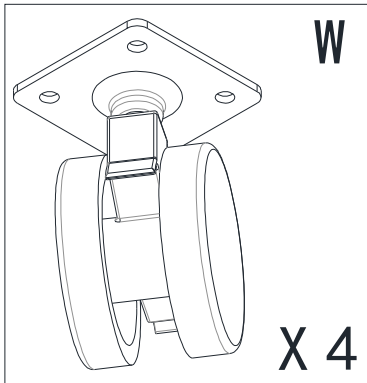

INSTRUCTION MANUAL FOR LE GRIDDLE FREESTANDING CARTS

GFCART40 (1 door)

GFCART75 (2 doors)

GFCART105 (2 doors)

For the latest news and product updates, please visit: LeGriddleUS.com

Hardware packing list

| No | Components | Picture | Q'ty | | |
|----|-----------------------------|---|----------|----------|-----------|
| | | | GFCART40 | GFCART75 | GFCART105 |
| 1 | Top panel |  | 1 | 1 | 1 |
| 2 | Bottom panel |  | 1 | 1 | 1 |
| 3 | Door handle |  | 1 | 2 | 2 |
| 4 | Rear panel |  | 1 | 1 | 1 |
| 5 | Door,left |  | 1 | 1 | 1 |
| 6 | Door,right |  | 0 | 1 | 1 |
| 7 | Door inner |  | 1 | 2 | 2 |
| 8 | Side panel,left |  | 1 | 1 | 1 |
| 9 | Right panel, right |  | 1 | 1 | 1 |
| 10 | Trim piece |  | 2 | 2 | 2 |
| A | M6 Screw |  | 28 | 31 | 32 |
| B | Door axle |  | 1 | 2 | 2 |
| N1 | M6 Nut |  | 27 | 29 | 30 |
| C | Self tapping screw |  | 22 | 29 | 30 |
| D | Self tapping screw-flat top |  | 2 | 4 | 4 |
| E | M4 screw |  | 4 | 4 | 4 |
| N2 | M4 Nut |  | 4 | 4 | 4 |
| F | M8 screw |  | 2 | 2 | 2 |
| G | magnet bracket |  | 2 | 2 | 2 |
| H | Rubber grommet |  | 1 | 2 | 2 |
| M | Magnet,negative |  | 2 | 4 | 4 |
| W | Casters with brake |  | 4 | 4 | 4 |

LEFT

RIGHT

GFCART40

GFCART75

GFCART105

GFCART75

GFCART105

For griddle assembly