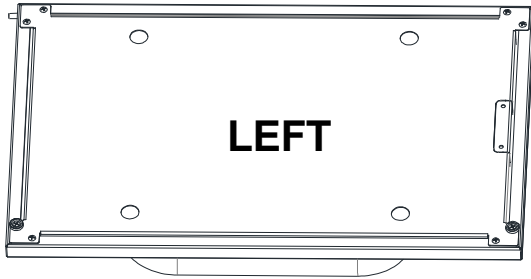

INSTRUCTION MANUAL FOR LE GRIDDLE FREESTANDING CARTS

GFCART40 (1 door)

GFCART75 (2 doors)

GFCART105 (2 doors)

For the latest news and product updates, please visit: LeGriddleUS.com

Hardware packing list

| No | Components | Picture | Q'ty | | |
|----|-----------------------------|---|----------|----------|-----------|
| | | | GFCART40 | GFCART75 | GFCART105 |
| 1 | Top panel |  | 1 | 1 | 1 |
| 2 | Bottom panel |  | 1 | 1 | 1 |
| 3 | Door handle |  | 1 | 2 | 2 |
| 4 | Rear panel |  | 1 | 1 | 1 |
| 5 | Door,left |  | 1 | 1 | 1 |
| 6 | Door,right |  | 0 | 1 | 1 |
| 7 | Door inner |  | 1 | 2 | 2 |
| 8 | Side panel,left |  | 1 | 1 | 1 |
| 9 | Right panel, right |  | 1 | 1 | 1 |
| 10 | Trim piece |  | 2 | 2 | 2 |
| A | M6 Screw |  | 28 | 31 | 32 |
| B | Door axle |  | 1 | 2 | 2 |
| N1 | M6 Nut |  | 27 | 29 | 30 |
| C | Self tapping screw |  | 22 | 29 | 30 |
| D | Self tapping screw-flat top |  | 2 | 4 | 4 |
| E | M4 screw |  | 4 | 4 | 4 |
| N2 | M4 Nut |  | 4 | 4 | 4 |
| F | M8 screw |  | 2 | 2 | 2 |
| G | magnet bracket |  | 2 | 2 | 2 |
| H | Rubber grommet |  | 1 | 2 | 2 |
| M | Magnet,negative |  | 2 | 4 | 4 |
| W | Casters with brake |  | 4 | 4 | 4 |

LEFT

RIGHT

GFCART40

GFCART75

GFCART105

GFCART75

GFCART105

For griddle assembly