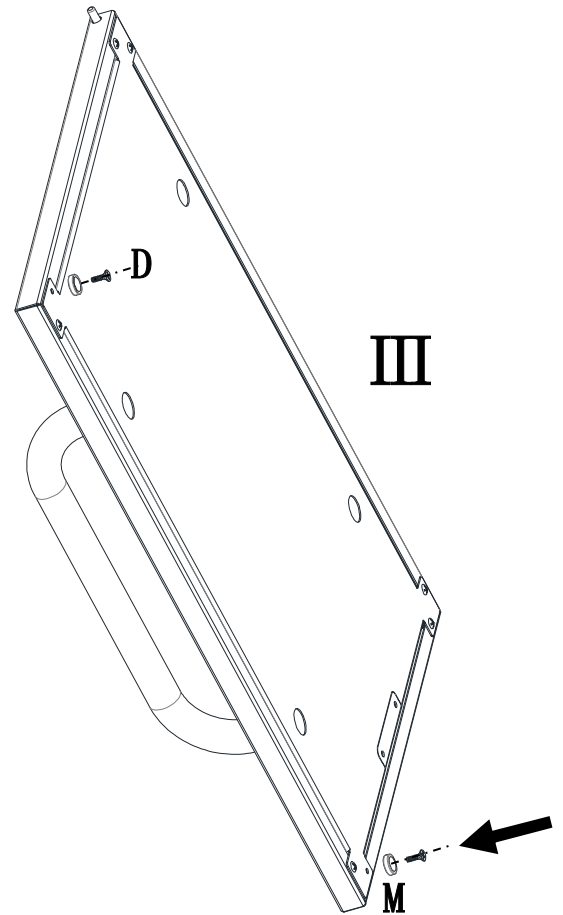

INSTRUCTION MANUAL FOR LE GRIDDLE FREESTANDING CARTS

GFCART40 (1 door)

GFCART75 (2 doors)

GFCART105 (2 doors)

For the latest news and product updates, please visit: LeGriddleUS.com

Hardware packing list

| No | Components | Picture | Q'ty | | |
|----|-----------------------------|---|----------|----------|-----------|
| | | | GFCART40 | GFCART75 | GFCART105 |
| 1 | Top panel |  | 1 | 1 | 1 |
| 2 | Bottom panel |  | 1 | 1 | 1 |
| 3 | Door handle |  | 1 | 2 | 2 |
| 4 | Rear panel |  | 1 | 1 | 1 |
| 5 | Door,left |  | 1 | 1 | 1 |
| 6 | Door,right |  | 0 | 1 | 1 |
| 7 | Door inner |  | 1 | 2 | 2 |
| 8 | Side panel,left |  | 1 | 1 | 1 |
| 9 | Right panel, right |  | 1 | 1 | 1 |
| 10 | Trim piece |  | 2 | 2 | 2 |
| A | M6 Screw |  | 28 | 31 | 32 |
| B | Door axle |  | 1 | 2 | 2 |
| N1 | M6 Nut |  | 27 | 29 | 30 |
| C | Self tapping screw |  | 22 | 29 | 30 |
| D | Self tapping screw-flat top |  | 2 | 4 | 4 |
| E | M4 screw |  | 4 | 4 | 4 |
| N2 | M4 Nut |  | 4 | 4 | 4 |
| F | M8 screw |  | 2 | 2 | 2 |
| G | magnet bracket |  | 2 | 2 | 2 |
| H | Rubber grommet |  | 1 | 2 | 2 |
| M | Magnet,negative |  | 2 | 4 | 4 |
| W | Casters with brake |  | 4 | 4 | 4 |

LEFT

RIGHT

GFCART40

GFCART75

GFCART105

GFCART75

GFCART105

For griddle assembly