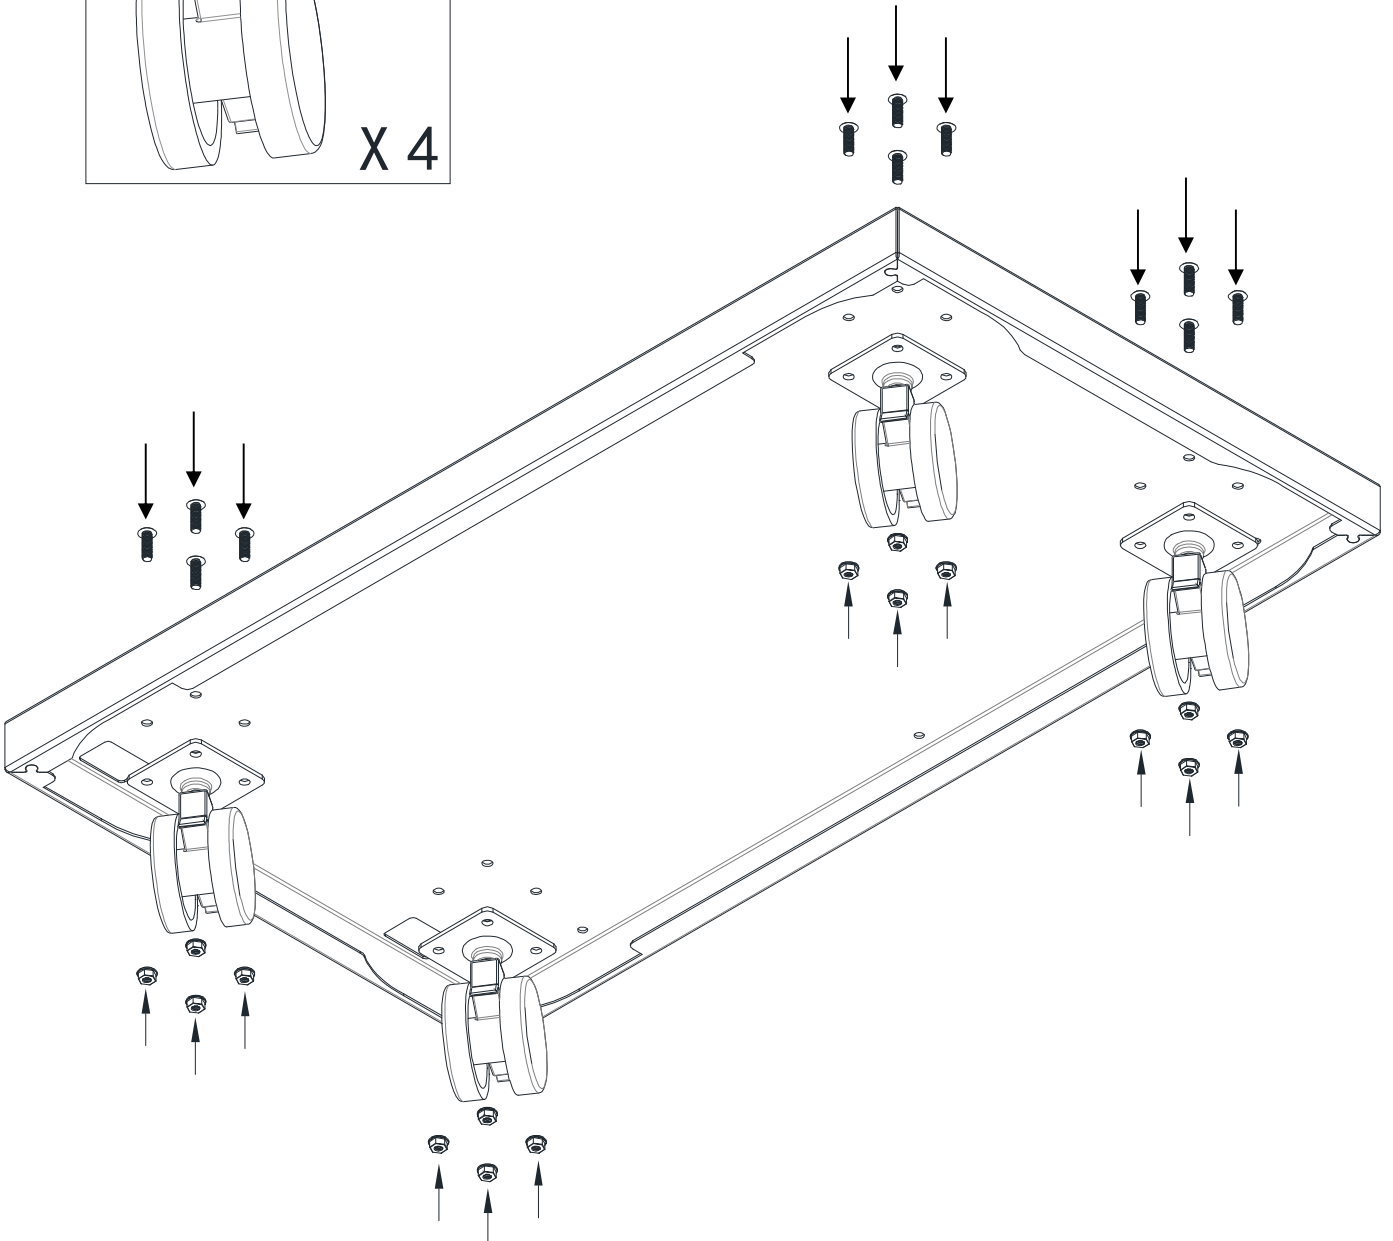

INSTRUCTION MANUAL FOR LE GRIDDLE FREESTANDING CARTS

GFCART40 (1 door)

GFCART75 (2 doors)

GFCART105 (2 doors)

For the latest news and product updates, please visit: LeGriddleUS.com

Hardware packing list

| No | Components | Picture | Q'ty | | |
|----|-----------------------------|---|----------|----------|-----------|
| | | | GFCART40 | GFCART75 | GFCART105 |
| 1 | Top panel |  | 1 | 1 | 1 |
| 2 | Bottom panel |  | 1 | 1 | 1 |
| 3 | Door handle |  | 1 | 2 | 2 |
| 4 | Rear panel |  | 1 | 1 | 1 |
| 5 | Door,left |  | 1 | 1 | 1 |
| 6 | Door,right |  | 0 | 1 | 1 |
| 7 | Door inner |  | 1 | 2 | 2 |
| 8 | Side panel,left |  | 1 | 1 | 1 |
| 9 | Right panel, right |  | 1 | 1 | 1 |
| 10 | Trim piece |  | 2 | 2 | 2 |
| A | M6 Screw |  | 28 | 31 | 32 |
| B | Door axle |  | 1 | 2 | 2 |
| N1 | M6 Nut |  | 27 | 29 | 30 |
| C | Self tapping screw |  | 22 | 29 | 30 |
| D | Self tapping screw-flat top |  | 2 | 4 | 4 |
| E | M4 screw |  | 4 | 4 | 4 |
| N2 | M4 Nut |  | 4 | 4 | 4 |
| F | M8 screw |  | 2 | 2 | 2 |
| G | magnet bracket |  | 2 | 2 | 2 |
| H | Rubber grommet |  | 1 | 2 | 2 |
| M | Magnet,negative |  | 2 | 4 | 4 |
| W | Casters with brake |  | 4 | 4 | 4 |

LEFT

RIGHT

GFCART40

GFCART75

GFCART105

GFCART75

GFCART105

For griddle assembly