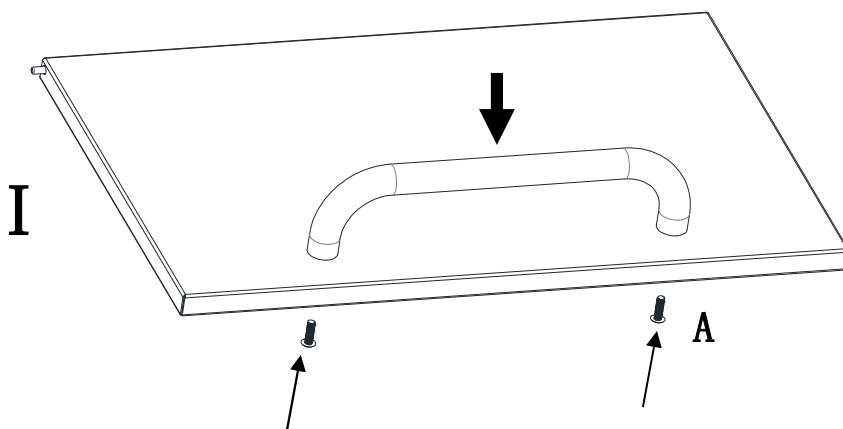

INSTRUCTION MANUAL FOR LE GRIDDLE FREESTANDING CARTS

GFCART40 (1 door)

GFCART75 (2 doors)

GFCART105 (2 doors)

For the latest news and product updates, please visit: LeGriddleUS.com

Hardware packing list

| No | Components | Picture | Q'ty | | |
|----|-----------------------------|---|----------|----------|-----------|
| | | | GFCART40 | GFCART75 | GFCART105 |
| 1 | Top panel |  | 1 | 1 | 1 |
| 2 | Bottom panel |  | 1 | 1 | 1 |
| 3 | Door handle |  | 1 | 2 | 2 |
| 4 | Rear panel |  | 1 | 1 | 1 |
| 5 | Door,left |  | 1 | 1 | 1 |
| 6 | Door,right |  | 0 | 1 | 1 |
| 7 | Door inner |  | 1 | 2 | 2 |
| 8 | Side panel,left |  | 1 | 1 | 1 |
| 9 | Right panel, right |  | 1 | 1 | 1 |
| 10 | Trim piece |  | 2 | 2 | 2 |
| A | M6 Screw |  | 28 | 31 | 32 |
| B | Door axle |  | 1 | 2 | 2 |
| N1 | M6 Nut |  | 27 | 29 | 30 |
| C | Self tapping screw |  | 22 | 29 | 30 |
| D | Self tapping screw-flat top |  | 2 | 4 | 4 |
| E | M4 screw |  | 4 | 4 | 4 |
| N2 | M4 Nut |  | 4 | 4 | 4 |
| F | M8 screw |  | 2 | 2 | 2 |
| G | magnet bracket |  | 2 | 2 | 2 |
| H | Rubber grommet |  | 1 | 2 | 2 |
| M | Magnet,negative |  | 2 | 4 | 4 |
| W | Casters with brake |  | 4 | 4 | 4 |

LEFT

RIGHT

GFCART40

GFCART75

GFCART105

GFCART75

GFCART105

For griddle assembly