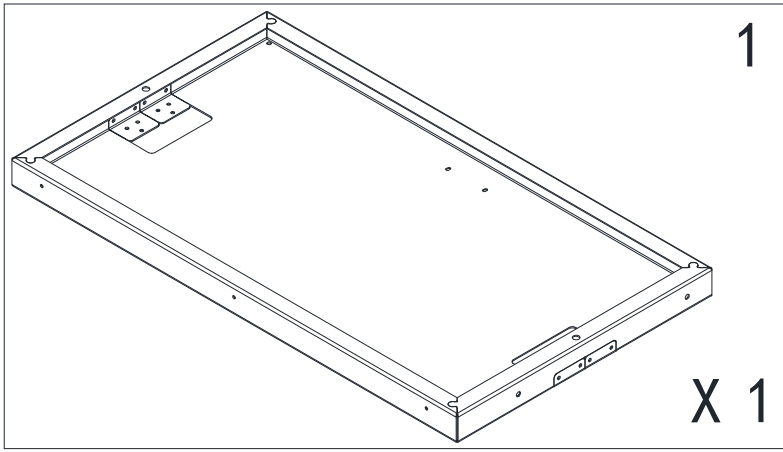

INSTRUCTION MANUAL FOR LE GRIDDLE FREESTANDING CARTS

GFCART40 (1 door)

GFCART75 (2 doors)

GFCART105 (2 doors)

For the latest news and product updates, please visit: LeGriddleUS.com

Hardware packing list

| No | Components | Picture | Q'ty | | |
|----|-----------------------------|---|----------|----------|-----------|
| | | | GFCART40 | GFCART75 | GFCART105 |
| 1 | Top panel |  | 1 | 1 | 1 |
| 2 | Bottom panel |  | 1 | 1 | 1 |
| 3 | Door handle |  | 1 | 2 | 2 |
| 4 | Rear panel |  | 1 | 1 | 1 |
| 5 | Door,left |  | 1 | 1 | 1 |
| 6 | Door,right |  | 0 | 1 | 1 |
| 7 | Door inner |  | 1 | 2 | 2 |
| 8 | Side panel,left |  | 1 | 1 | 1 |
| 9 | Right panel, right |  | 1 | 1 | 1 |
| 10 | Trim piece |  | 2 | 2 | 2 |
| A | M6 Screw |  | 28 | 31 | 32 |
| B | Door axle |  | 1 | 2 | 2 |
| N1 | M6 Nut |  | 27 | 29 | 30 |
| C | Self tapping screw |  | 22 | 29 | 30 |
| D | Self tapping screw-flat top |  | 2 | 4 | 4 |
| E | M4 screw |  | 4 | 4 | 4 |
| N2 | M4 Nut |  | 4 | 4 | 4 |
| F | M8 screw |  | 2 | 2 | 2 |
| G | magnet bracket |  | 2 | 2 | 2 |
| H | Rubber grommet |  | 1 | 2 | 2 |
| M | Magnet,negative |  | 2 | 4 | 4 |
| W | Casters with brake |  | 4 | 4 | 4 |

LEFT

RIGHT

GFCART40

GFCART75

GFCART105

GFCART75

GFCART105

For griddle assembly