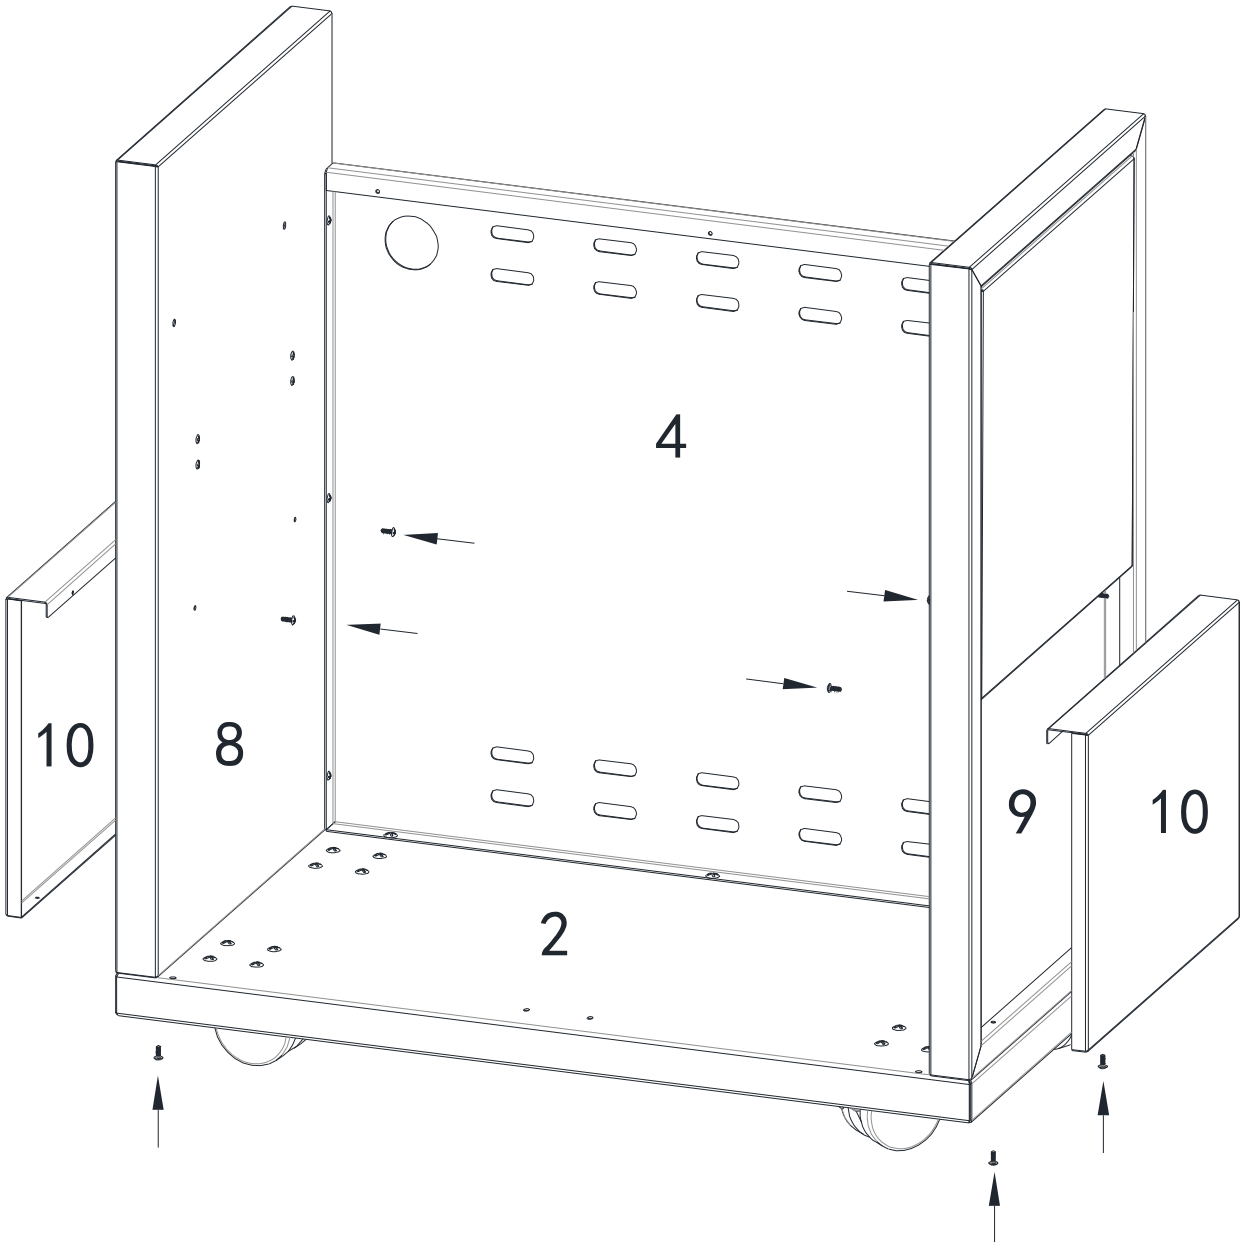

INSTRUCTION MANUAL FOR LE GRIDDLE FREESTANDING CARTS

GFCART40 (1 door)

GFCART75 (2 doors)

GFCART105 (2 doors)

For the latest news and product updates, please visit: LeGriddleUS.com

Hardware packing list

| No | Components | Picture | Q'ty | | |
|----|-----------------------------|---|----------|----------|-----------|
| | | | GFCART40 | GFCART75 | GFCART105 |
| 1 | Top panel |  | 1 | 1 | 1 |
| 2 | Bottom panel |  | 1 | 1 | 1 |
| 3 | Door handle |  | 1 | 2 | 2 |
| 4 | Rear panel |  | 1 | 1 | 1 |
| 5 | Door,left |  | 1 | 1 | 1 |
| 6 | Door,right |  | 0 | 1 | 1 |
| 7 | Door inner |  | 1 | 2 | 2 |
| 8 | Side panel,left |  | 1 | 1 | 1 |
| 9 | Right panel, right |  | 1 | 1 | 1 |
| 10 | Trim piece |  | 2 | 2 | 2 |
| A | M6 Screw |  | 28 | 31 | 32 |
| B | Door axle |  | 1 | 2 | 2 |
| N1 | M6 Nut |  | 27 | 29 | 30 |
| C | Self tapping screw |  | 22 | 29 | 30 |
| D | Self tapping screw-flat top |  | 2 | 4 | 4 |
| E | M4 screw |  | 4 | 4 | 4 |
| N2 | M4 Nut |  | 4 | 4 | 4 |
| F | M8 screw |  | 2 | 2 | 2 |
| G | magnet bracket |  | 2 | 2 | 2 |
| H | Rubber grommet |  | 1 | 2 | 2 |
| M | Magnet,negative |  | 2 | 4 | 4 |
| W | Casters with brake |  | 4 | 4 | 4 |

LEFT

RIGHT

GFCART40

GFCART75

GFCART105

GFCART75

GFCART105

For griddle assembly