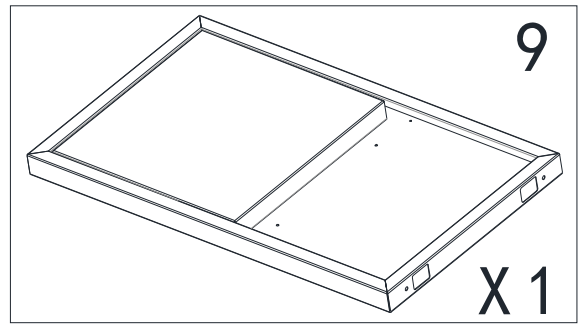

INSTRUCTION MANUAL FOR LE GRIDDLE FREESTANDING CARTS

GFCART40 (1 door)

GFCART75 (2 doors)

GFCART105 (2 doors)

For the latest news and product updates, please visit: LeGriddleUS.com

Hardware packing list

| No | Components | Picture | Q'ty | | |
|----|-----------------------------|---|----------|----------|-----------|
| | | | GFCART40 | GFCART75 | GFCART105 |
| 1 | Top panel |  | 1 | 1 | 1 |
| 2 | Bottom panel |  | 1 | 1 | 1 |
| 3 | Door handle |  | 1 | 2 | 2 |
| 4 | Rear panel |  | 1 | 1 | 1 |
| 5 | Door,left |  | 1 | 1 | 1 |
| 6 | Door,right |  | 0 | 1 | 1 |
| 7 | Door inner |  | 1 | 2 | 2 |
| 8 | Side panel,left |  | 1 | 1 | 1 |
| 9 | Right panel, right |  | 1 | 1 | 1 |
| 10 | Trim piece |  | 2 | 2 | 2 |
| A | M6 Screw |  | 28 | 31 | 32 |
| B | Door axle |  | 1 | 2 | 2 |
| N1 | M6 Nut |  | 27 | 29 | 30 |
| C | Self tapping screw |  | 22 | 29 | 30 |
| D | Self tapping screw-flat top |  | 2 | 4 | 4 |
| E | M4 screw |  | 4 | 4 | 4 |
| N2 | M4 Nut |  | 4 | 4 | 4 |
| F | M8 screw |  | 2 | 2 | 2 |
| G | magnet bracket |  | 2 | 2 | 2 |
| H | Rubber grommet |  | 1 | 2 | 2 |
| M | Magnet,negative |  | 2 | 4 | 4 |
| W | Casters with brake |  | 4 | 4 | 4 |

LEFT

RIGHT

GFCART40

GFCART75

GFCART105

GFCART75

GFCART105

For griddle assembly