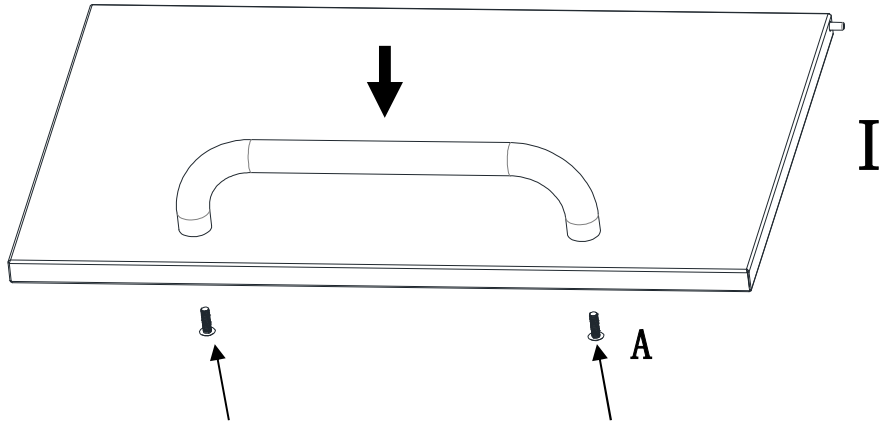

INSTRUCTION MANUAL FOR LE GRIDDLE FREESTANDING CARTS

GFCART40 (1 door)

GFCART75 (2 doors)

GFCART105 (2 doors)

For the latest news and product updates, please visit: LeGriddleUS.com

Hardware packing list

| No | Components | Picture | Q'ty | | |
|----|-----------------------------|---|----------|----------|-----------|
| | | | GFCART40 | GFCART75 | GFCART105 |
| 1 | Top panel |  | 1 | 1 | 1 |
| 2 | Bottom panel |  | 1 | 1 | 1 |
| 3 | Door handle |  | 1 | 2 | 2 |
| 4 | Rear panel |  | 1 | 1 | 1 |
| 5 | Door,left |  | 1 | 1 | 1 |
| 6 | Door,right |  | 0 | 1 | 1 |
| 7 | Door inner |  | 1 | 2 | 2 |
| 8 | Side panel,left |  | 1 | 1 | 1 |
| 9 | Right panel, right |  | 1 | 1 | 1 |
| 10 | Trim piece |  | 2 | 2 | 2 |
| A | M6 Screw |  | 28 | 31 | 32 |
| B | Door axle |  | 1 | 2 | 2 |
| N1 | M6 Nut |  | 27 | 29 | 30 |
| C | Self tapping screw |  | 22 | 29 | 30 |
| D | Self tapping screw-flat top |  | 2 | 4 | 4 |
| E | M4 screw |  | 4 | 4 | 4 |
| N2 | M4 Nut |  | 4 | 4 | 4 |
| F | M8 screw |  | 2 | 2 | 2 |
| G | magnet bracket |  | 2 | 2 | 2 |
| H | Rubber grommet |  | 1 | 2 | 2 |
| M | Magnet,negative |  | 2 | 4 | 4 |
| W | Casters with brake |  | 4 | 4 | 4 |

LEFT

RIGHT

GFCART40

GFCART75

GFCART105

GFCART75

GFCART105

For griddle assembly