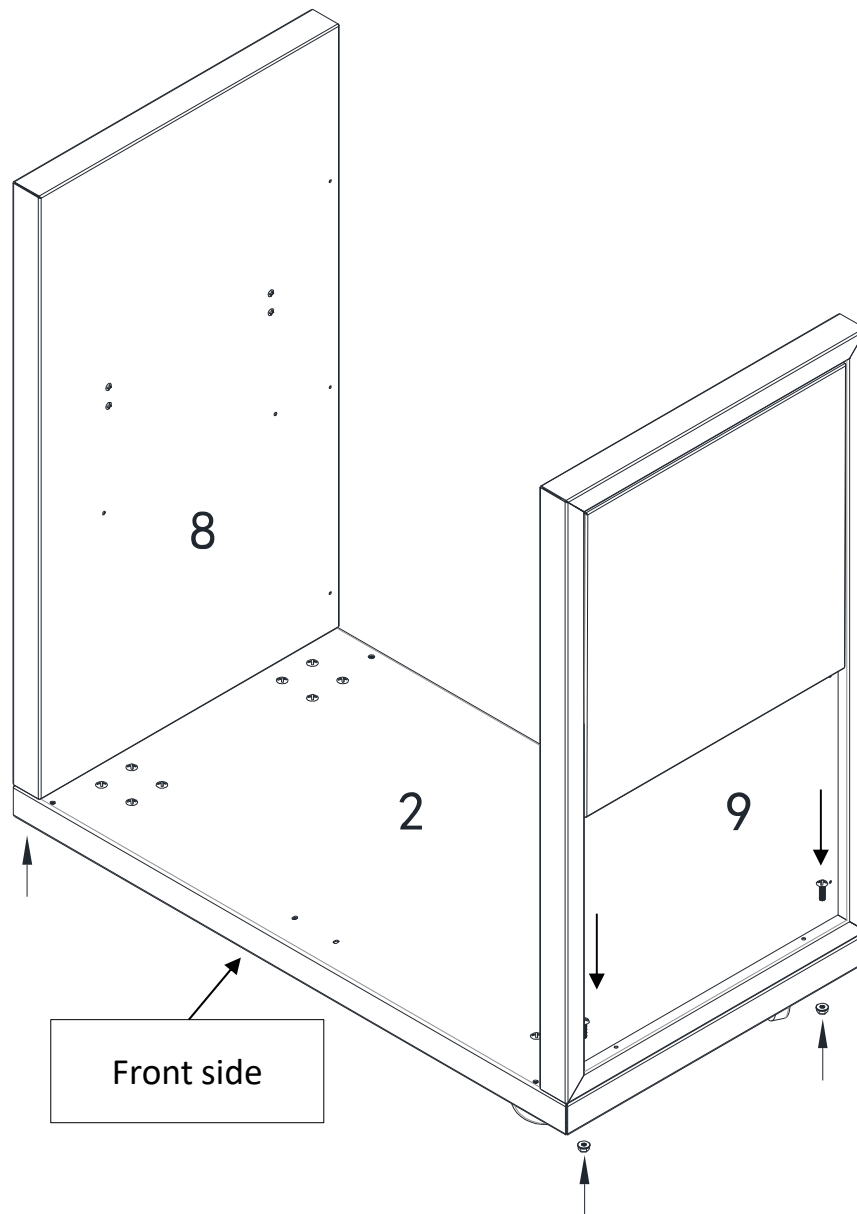

INSTRUCTION MANUAL FOR LE GRIDDLE FREESTANDING CARTS

GFCART40 (1 door)

GFCART75 (2 doors)

GFCART105 (2 doors)

For the latest news and product updates, please visit: LeGriddleUS.com

Hardware packing list

| No | Components | Picture | Q'ty | | |
|----|-----------------------------|---|----------|----------|-----------|
| | | | GFCART40 | GFCART75 | GFCART105 |
| 1 | Top panel |  | 1 | 1 | 1 |
| 2 | Bottom panel |  | 1 | 1 | 1 |
| 3 | Door handle |  | 1 | 2 | 2 |
| 4 | Rear panel |  | 1 | 1 | 1 |
| 5 | Door,left |  | 1 | 1 | 1 |
| 6 | Door,right |  | 0 | 1 | 1 |
| 7 | Door inner |  | 1 | 2 | 2 |
| 8 | Side panel,left |  | 1 | 1 | 1 |
| 9 | Right panel, right |  | 1 | 1 | 1 |
| 10 | Trim piece |  | 2 | 2 | 2 |
| A | M6 Screw |  | 28 | 31 | 32 |
| B | Door axle |  | 1 | 2 | 2 |
| N1 | M6 Nut |  | 27 | 29 | 30 |
| C | Self tapping screw |  | 22 | 29 | 30 |
| D | Self tapping screw-flat top |  | 2 | 4 | 4 |
| E | M4 screw |  | 4 | 4 | 4 |
| N2 | M4 Nut |  | 4 | 4 | 4 |
| F | M8 screw |  | 2 | 2 | 2 |
| G | magnet bracket |  | 2 | 2 | 2 |
| H | Rubber grommet |  | 1 | 2 | 2 |
| M | Magnet,negative |  | 2 | 4 | 4 |
| W | Casters with brake |  | 4 | 4 | 4 |

LEFT

RIGHT

GFCART40

GFCART75

GFCART105

GFCART75

GFCART105

For griddle assembly