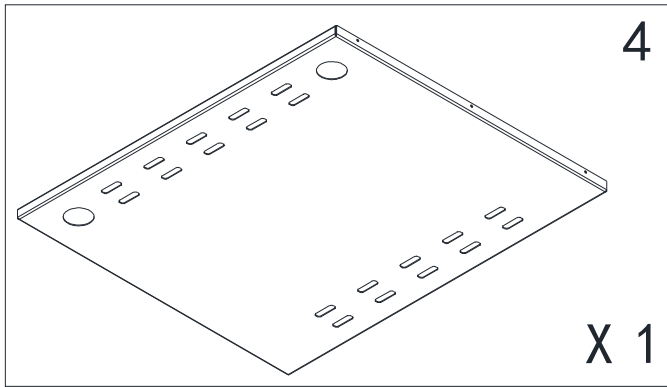

INSTRUCTION MANUAL FOR LE GRIDDLE FREESTANDING CARTS

GFCART40 (1 door)

GFCART75 (2 doors)

GFCART105 (2 doors)

For the latest news and product updates, please visit: LeGriddleUS.com

Hardware packing list

| No | Components | Picture | Q'ty | | |
|----|-----------------------------|---|----------|----------|-----------|
| | | | GFCART40 | GFCART75 | GFCART105 |
| 1 | Top panel |  | 1 | 1 | 1 |
| 2 | Bottom panel |  | 1 | 1 | 1 |
| 3 | Door handle |  | 1 | 2 | 2 |
| 4 | Rear panel |  | 1 | 1 | 1 |
| 5 | Door,left |  | 1 | 1 | 1 |
| 6 | Door,right |  | 0 | 1 | 1 |
| 7 | Door inner |  | 1 | 2 | 2 |
| 8 | Side panel,left |  | 1 | 1 | 1 |
| 9 | Right panel, right |  | 1 | 1 | 1 |
| 10 | Trim piece |  | 2 | 2 | 2 |
| A | M6 Screw |  | 28 | 31 | 32 |
| B | Door axle |  | 1 | 2 | 2 |
| N1 | M6 Nut |  | 27 | 29 | 30 |
| C | Self tapping screw |  | 22 | 29 | 30 |
| D | Self tapping screw-flat top |  | 2 | 4 | 4 |
| E | M4 screw |  | 4 | 4 | 4 |
| N2 | M4 Nut |  | 4 | 4 | 4 |
| F | M8 screw |  | 2 | 2 | 2 |
| G | magnet bracket |  | 2 | 2 | 2 |
| H | Rubber grommet |  | 1 | 2 | 2 |
| M | Magnet,negative |  | 2 | 4 | 4 |
| W | Casters with brake |  | 4 | 4 | 4 |

LEFT

RIGHT

GFCART40

GFCART75

GFCART105

GFCART75

GFCART105

For griddle assembly