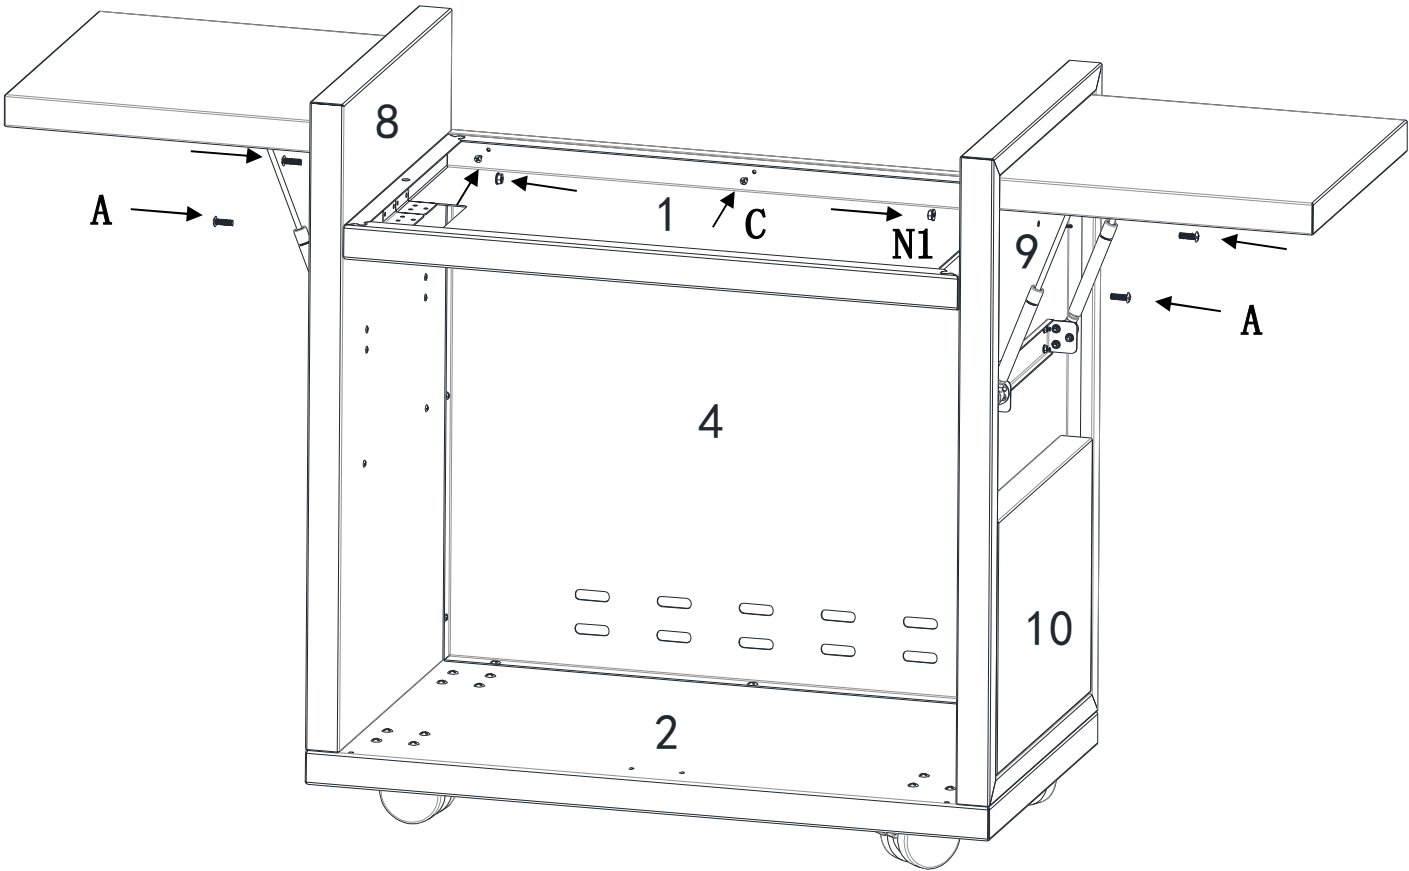

INSTRUCTION MANUAL FOR LE GRIDDLE FREESTANDING CARTS

GFCART40 (1 door)

GFCART75 (2 doors)

GFCART105 (2 doors)

For the latest news and product updates, please visit: LeGriddleUS.com

Hardware packing list

| No | Components | Picture | Q'ty | | |
|----|-----------------------------|---|----------|----------|-----------|
| | | | GFCART40 | GFCART75 | GFCART105 |
| 1 | Top panel |  | 1 | 1 | 1 |
| 2 | Bottom panel |  | 1 | 1 | 1 |
| 3 | Door handle |  | 1 | 2 | 2 |
| 4 | Rear panel |  | 1 | 1 | 1 |
| 5 | Door,left |  | 1 | 1 | 1 |
| 6 | Door,right |  | 0 | 1 | 1 |
| 7 | Door inner |  | 1 | 2 | 2 |
| 8 | Side panel,left |  | 1 | 1 | 1 |
| 9 | Right panel, right |  | 1 | 1 | 1 |
| 10 | Trim piece |  | 2 | 2 | 2 |
| A | M6 Screw |  | 28 | 31 | 32 |
| B | Door axle |  | 1 | 2 | 2 |
| N1 | M6 Nut |  | 27 | 29 | 30 |
| C | Self tapping screw |  | 22 | 29 | 30 |
| D | Self tapping screw-flat top |  | 2 | 4 | 4 |
| E | M4 screw |  | 4 | 4 | 4 |
| N2 | M4 Nut |  | 4 | 4 | 4 |
| F | M8 screw |  | 2 | 2 | 2 |
| G | magnet bracket |  | 2 | 2 | 2 |
| H | Rubber grommet |  | 1 | 2 | 2 |
| M | Magnet,negative |  | 2 | 4 | 4 |
| W | Casters with brake |  | 4 | 4 | 4 |

LEFT

RIGHT

GFCART40

GFCART75

GFCART105

GFCART75

GFCART105

For griddle assembly