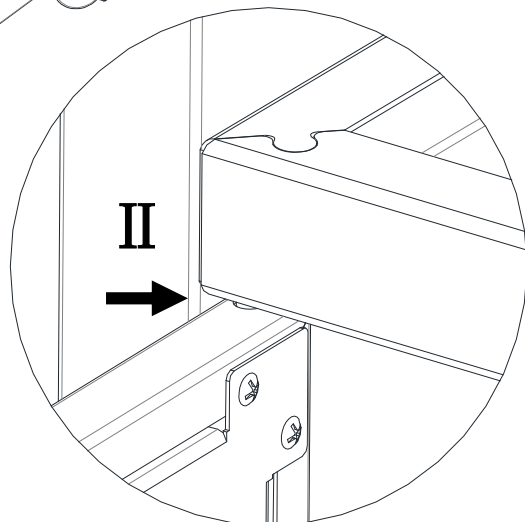

INSTRUCTION MANUAL FOR LE GRIDDLE FREESTANDING CARTS

GFCART40 (1 door)

GFCART75 (2 doors)

GFCART105 (2 doors)

For the latest news and product updates, please visit: LeGriddleUS.com

Hardware packing list

| No | Components | Picture | Q'ty | | |
|----|-----------------------------|---|----------|----------|-----------|
| | | | GFCART40 | GFCART75 | GFCART105 |
| 1 | Top panel |  | 1 | 1 | 1 |
| 2 | Bottom panel |  | 1 | 1 | 1 |
| 3 | Door handle |  | 1 | 2 | 2 |
| 4 | Rear panel |  | 1 | 1 | 1 |
| 5 | Door,left |  | 1 | 1 | 1 |
| 6 | Door,right |  | 0 | 1 | 1 |
| 7 | Door inner |  | 1 | 2 | 2 |
| 8 | Side panel,left |  | 1 | 1 | 1 |
| 9 | Right panel, right |  | 1 | 1 | 1 |
| 10 | Trim piece |  | 2 | 2 | 2 |
| A | M6 Screw |  | 28 | 31 | 32 |
| B | Door axle |  | 1 | 2 | 2 |
| N1 | M6 Nut |  | 27 | 29 | 30 |
| C | Self tapping screw |  | 22 | 29 | 30 |
| D | Self tapping screw-flat top |  | 2 | 4 | 4 |
| E | M4 screw |  | 4 | 4 | 4 |
| N2 | M4 Nut |  | 4 | 4 | 4 |
| F | M8 screw |  | 2 | 2 | 2 |
| G | magnet bracket |  | 2 | 2 | 2 |
| H | Rubber grommet |  | 1 | 2 | 2 |
| M | Magnet,negative |  | 2 | 4 | 4 |
| W | Casters with brake |  | 4 | 4 | 4 |

LEFT

RIGHT

GFCART40

GFCART75

GFCART105

GFCART75

GFCART105

For griddle assembly