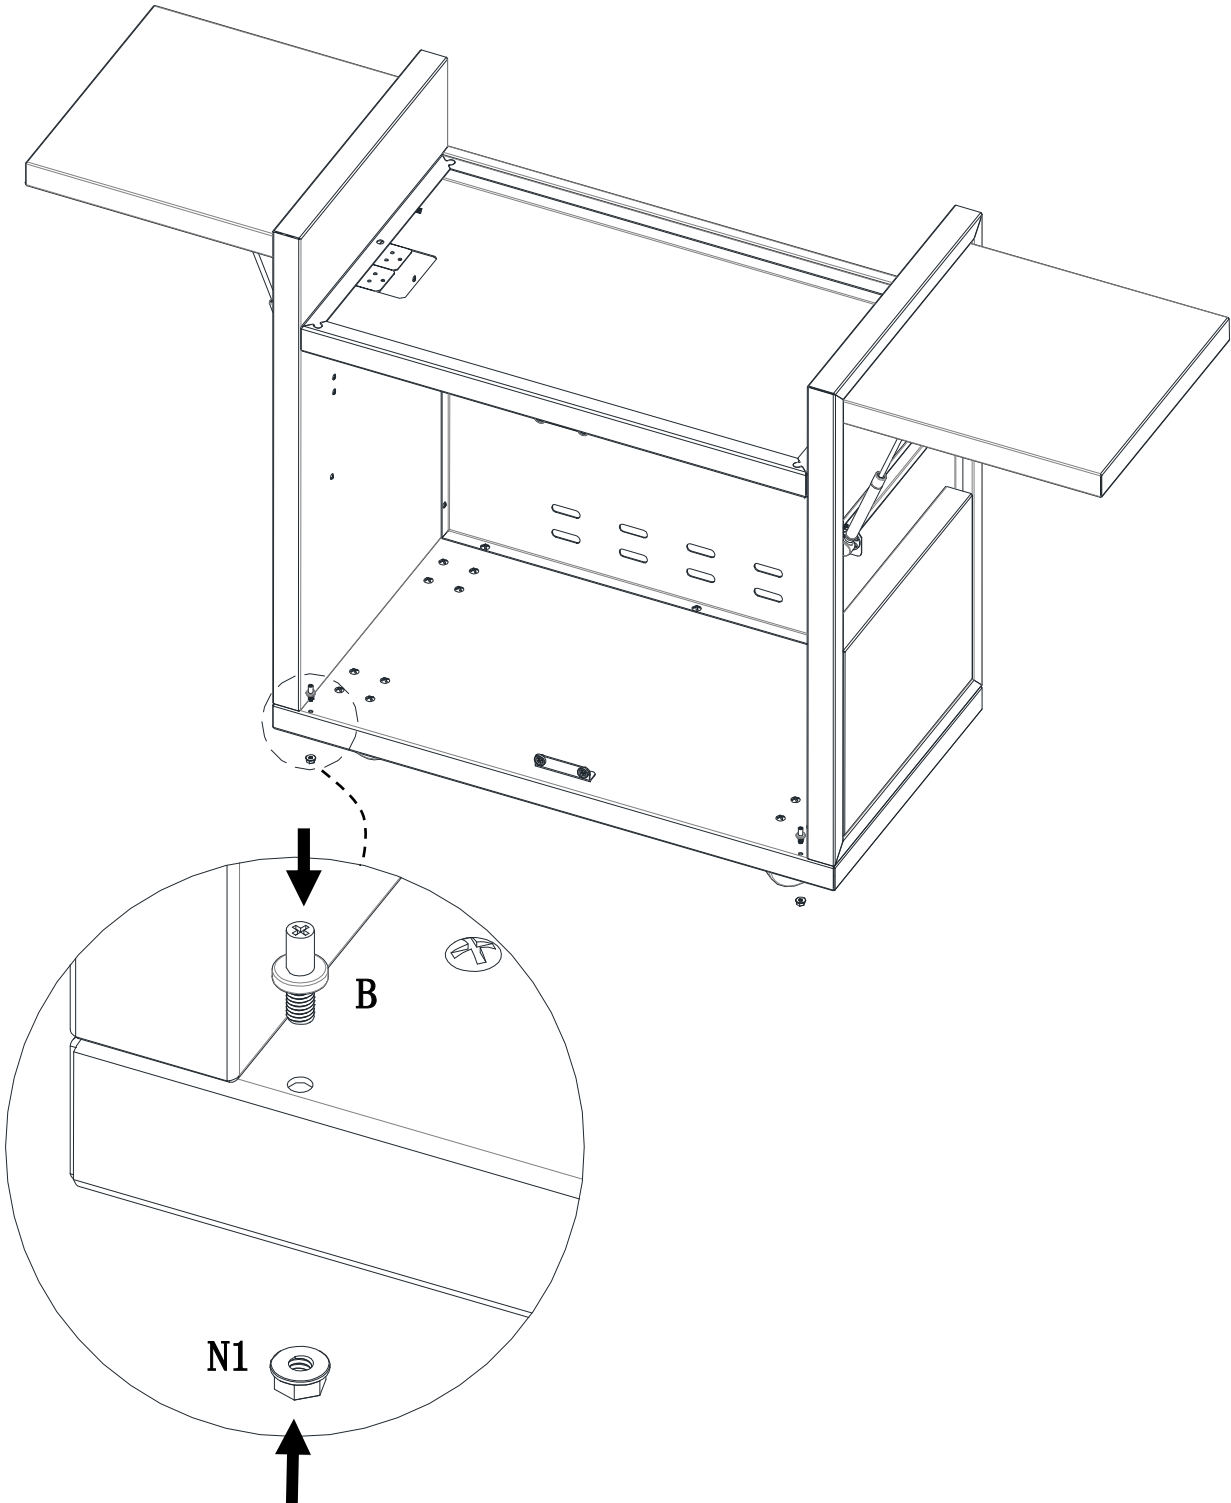

INSTRUCTION MANUAL FOR LE GRIDDLE FREESTANDING CARTS

GFCART40 (1 door)

GFCART75 (2 doors)

GFCART105 (2 doors)

For the latest news and product updates, please visit: LeGriddleUS.com

Hardware packing list

| No | Components | Picture | Q'ty | | |
|----|-----------------------------|---|----------|----------|-----------|
| | | | GFCART40 | GFCART75 | GFCART105 |
| 1 | Top panel |  | 1 | 1 | 1 |
| 2 | Bottom panel |  | 1 | 1 | 1 |
| 3 | Door handle |  | 1 | 2 | 2 |
| 4 | Rear panel |  | 1 | 1 | 1 |
| 5 | Door,left |  | 1 | 1 | 1 |
| 6 | Door,right |  | 0 | 1 | 1 |
| 7 | Door inner |  | 1 | 2 | 2 |
| 8 | Side panel,left |  | 1 | 1 | 1 |
| 9 | Right panel, right |  | 1 | 1 | 1 |
| 10 | Trim piece |  | 2 | 2 | 2 |
| A | M6 Screw |  | 28 | 31 | 32 |
| B | Door axle |  | 1 | 2 | 2 |
| N1 | M6 Nut |  | 27 | 29 | 30 |
| C | Self tapping screw |  | 22 | 29 | 30 |
| D | Self tapping screw-flat top |  | 2 | 4 | 4 |
| E | M4 screw |  | 4 | 4 | 4 |
| N2 | M4 Nut |  | 4 | 4 | 4 |
| F | M8 screw |  | 2 | 2 | 2 |
| G | magnet bracket |  | 2 | 2 | 2 |
| H | Rubber grommet |  | 1 | 2 | 2 |
| M | Magnet,negative |  | 2 | 4 | 4 |
| W | Casters with brake |  | 4 | 4 | 4 |

LEFT

RIGHT

GFCART40

GFCART75

GFCART105

GFCART75

GFCART105

For griddle assembly