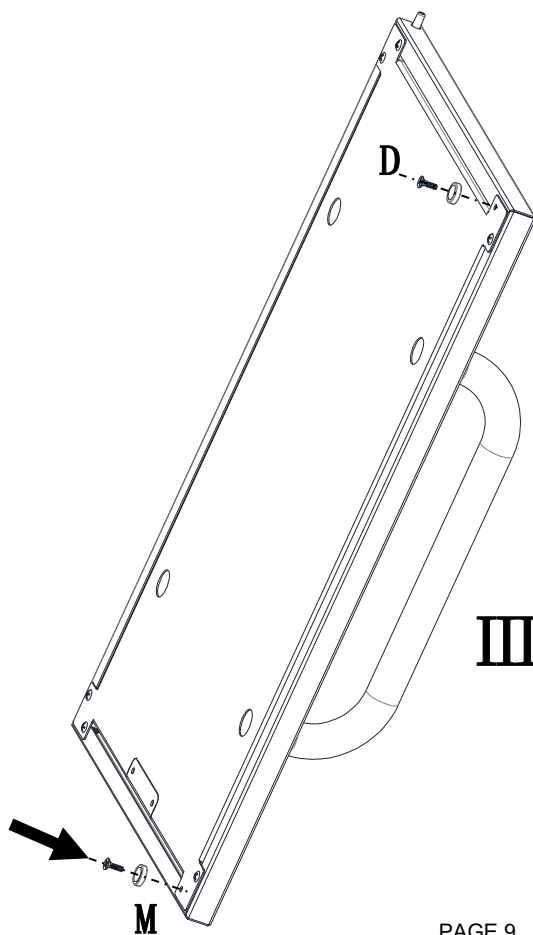

INSTRUCTION MANUAL FOR LE GRIDDLE FREESTANDING CARTS

GFCART40 (1 door)

GFCART75 (2 doors)

GFCART105 (2 doors)

For the latest news and product updates, please visit: LeGriddleUS.com

Hardware packing list

| No | Components | Picture | Q'ty | | |
|----|-----------------------------|---|----------|----------|-----------|
| | | | GFCART40 | GFCART75 | GFCART105 |
| 1 | Top panel |  | 1 | 1 | 1 |
| 2 | Bottom panel |  | 1 | 1 | 1 |
| 3 | Door handle |  | 1 | 2 | 2 |
| 4 | Rear panel |  | 1 | 1 | 1 |
| 5 | Door,left |  | 1 | 1 | 1 |
| 6 | Door,right |  | 0 | 1 | 1 |
| 7 | Door inner |  | 1 | 2 | 2 |
| 8 | Side panel,left |  | 1 | 1 | 1 |
| 9 | Right panel, right |  | 1 | 1 | 1 |
| 10 | Trim piece |  | 2 | 2 | 2 |
| A | M6 Screw |  | 28 | 31 | 32 |
| B | Door axle |  | 1 | 2 | 2 |
| N1 | M6 Nut |  | 27 | 29 | 30 |
| C | Self tapping screw |  | 22 | 29 | 30 |
| D | Self tapping screw-flat top |  | 2 | 4 | 4 |
| E | M4 screw |  | 4 | 4 | 4 |
| N2 | M4 Nut |  | 4 | 4 | 4 |
| F | M8 screw |  | 2 | 2 | 2 |
| G | magnet bracket |  | 2 | 2 | 2 |
| H | Rubber grommet |  | 1 | 2 | 2 |
| M | Magnet,negative |  | 2 | 4 | 4 |
| W | Casters with brake |  | 4 | 4 | 4 |

LEFT

RIGHT

GFCART40

GFCART75

GFCART105

GFCART75

GFCART105

For griddle assembly