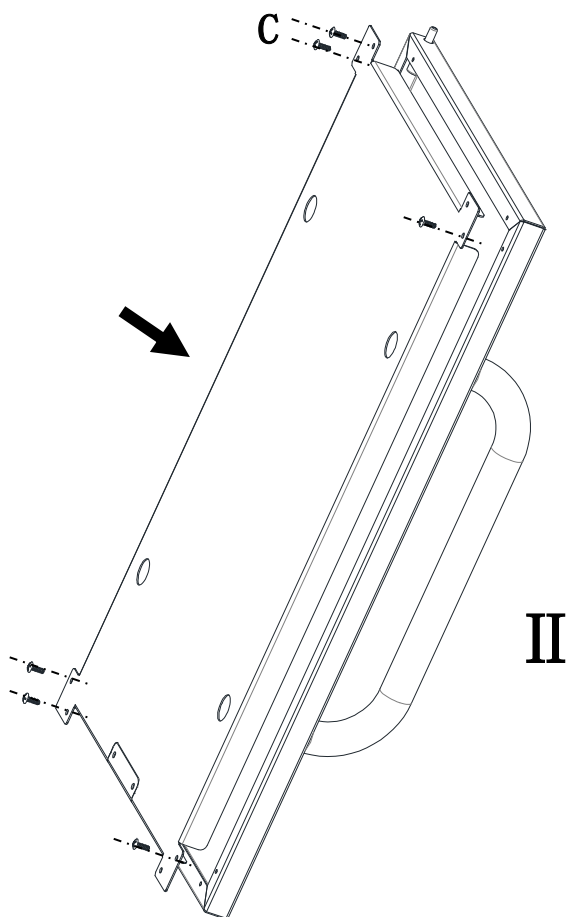

INSTRUCTION MANUAL FOR LE GRIDDLE FREESTANDING CARTS

GFCART40 (1 door)

GFCART75 (2 doors)

GFCART105 (2 doors)

For the latest news and product updates, please visit: LeGriddleUS.com

Hardware packing list

| No | Components | Picture | Q'ty | | |
|----|-----------------------------|---|----------|----------|-----------|
| | | | GFCART40 | GFCART75 | GFCART105 |
| 1 | Top panel |  | 1 | 1 | 1 |
| 2 | Bottom panel |  | 1 | 1 | 1 |
| 3 | Door handle |  | 1 | 2 | 2 |
| 4 | Rear panel |  | 1 | 1 | 1 |
| 5 | Door,left |  | 1 | 1 | 1 |
| 6 | Door,right |  | 0 | 1 | 1 |
| 7 | Door inner |  | 1 | 2 | 2 |
| 8 | Side panel,left |  | 1 | 1 | 1 |
| 9 | Right panel, right |  | 1 | 1 | 1 |
| 10 | Trim piece |  | 2 | 2 | 2 |
| A | M6 Screw |  | 28 | 31 | 32 |
| B | Door axle |  | 1 | 2 | 2 |
| N1 | M6 Nut |  | 27 | 29 | 30 |
| C | Self tapping screw |  | 22 | 29 | 30 |
| D | Self tapping screw-flat top |  | 2 | 4 | 4 |
| E | M4 screw |  | 4 | 4 | 4 |
| N2 | M4 Nut |  | 4 | 4 | 4 |
| F | M8 screw |  | 2 | 2 | 2 |
| G | magnet bracket |  | 2 | 2 | 2 |
| H | Rubber grommet |  | 1 | 2 | 2 |
| M | Magnet,negative |  | 2 | 4 | 4 |
| W | Casters with brake |  | 4 | 4 | 4 |

LEFT

RIGHT

GFCART40

GFCART75

GFCART105

GFCART75

GFCART105

For griddle assembly