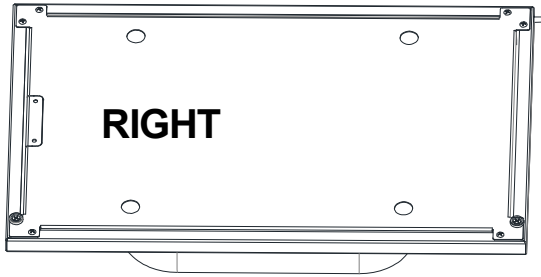

INSTRUCTION MANUAL FOR LE GRIDDLE FREESTANDING CARTS

GFCART40 (1 door)

GFCART75 (2 doors)

GFCART105 (2 doors)

For the latest news and product updates, please visit: LeGriddleUS.com

Hardware packing list

| No | Components | Picture | Q'ty | | |
|----|-----------------------------|---|----------|----------|-----------|
| | | | GFCART40 | GFCART75 | GFCART105 |
| 1 | Top panel |  | 1 | 1 | 1 |
| 2 | Bottom panel |  | 1 | 1 | 1 |
| 3 | Door handle |  | 1 | 2 | 2 |
| 4 | Rear panel |  | 1 | 1 | 1 |
| 5 | Door,left |  | 1 | 1 | 1 |
| 6 | Door,right |  | 0 | 1 | 1 |
| 7 | Door inner |  | 1 | 2 | 2 |
| 8 | Side panel,left |  | 1 | 1 | 1 |
| 9 | Right panel, right |  | 1 | 1 | 1 |
| 10 | Trim piece |  | 2 | 2 | 2 |
| A | M6 Screw |  | 28 | 31 | 32 |
| B | Door axle |  | 1 | 2 | 2 |
| N1 | M6 Nut |  | 27 | 29 | 30 |
| C | Self tapping screw |  | 22 | 29 | 30 |
| D | Self tapping screw-flat top |  | 2 | 4 | 4 |
| E | M4 screw |  | 4 | 4 | 4 |
| N2 | M4 Nut |  | 4 | 4 | 4 |
| F | M8 screw |  | 2 | 2 | 2 |
| G | magnet bracket |  | 2 | 2 | 2 |
| H | Rubber grommet |  | 1 | 2 | 2 |
| M | Magnet,negative |  | 2 | 4 | 4 |
| W | Casters with brake |  | 4 | 4 | 4 |

LEFT

RIGHT

GFCART40

GFCART75

GFCART105

GFCART75

GFCART105

For griddle assembly