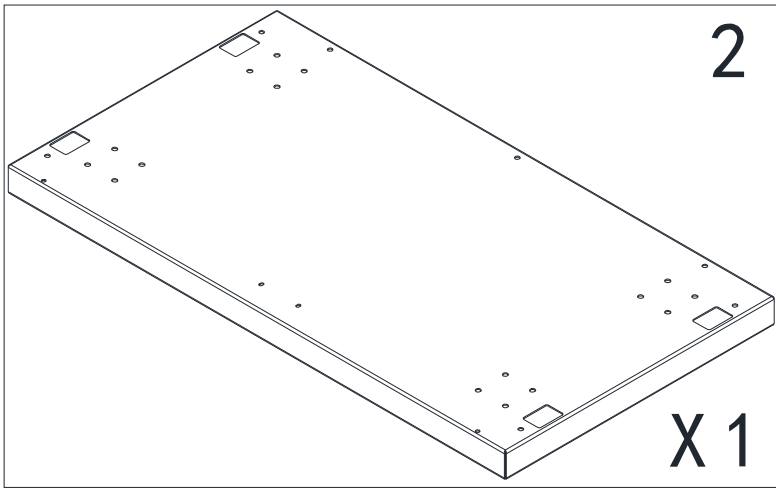

INSTRUCTION MANUAL FOR LE GRIDDLE FREESTANDING CARTS

GFCART40 (1 door)

GFCART75 (2 doors)

GFCART105 (2 doors)

For the latest news and product updates, please visit: LeGriddleUS.com

Hardware packing list

| No | Components | Picture | Q'ty | | |
|----|-----------------------------|---|----------|----------|-----------|
| | | | GFCART40 | GFCART75 | GFCART105 |
| 1 | Top panel |  | 1 | 1 | 1 |
| 2 | Bottom panel |  | 1 | 1 | 1 |
| 3 | Door handle |  | 1 | 2 | 2 |
| 4 | Rear panel |  | 1 | 1 | 1 |
| 5 | Door,left |  | 1 | 1 | 1 |
| 6 | Door,right |  | 0 | 1 | 1 |
| 7 | Door inner |  | 1 | 2 | 2 |
| 8 | Side panel,left |  | 1 | 1 | 1 |
| 9 | Right panel, right |  | 1 | 1 | 1 |
| 10 | Trim piece |  | 2 | 2 | 2 |
| A | M6 Screw |  | 28 | 31 | 32 |
| B | Door axle |  | 1 | 2 | 2 |
| N1 | M6 Nut |  | 27 | 29 | 30 |
| C | Self tapping screw |  | 22 | 29 | 30 |
| D | Self tapping screw-flat top |  | 2 | 4 | 4 |
| E | M4 screw |  | 4 | 4 | 4 |
| N2 | M4 Nut |  | 4 | 4 | 4 |
| F | M8 screw |  | 2 | 2 | 2 |
| G | magnet bracket |  | 2 | 2 | 2 |
| H | Rubber grommet |  | 1 | 2 | 2 |
| M | Magnet,negative |  | 2 | 4 | 4 |
| W | Casters with brake |  | 4 | 4 | 4 |

LEFT

RIGHT

GFCART40

GFCART75

GFCART105

GFCART75

GFCART105

For griddle assembly