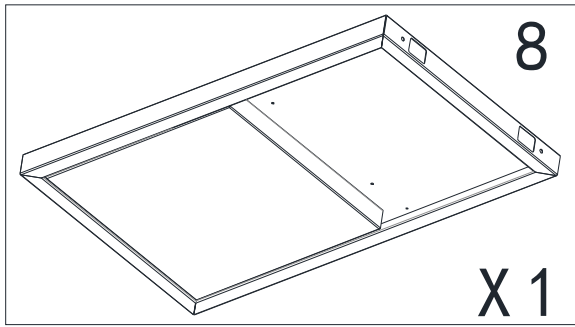

INSTRUCTION MANUAL FOR LE GRIDDLE FREESTANDING CARTS

GFCART40 (1 door)

GFCART75 (2 doors)

GFCART105 (2 doors)

For the latest news and product updates, please visit: LeGriddleUS.com

Hardware packing list

| No | Components | Picture | Q'ty | | |
|----|-----------------------------|---|----------|----------|-----------|
| | | | GFCART40 | GFCART75 | GFCART105 |
| 1 | Top panel |  | 1 | 1 | 1 |
| 2 | Bottom panel |  | 1 | 1 | 1 |
| 3 | Door handle |  | 1 | 2 | 2 |
| 4 | Rear panel |  | 1 | 1 | 1 |
| 5 | Door,left |  | 1 | 1 | 1 |
| 6 | Door,right |  | 0 | 1 | 1 |
| 7 | Door inner |  | 1 | 2 | 2 |
| 8 | Side panel,left |  | 1 | 1 | 1 |
| 9 | Right panel, right |  | 1 | 1 | 1 |
| 10 | Trim piece |  | 2 | 2 | 2 |
| A | M6 Screw |  | 28 | 31 | 32 |
| B | Door axle |  | 1 | 2 | 2 |
| N1 | M6 Nut |  | 27 | 29 | 30 |
| C | Self tapping screw |  | 22 | 29 | 30 |
| D | Self tapping screw-flat top |  | 2 | 4 | 4 |
| E | M4 screw |  | 4 | 4 | 4 |
| N2 | M4 Nut |  | 4 | 4 | 4 |
| F | M8 screw |  | 2 | 2 | 2 |
| G | magnet bracket |  | 2 | 2 | 2 |
| H | Rubber grommet |  | 1 | 2 | 2 |
| M | Magnet,negative |  | 2 | 4 | 4 |
| W | Casters with brake |  | 4 | 4 | 4 |

LEFT

RIGHT

GFCART40

GFCART75

GFCART105

GFCART75

GFCART105

For griddle assembly