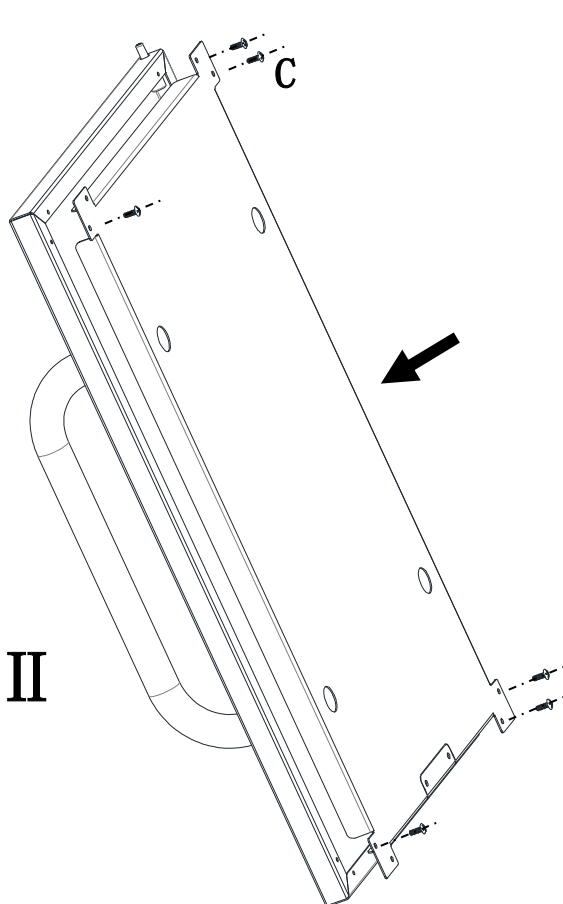

INSTRUCTION MANUAL FOR LE GRIDDLE FREESTANDING CARTS

GFCART40 (1 door)

GFCART75 (2 doors)

GFCART105 (2 doors)

For the latest news and product updates, please visit: LeGriddleUS.com

Hardware packing list

| No | Components | Picture | Q'ty | | |
|----|-----------------------------|---|----------|----------|-----------|
| | | | GFCART40 | GFCART75 | GFCART105 |
| 1 | Top panel |  | 1 | 1 | 1 |
| 2 | Bottom panel |  | 1 | 1 | 1 |
| 3 | Door handle |  | 1 | 2 | 2 |
| 4 | Rear panel |  | 1 | 1 | 1 |
| 5 | Door,left |  | 1 | 1 | 1 |
| 6 | Door,right |  | 0 | 1 | 1 |
| 7 | Door inner |  | 1 | 2 | 2 |
| 8 | Side panel,left |  | 1 | 1 | 1 |
| 9 | Right panel, right |  | 1 | 1 | 1 |
| 10 | Trim piece |  | 2 | 2 | 2 |
| A | M6 Screw |  | 28 | 31 | 32 |
| B | Door axle |  | 1 | 2 | 2 |
| N1 | M6 Nut |  | 27 | 29 | 30 |
| C | Self tapping screw |  | 22 | 29 | 30 |
| D | Self tapping screw-flat top |  | 2 | 4 | 4 |
| E | M4 screw |  | 4 | 4 | 4 |
| N2 | M4 Nut |  | 4 | 4 | 4 |
| F | M8 screw |  | 2 | 2 | 2 |
| G | magnet bracket |  | 2 | 2 | 2 |
| H | Rubber grommet |  | 1 | 2 | 2 |
| M | Magnet,negative |  | 2 | 4 | 4 |
| W | Casters with brake |  | 4 | 4 | 4 |

LEFT

RIGHT

GFCART40

GFCART75

GFCART105

GFCART75

GFCART105

For griddle assembly