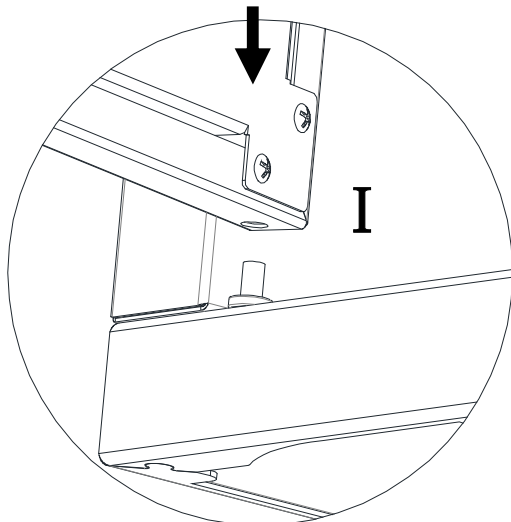

INSTRUCTION MANUAL FOR LE GRIDDLE FREESTANDING CARTS

GFCART40 (1 door)

GFCART75 (2 doors)

GFCART105 (2 doors)

For the latest news and product updates, please visit: LeGriddleUS.com

Hardware packing list

| No | Components | Picture | Q'ty | | |
|----|-----------------------------|---|----------|----------|-----------|
| | | | GFCART40 | GFCART75 | GFCART105 |
| 1 | Top panel |  | 1 | 1 | 1 |
| 2 | Bottom panel |  | 1 | 1 | 1 |
| 3 | Door handle |  | 1 | 2 | 2 |
| 4 | Rear panel |  | 1 | 1 | 1 |
| 5 | Door,left |  | 1 | 1 | 1 |
| 6 | Door,right |  | 0 | 1 | 1 |
| 7 | Door inner |  | 1 | 2 | 2 |
| 8 | Side panel,left |  | 1 | 1 | 1 |
| 9 | Right panel, right |  | 1 | 1 | 1 |
| 10 | Trim piece |  | 2 | 2 | 2 |
| A | M6 Screw |  | 28 | 31 | 32 |
| B | Door axle |  | 1 | 2 | 2 |
| N1 | M6 Nut |  | 27 | 29 | 30 |
| C | Self tapping screw |  | 22 | 29 | 30 |
| D | Self tapping screw-flat top |  | 2 | 4 | 4 |
| E | M4 screw |  | 4 | 4 | 4 |
| N2 | M4 Nut |  | 4 | 4 | 4 |
| F | M8 screw |  | 2 | 2 | 2 |
| G | magnet bracket |  | 2 | 2 | 2 |
| H | Rubber grommet |  | 1 | 2 | 2 |
| M | Magnet,negative |  | 2 | 4 | 4 |
| W | Casters with brake |  | 4 | 4 | 4 |

LEFT

RIGHT

GFCART40

GFCART75

GFCART105

GFCART75

GFCART105

For griddle assembly