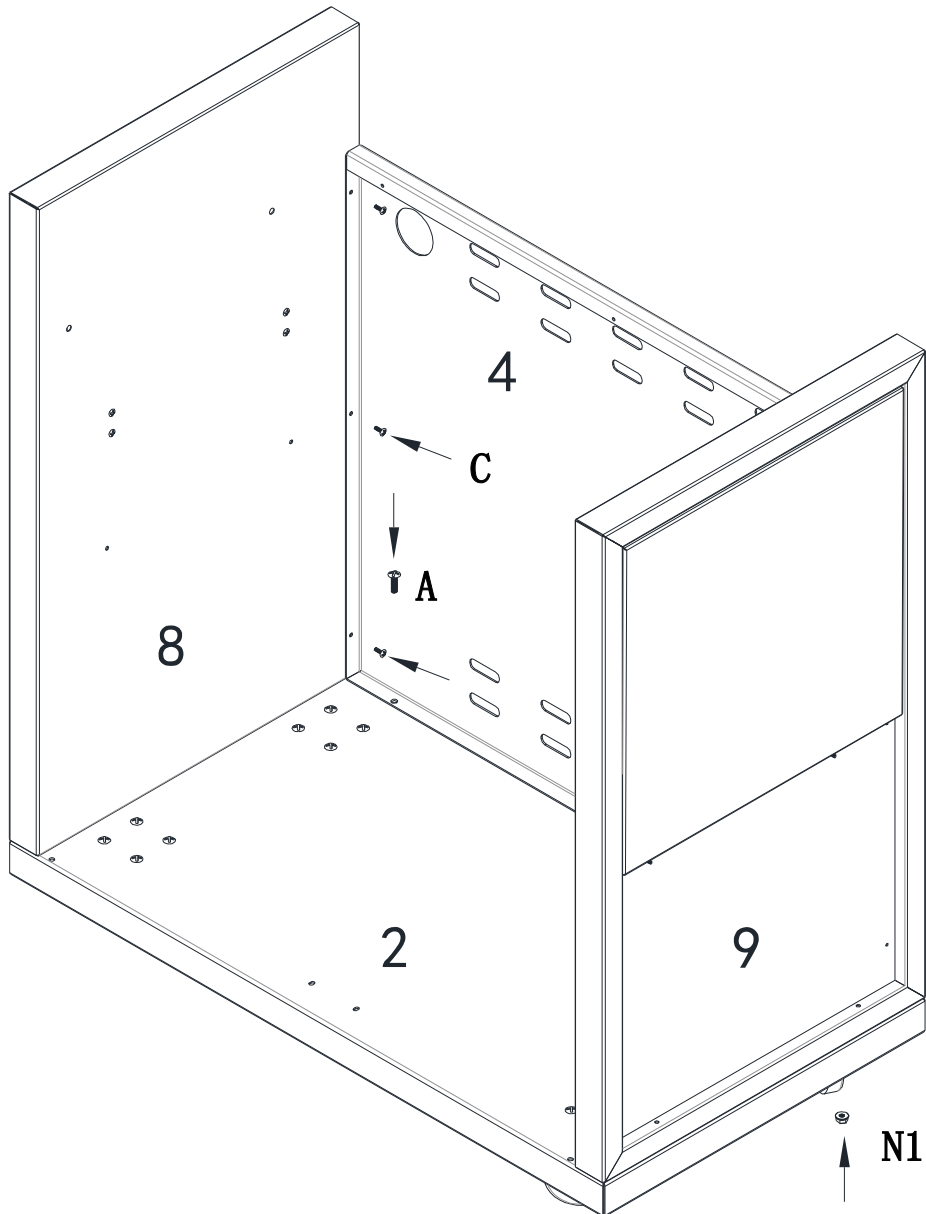

INSTRUCTION MANUAL FOR LE GRIDDLE FREESTANDING CARTS

GFCART40 (1 door)

GFCART75 (2 doors)

GFCART105 (2 doors)

For the latest news and product updates, please visit: LeGriddleUS.com

Hardware packing list

| No | Components | Picture | Q'ty | | |
|----|-----------------------------|---|----------|----------|-----------|
| | | | GFCART40 | GFCART75 | GFCART105 |
| 1 | Top panel |  | 1 | 1 | 1 |
| 2 | Bottom panel |  | 1 | 1 | 1 |
| 3 | Door handle |  | 1 | 2 | 2 |
| 4 | Rear panel |  | 1 | 1 | 1 |
| 5 | Door,left |  | 1 | 1 | 1 |
| 6 | Door,right |  | 0 | 1 | 1 |
| 7 | Door inner |  | 1 | 2 | 2 |
| 8 | Side panel,left |  | 1 | 1 | 1 |
| 9 | Right panel, right |  | 1 | 1 | 1 |
| 10 | Trim piece |  | 2 | 2 | 2 |
| A | M6 Screw |  | 28 | 31 | 32 |
| B | Door axle |  | 1 | 2 | 2 |
| N1 | M6 Nut |  | 27 | 29 | 30 |
| C | Self tapping screw |  | 22 | 29 | 30 |
| D | Self tapping screw-flat top |  | 2 | 4 | 4 |
| E | M4 screw |  | 4 | 4 | 4 |
| N2 | M4 Nut |  | 4 | 4 | 4 |
| F | M8 screw |  | 2 | 2 | 2 |
| G | magnet bracket |  | 2 | 2 | 2 |
| H | Rubber grommet |  | 1 | 2 | 2 |
| M | Magnet,negative |  | 2 | 4 | 4 |
| W | Casters with brake |  | 4 | 4 | 4 |

LEFT

RIGHT

GFCART40

GFCART75

GFCART105

GFCART75

GFCART105

For griddle assembly