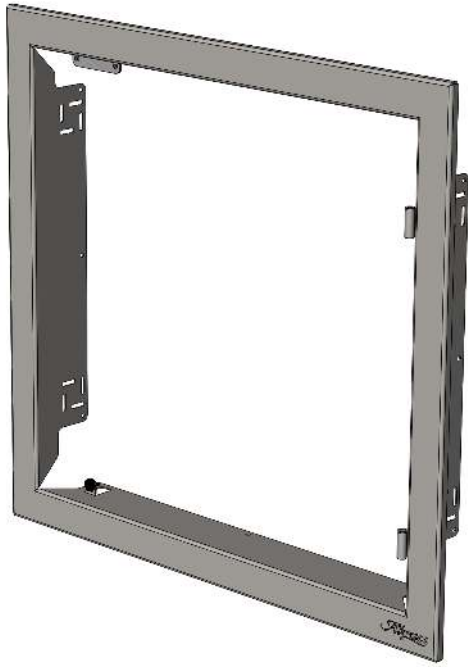

**AXE-23R
PARTS LIST**

DOOR FRAME 510-1158

DOOR ASSEMBLY

DOOR 510-1153

HANDLE 290-0401
(MOUNTING HARDWARE
INCLUDED)

ACCESSORY DOOR BIN
XEDS-2 (OPTIONAL)

PLUG 200-0041

BUMPER 290-0100

MAGNETIC
CATCH
290-0283