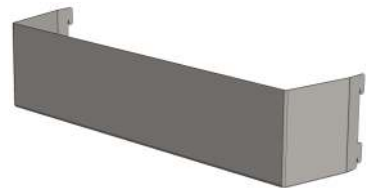

**AXE-23R
PARTS LIST**

DOOR FRAME 510-1158

DOOR ASSEMBLY

DOOR 510-1153

HANDLE 290-0401
(MOUNTING HARDWARE
INCLUDED)

ACCESSORY DOOR BIN
XEDS-2 (OPTIONAL)

PLUG 200-0041

BUMPER 290-0100

MAGNETIC
CATCH
290-0283