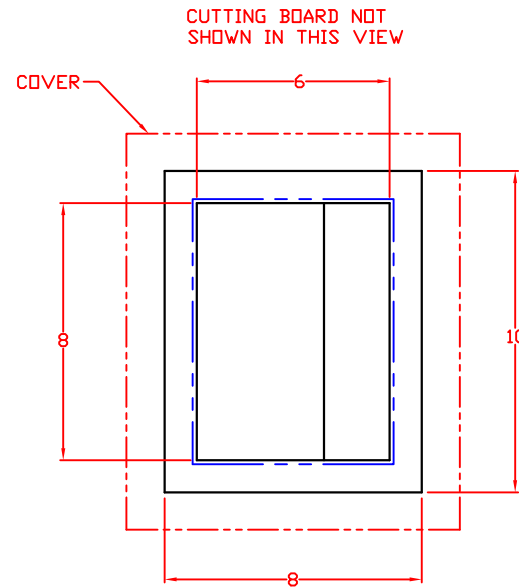

1/20/10

LYNX TRASH CHUTE
MODEL L18TS
W/ DIMENSIONS

ISLAND CUTOUT
IN BLUE

TOP VIEW

FRONT VIEW

SIDE VIEW

1/20/10

LYNX TRASH CHUTE
MODEL L18TS

TOP VIEW

LOCATION/SIZE OF CUTOUT
BEHIND ISLAND FRONT

FRONT VIEW

LOCATION/SIZE OF CUTOUT
BEHIND ISLAND SIDE

SIDE VIEW