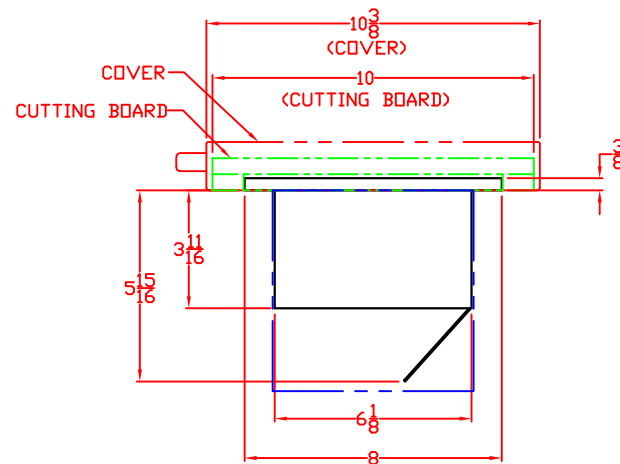

1/20/10

LYNX TRASH CHUTE
MODEL L18TS
W/ DIMENSIONS

ISLAND CUTOUT
IN BLUE

TOP VIEW

FRONT VIEW

SIDE VIEW

1/20/10

LYNX TRASH CHUTE
MODEL L18TS

TOP VIEW

LOCATION/SIZE OF CUTOUT
BEHIND ISLAND FRONT

FRONT VIEW

LOCATION/SIZE OF CUTOUT
BEHIND ISLAND SIDE

SIDE VIEW