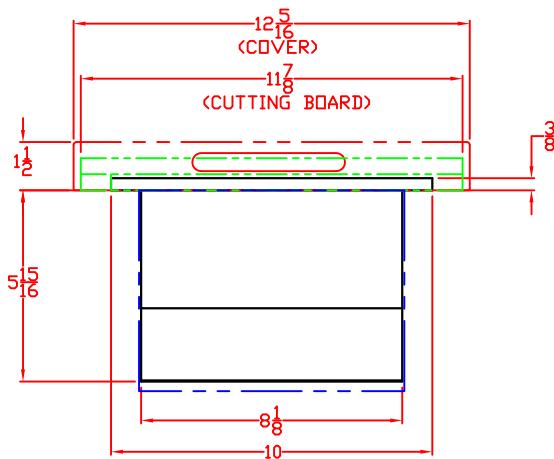

1/20/10

LYNX TRASH CHUTE
MODEL L18TS
W/ DIMENSIONS

ISLAND CUTOUT
IN BLUE

TOP VIEW

FRONT VIEW

SIDE VIEW

1/20/10

LYNX TRASH CHUTE
MODEL L18TS

TOP VIEW

LOCATION/SIZE OF CUTOUT
BEHIND ISLAND FRONT

FRONT VIEW

LOCATION/SIZE OF CUTOUT
BEHIND ISLAND SIDE

SIDE VIEW